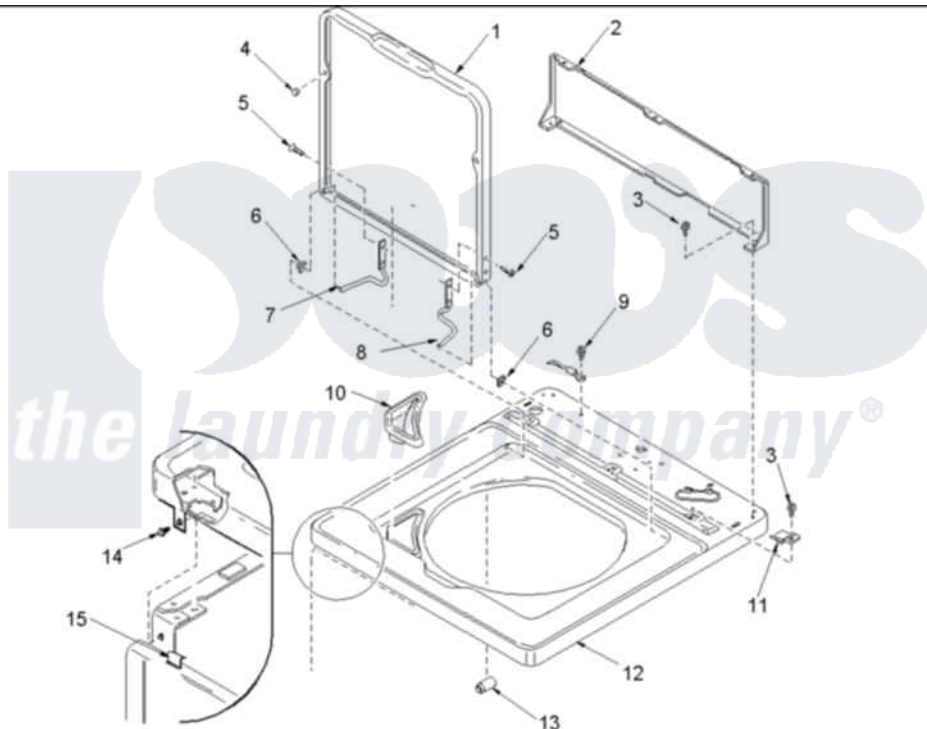

Amana SLW330RAW (BOM: PSLW330RAW) 04 - Cabinet Top, Door, and Door Switch

Image 1

Image 2

Amana [Residential Amana SLW330RAW \(BOM: PSLW330RAW\) Washer Parts](#) Parts Diagram 04 - Cabinet Top, Door, and Door Switch

[Click on the part number to view part](#)

Item	Original Part Number	Replaced By	Status	Part Description
1	40111301W	27001093		Lid
2	40051401		Not Available	PANEL,HOME HOOD BACK
3	501086	90767		Screw, 8A X 3/8 HeX Washer Head Tapping
4	40038001			Bumper
5	40039201	W10119828		Screw, Lid Hinge Mounting
6	40008201			Bushing, Hinge
7	40094002			Hinge, Lid Left Stop
8	40094101			Hinge, Lid Right Pass
9	20530			Screw, 10-24 x 3/8 Hex
10	40093901			Dispenser, Bleach
11	40063901			Clip, Hold Down
12	40000202W	27001182		Top
13	40102101			Cap, Hinge
14	503661	27001200		Screw

15	56080	22001650	Fastener, Spring
16	501086	90767	Screw, 8A X 3/8 HeX Washer Head Tapping
17	40076401WP	37001284	Cabinet As Pack
18	40035001	27001095	Switch, Lid
19	40040701		Screw, Tapping No.6b-20
20	40009801		Holder, Lid Switch
21	40009701		Arm, Lid Switch