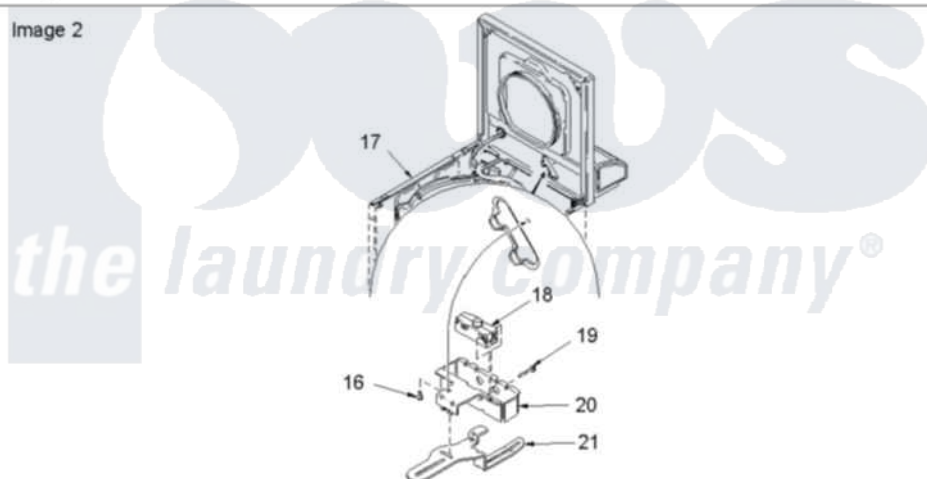

Amana SLW330RAW (BOM: PSLW330RAW) 04 - Cabinet Top, Door, and Door Switch

Image 1

Image 2

Amana [Residential Amana SLW330RAW \(BOM: PSLW330RAW\) Washer Parts](#) Parts Diagram 04 - Cabinet Top, Door, and Door Switch

[Click on the part number to view part](#)

Item	Original Part Number	Replaced By	Status	Part Description
1	40111301W	27001093		Lid
2	40051401		Not Available	PANEL,HOME HOOD BACK
3	501086	90767		Screw, 8A X 3/8 HeX Washer Head Tapping
4	40038001			Bumper
5	40039201	W10119828		Screw, Lid Hinge Mounting
6	40008201			Bushing, Hinge
7	40094002			Hinge, Lid Left Stop
8	40094101			Hinge, Lid Right Pass
9	20530			Screw, 10-24 x 3/8 Hex
10	40093901			Dispenser, Bleach
11	40063901			Clip, Hold Down
12	40000202W	27001182		Top
13	40102101			Cap, Hinge
14	503661	27001200		Screw

15	56080	22001650	Fastener, Spring
16	501086	90767	Screw, 8A X 3/8 HeX Washer Head Tapping
17	40076401WP	37001284	Cabinet As Pack
18	40035001	27001095	Switch, Lid
19	40040701		Screw, Tapping No.6b-20
20	40009801		Holder, Lid Switch
21	40009701		Arm, Lid Switch