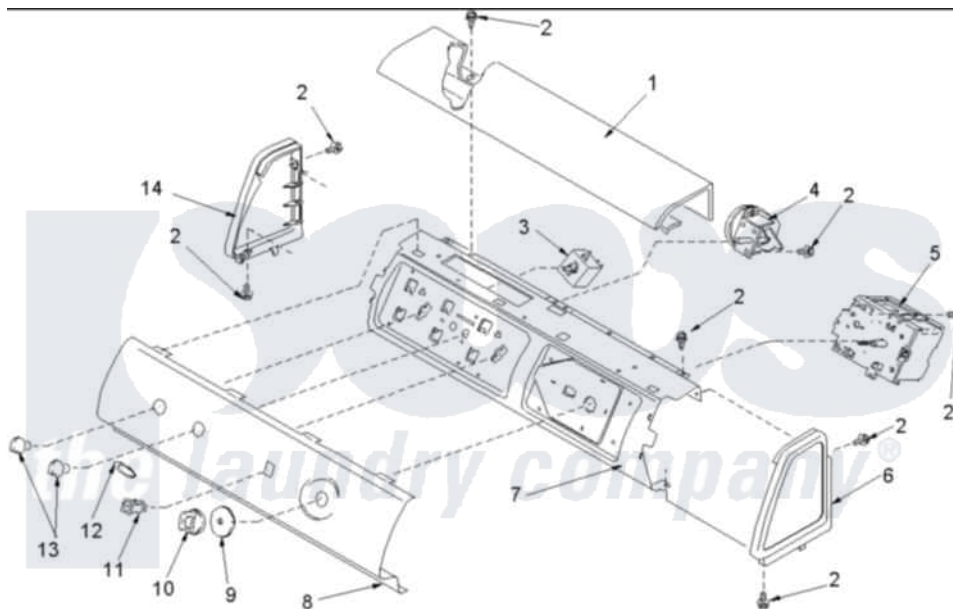

# Amana SLW330RAW (BOM: PSLW330RAW) 05 - Control Panels

Amana [Residential Amana SLW330RAW \(BOM: PSLW330RAW\) Washer Parts](#) Parts Diagram 05 - Control Panels  
 Click on the part number to view part

Item	Original Part Number	Replaced By	Status	Part Description
1	<a href="#">503674W</a>			Cover, Top
2	501086	<a href="#">90767</a>		Screw, 8A X 3/8 HeX Washer Head Tapping
3	<a href="#">40077101</a>			Switch, Temperature Select
4	<a href="#">40077201</a>			Switch, Pressure
5	<a href="#">40058801</a>			Timer, 7 Cycle
6	40012701W		Not Available	ENDCAP (RT-WHT)
7	<a href="#">40039601</a>			Support, Control Panel
8	40073302W		Not Available	PANEL,GRAPHIC(WHITE)
9	40013701W	<a href="#">27001134</a>		Dial- Time
10	<a href="#">40069101W</a>			Knob, Timer
13	<a href="#">36701W</a>			Knob
14	<a href="#">40012702W</a>			Endcap
NI	40100302	<a href="#">2200043</a>		Harness- W
"	40100001	<a href="#">27001041</a>		Harness, Base Wire