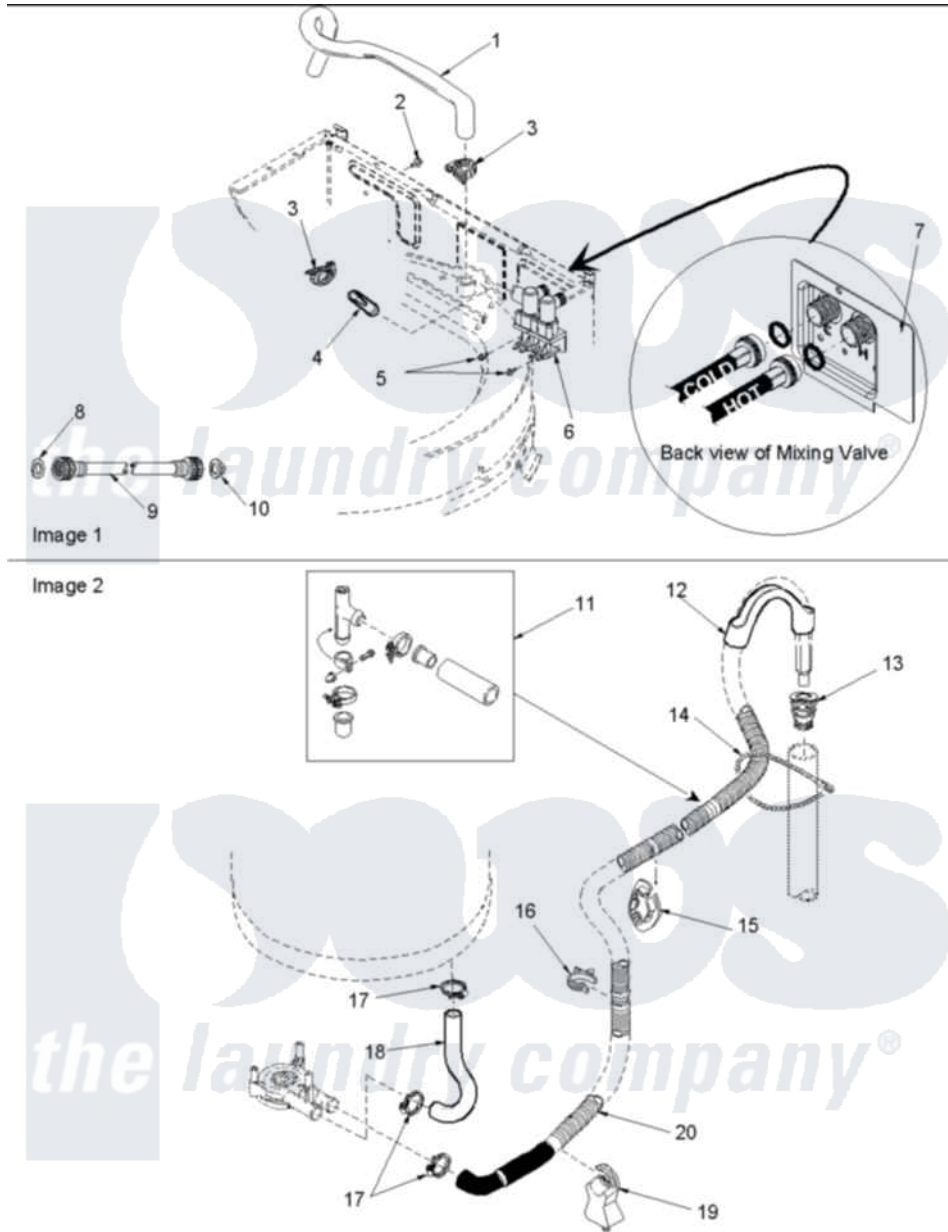

Amana SLW330RAW (BOM: PSLW330RAW) 06 - Mixing Valve and Hoses

Amana Residential Amana SLW330RAW (BOM: PSLW330RAW) Washer Parts Parts Diagram 06 - Mixing Valve and Hoses

[Click on the part number to view part](#)

Item	Original Part Number	Replaced By	Status	Part Description
1	40098901	27001184		Hose, Mixing Valve To Tub
2	503661	27001200		Screw
3	36801	596669		Clamp, Manifold
4	34500	22001900		Preventer, Back Flow
5	501086	90767		Screw, 8A X 3/8 HeX Washer Head Tapping
6	40097701	R0131578		Valve-Inlet
7	40098801			Plate, Mixing Value
8	20290	Y013783		Washer, Inlet Hose
9	40058002	76313		Hosefill
"	40058001	76313		Hosefill
10	28605	22002960		Strainer, Washer Inlet
11	562P3	76660		Break-Sphn
12	33615	22003814		Retainer, Drain Hose
14	33489	8539404		Tie-Wire
15	40058501			Relief, Strain Drain

16	36014		Clip, Retainer-Hose
17	36802	285655	Clamp, Hose
18	40094201		Hose, Tub To Pump
19	40044901		Stand, Hose
20	40053901		Hose, Drain