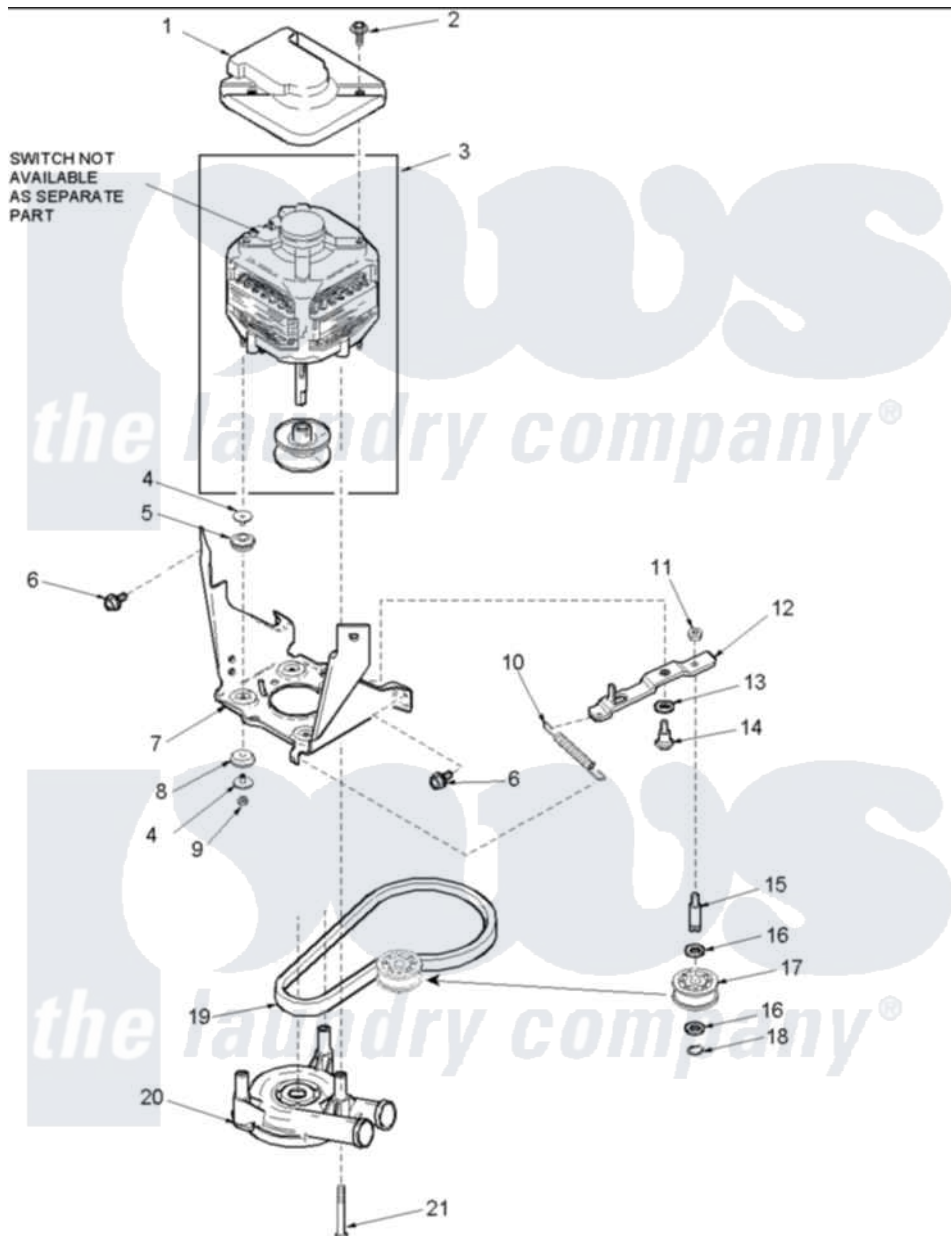

Amana SLW330RAW (BOM: PSLW330RAW) 07 - Motor, Belt, Pump, and Idler Assy

Amana Residential Amana SLW330RAW (BOM: PSLW330RAW) Washer Parts Parts Diagram 07 - Motor, Belt, Pump, and Idler Assy

Click on the part number to view part

Item	Original Part Number	Replaced By	Status	Part Description
1	40112301			Shield, Motor
2	40046701	4312464		Screw
3	40095001	27001215		Motor W/Pulley
4	40053701			Post, Isolator
5	40053801			Mount, Motor Upper
6	40105601	40128701		Screw, 5/16-18 X .50
7	40015501		Not Available	BRACKET, MOTOR MOUNT
8	40054301			Mount, Motor Lower
9	40095101	Y707702		Locknut
10	40061401			Spring, Idler Lever
11	40038801			Jamnut, 3/8-16
12	40041001	40041002		Lever, Idler
13	40054701			Washer
14	40038901			Screw, 1/4-20
15	56461			Shaft

16	52549		Washer, 501 ID X3/4 Odx
17	40045001		Idler Pulley Assembly
18	23748		Ring, Retaining
19	40053602	27001007	Belt, Spin
20	40040301	27001233	Pump
21	40063701		Screw, 10-16 x 1.75
NI	40069501	Not Available	MOTOR MOUNT LOWER ASSEMBLY
"	40069401	Not Available	MOTOR MOUNT UPPER ASSEMBLY