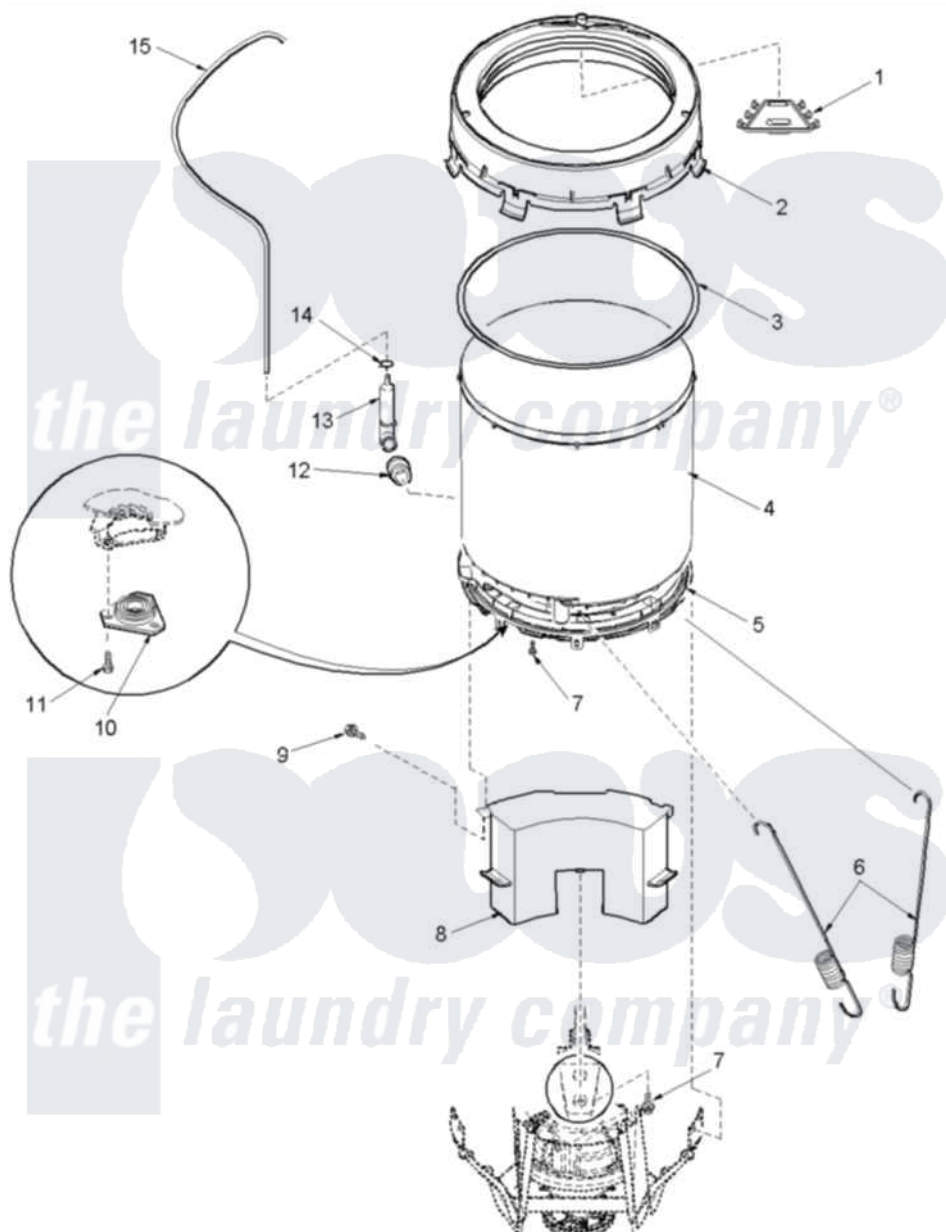

Amana SLW330RAW (BOM: PSLW330RAW) 08 - Outer Tub and Pressure Tube

Amana Residential Amana SLW330RAW (BOM: PSLW330RAW) Washer Parts Parts Diagram 08 - Outer Tub and Pressure Tube

[Click on the part number to view part](#)

Item	Original Part Number	Replaced By	Status	Part Description
1	40001901		Not Available	CHANNEL, WATER INLET
2	40111101		Not Available	COVER, OUTER TUB
3	40076601			Gasket, Tub Cover
4	40111001	40111001P		Tub, Plastic Outer
5	40001102	40001102P		Bottom, Outer Tub
6	40045202			Spring, Tall Tub
7	40064301			Screw, 1/4-15 x 3/4 Hex
8	40015901			Assembly Counter Weight
9	40070401			Screw, 1/4-20 x 7/8 Hex
10	40004201	40004201P		Main Bearing Assembly
11	40105601	40128701		Screw, 5/16-18 X .50
12	40037801			Grommet
13	40008501			Assembly, Pressure Bulb
14	40109101	285655		Clamp, Hose
15	40065001	21001748		Hose, Pressure Switch