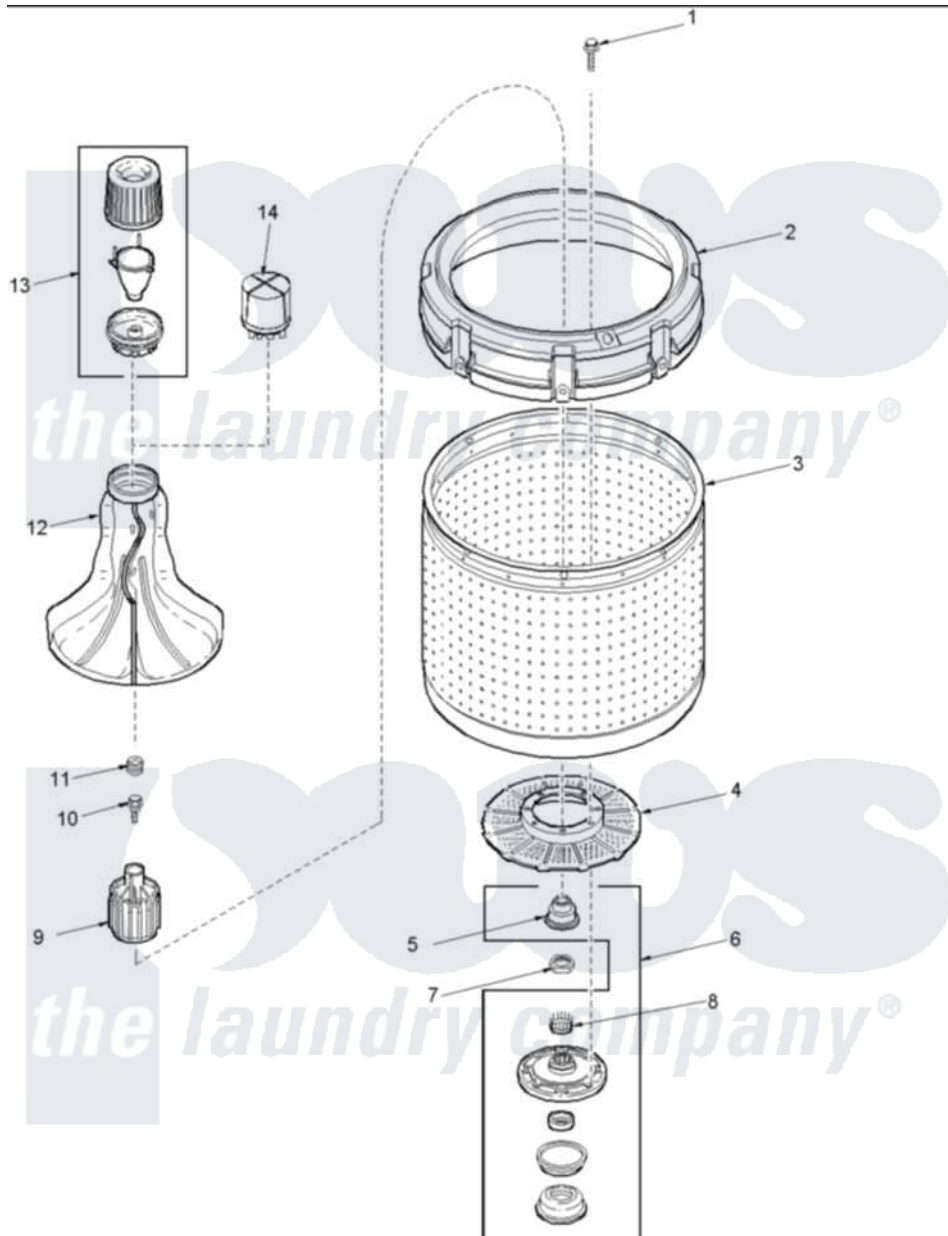

Amana SLW570RAW (BOM: PSLW570RAW) 01 - Agitator, Drive Bell, Washtub and Hub

Amana Residential Amana SLW570RAW (BOM: PSLW570RAW) Washer Parts Parts Diagram 01 - Agitator, Drive Bell, Washtub and Hub

[Click on the part number to view part](#)

Item	Original Part Number	Replaced By	Status	Part Description
1	40063301	3400527		Screw
2	40002901	27001052		Balance Ring
3	40000802P	719P3		Assembly- Wash
4	40008001			Filter, Lint
5	40016101			Seal, Bell Drive
6	R9900457			Kit, Hub And Seal
7	40016301			Nut, Lock
8	40008301			Insert, Spline
9	R9900189			Kit, Drive Bell And Seal
10	40065102			Screw, Shoulder 1/4
11	40008401			Plug, Bell
12	40000501G	40000501W		Agitator, Flex Vane
13	40002101G	40002101W		Assembly, Fabric Softner