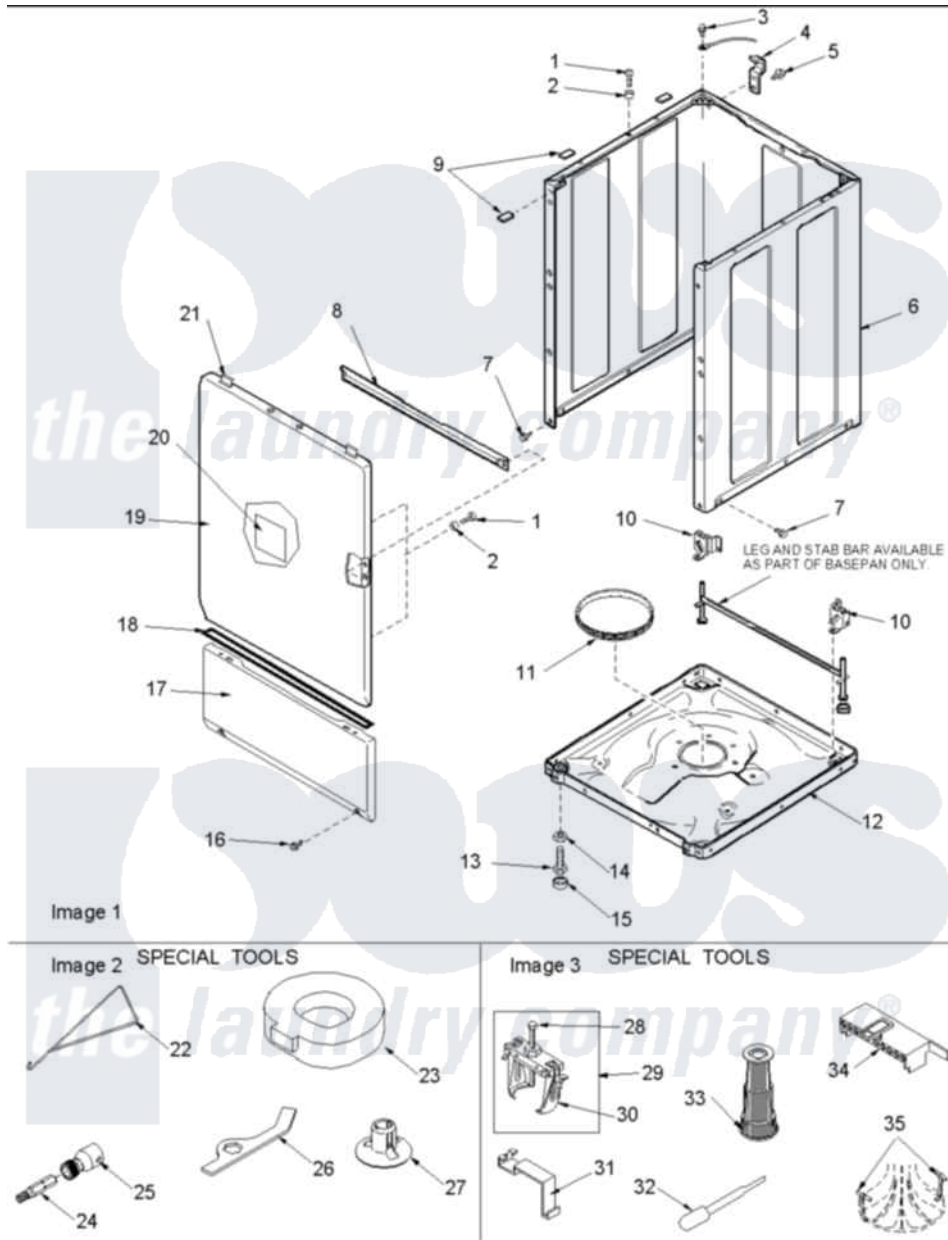

Amana SLW570RAW (BOM: PSLW570RAW) 02 - Base, Cabinet, Front and Special Tools

Amana Residential Amana SLW570RAW (BOM: PSLW570RAW) Washer Parts Parts Diagram 02 - Base, Cabinet, Front and Special Tools
 Click on the part number to view part

Item	Original Part Number	Replaced By	Status	Part Description
1	32671	Y014874		Screw, Idler Arm And Sleeve
2	505187			Locator, Panel
3	20530			Screw, 10-24 x 3/8 Hex
4	500003			Hinge, Top
5	40064801	3390631		Screw, 10-16 X 3/8
6	40076401WP	37001284		Cabinet As Pack
7	40038201	27001200		Screw
8	56486		Not Available	BRACE, TOP
9	Y56128			Pad, Bumper
10	40031501			Bracket, Self Leveling
11	40037401			Ring, Friction
12	40031201P	27001226		Base Lev
13	40039001	22003428		Leg, Adjustable
14	40038101			Nut, Leg
15	40016001			Foot, Rubber

16	40034101		Screw, No.12bx1/2
17	40045301WP		Panel, Access
18	40083101		Tape, Foam
19	40035401WP		Panel, Front
20	40068901	22001817	Sheet, Sound Damper
21	56080	22001650	Fastener, Spring
22	289P4	321P4	Hook, Spring
23	40068201	27001185	Brace- Shp
24	282P4		T25 Tamper Resistant Bit
25	24161		Torx Bit Holder
26	306P4		Hex Wrench
27	40047301	27001185	Brace- Shp
28	294P4B		Drive Bell Bolt
29	294P4		Bell Tool
30	294P5A	Not Available	DRIVE BELL ARMS
31	273P4		Tub Cover Gasket Tool
32	283P4		Terminal Extractor Tool
33	293P4		Seal Tool
34	34677		10 Circuit Plug
35	254P4P		Agitator Hooks