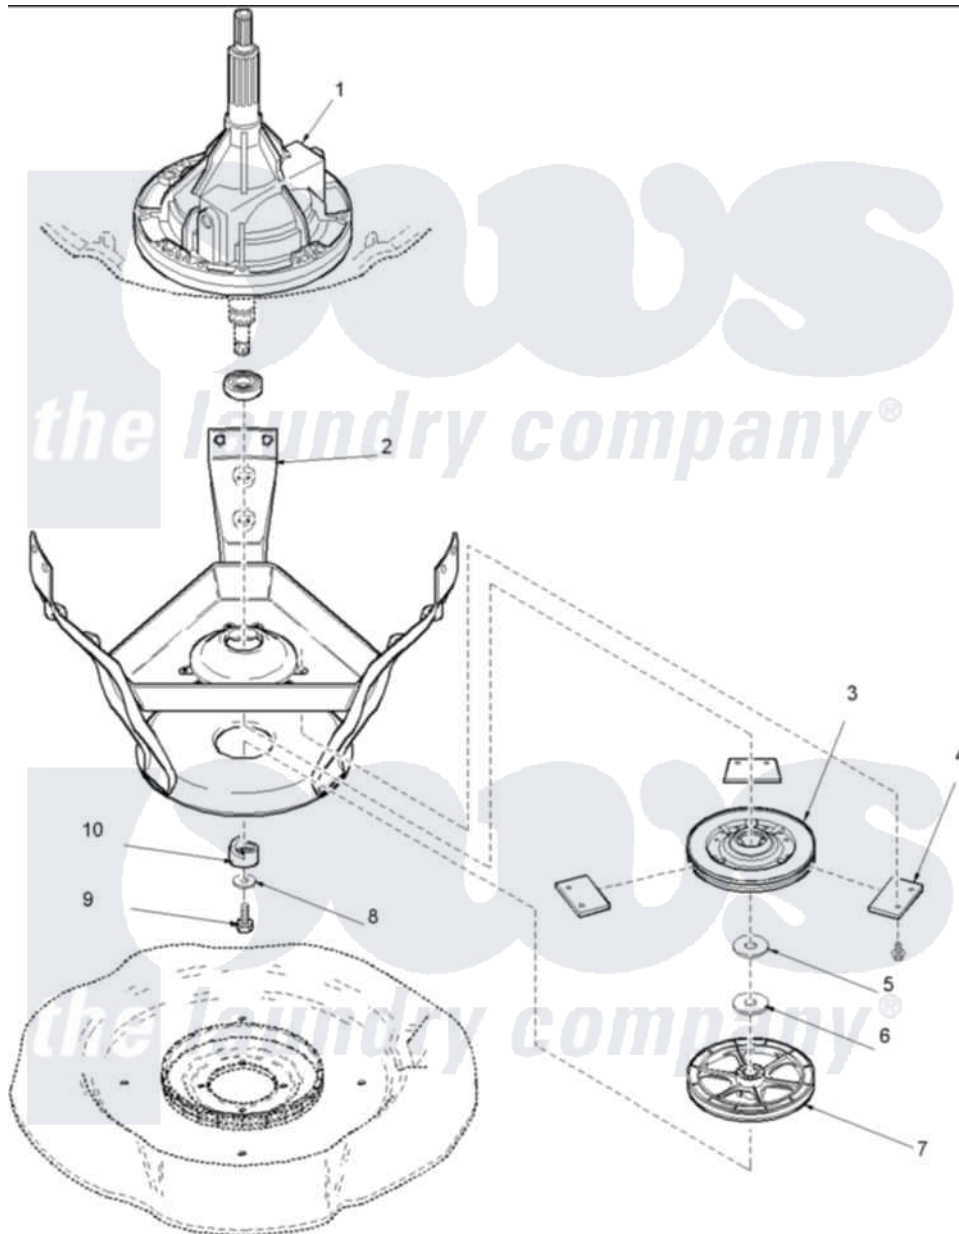

# Amana SLW570RAW (BOM: PSLW570RAW) 03 - Bearings, Brake, and Transmission

Amana Residential Amana SLW570RAW (BOM: PSLW570RAW) Washer Parts Parts Diagram 03 - Bearings, Brake, and Transmission  
 Click on the part number to view part

Item	Original Part Number	Replaced By	Status	Part Description
1	40065301	<a href="#">12002178</a>		Transmison
2	40070002	<a href="#">12002013</a>		Base
3	40003103	<a href="#">R9900474</a>		Brake Assembly
4	<a href="#">R0000014</a>			Kit, Brake Pad
5	<a href="#">40065701</a>			Washer, 2 Odx.63 ID
6	<a href="#">40063201</a>			Washer, Flat
7	40047201	<a href="#">40047202</a>		Pulley, Spin
8	<a href="#">40041501</a>			Washer
9	<a href="#">40063401</a>			Screw, 1/4-20 x 5/8 Hex
10	40047401	<a href="#">40047402</a>		Helix, Plastic
NI	<a href="#">26594P</a>			Grease, Silicone - 2 Oz Tube