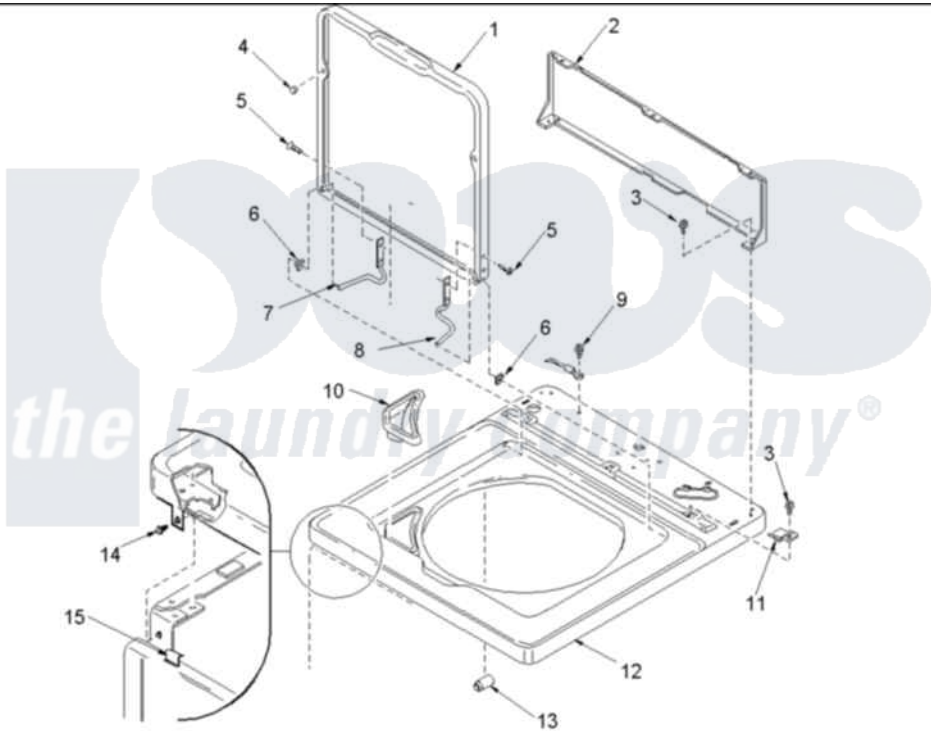

Amana SLW570RAW (BOM: PSLW570RAW) 04 - Cabinet Top, Door, and Door Switch

Image 1

Image 2

Amana [Residential Amana SLW570RAW \(BOM: PSLW570RAW\) Washer Parts](#) Parts Diagram 04 - Cabinet Top, Door, and Door Switch

[Click on the part number to view part](#)

Item	Original Part Number	Replaced By	Status	Part Description
1	40111301W	27001093		Lid
2	40051401		Not Available	PANEL,HOME HOOD BACK
3	501086	90767		Screw, 8A X 3/8 HeX Washer Head Tapping
4	40038001			Bumper
5	40039201	W10119828		Screw, Lid Hinge Mounting
6	40008201			Bushing, Hinge
7	40094002			Hinge, Lid Left Stop
8	40094101			Hinge, Lid Right Pass
9	20530			Screw, 10-24 x 3/8 Hex
10	40093901			Dispenser, Bleach
11	40063901			Clip, Hold Down
12	40000202W	27001182		Top
13	40102101			Cap, Hinge
14	503661	27001200		Screw

15	56080	22001650	Fastener, Spring
16	501086	90767	Screw, 8A X 3/8 HeX Washer Head Tapping
17	40076401WP	37001284	Cabinet As Pack
18	40035001	27001095	Switch, Lid
19	40040701		Screw, Tapping No.6b-20
20	40009801		Holder, Lid Switch
21	40009701		Arm, Lid Switch