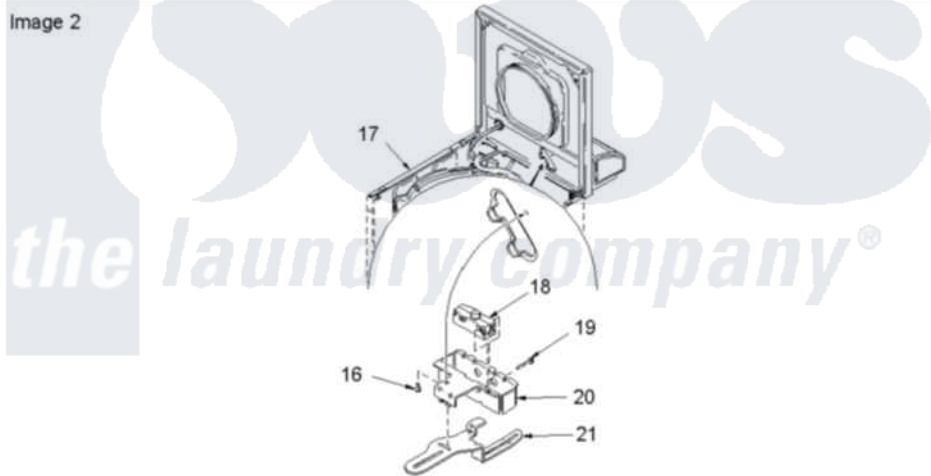

Amana SLW570RAW (BOM: PSLW570RAW) 04 - Cabinet Top, Door, and Door Switch

Image 1

Image 2

Amana [Residential Amana SLW570RAW \(BOM: PSLW570RAW\) Washer Parts](#) Parts Diagram 04 - Cabinet Top, Door, and Door Switch

[Click on the part number to view part](#)

Item	Original Part Number	Replaced By	Status	Part Description
1	40111301W	27001093		Lid
2	40051401		Not Available	PANEL,HOME HOOD BACK
3	501086	90767		Screw, 8A X 3/8 HeX Washer Head Tapping
4	40038001			Bumper
5	40039201	W10119828		Screw, Lid Hinge Mounting
6	40008201			Bushing, Hinge
7	40094002			Hinge, Lid Left Stop
8	40094101			Hinge, Lid Right Pass
9	20530			Screw, 10-24 x 3/8 Hex
10	40093901			Dispenser, Bleach
11	40063901			Clip, Hold Down
12	40000202W	27001182		Top
13	40102101			Cap, Hinge
14	503661	27001200		Screw

15	56080	22001650	Fastener, Spring
16	501086	90767	Screw, 8A X 3/8 HeX Washer Head Tapping
17	40076401WP	37001284	Cabinet As Pack
18	40035001	27001095	Switch, Lid
19	40040701		Screw, Tapping No.6b-20
20	40009801		Holder, Lid Switch
21	40009701		Arm, Lid Switch