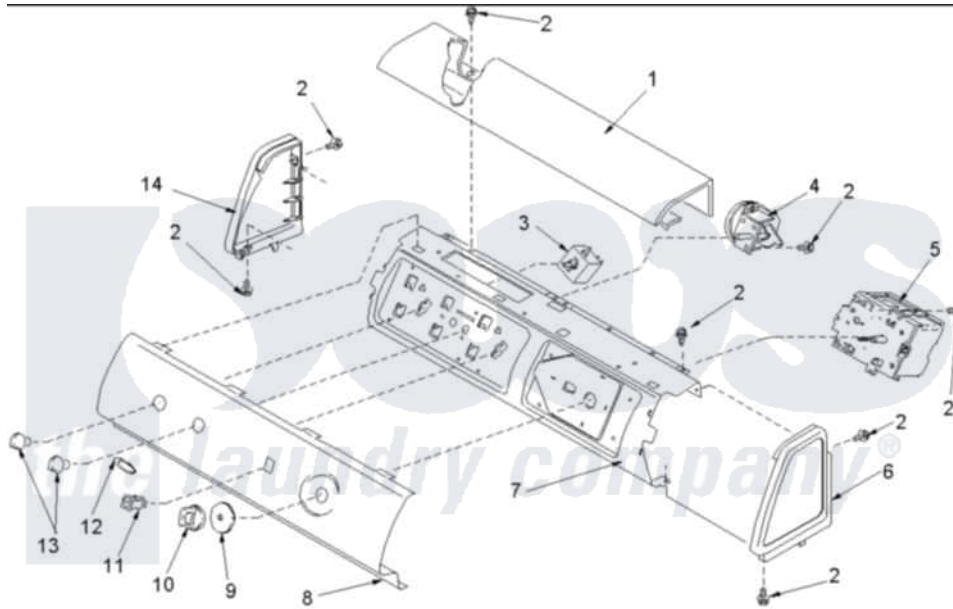

Amana SLW570RAW (BOM: PSLW570RAW) 05 - Control Panels

Amana [Residential Amana SLW570RAW \(BOM: PSLW570RAW\) Washer Parts](#) Parts Diagram 05 - Control Panels
 Click on the part number to view part

Item	Original Part Number	Replaced By	Status	Part Description
1	503674W			Cover, Top
2	501086	90767		Screw, 8A X 3/8 HeX Washer Head Tapping
3	40046601			Switch, Temperature Select
4	40055101			Switch, Pressure
5	40073801			Timer, 12 Cycle
6	40012701W		Not Available	ENDCAP (RT-WHT)
7	40039601			Support, Control Panel
8	40073401W		Not Available	PANEL,GRAPHIC(WHITE)
9	40013701W	27001134		Dial- Time
10	40069101W			Knob, Timer
11	38424W			Switch, Rocker
13	36701W			Knob
14	40012702W			Endcap
NI	40100701	27001037		Harness, Wiring Hood
"	40100001	27001041		Harness, Base Wire