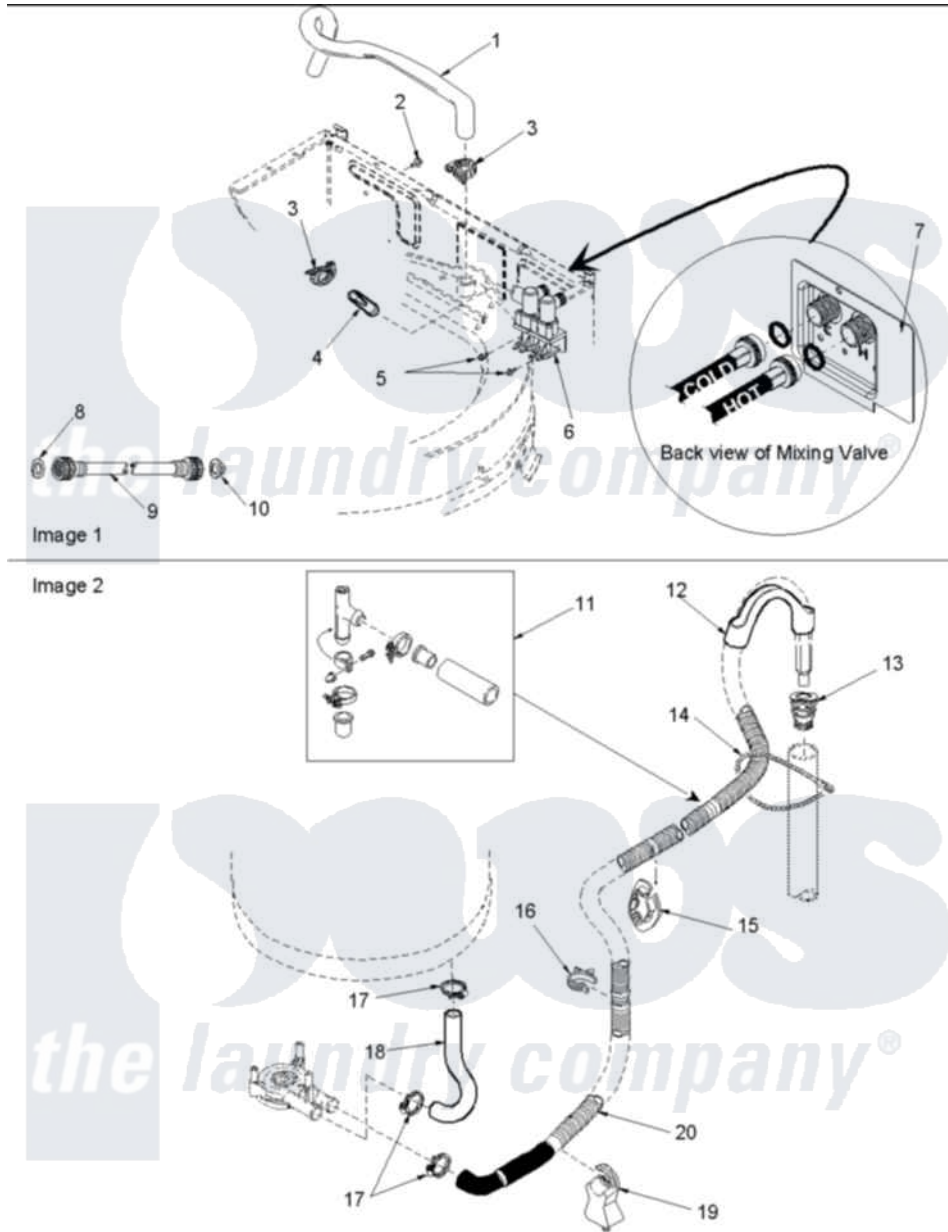

Amana SLW570RAW (BOM: PSLW570RAW) 06 - Mixing Valve and Hoses

Amana Residential Amana SLW570RAW (BOM: PSLW570RAW) Washer Parts Parts Diagram 06 - Mixing Valve and Hoses

[Click on the part number to view part](#)

Item	Original Part Number	Replaced By	Status	Part Description
1	40098901	27001184		Hose, Mixing Valve To Tub
2	503661	27001200		Screw
3	36801	596669		Clamp, Manifold
4	34500	22001900		Preventer, Back Flow
5	501086	90767		Screw, 8A X 3/8 HeX Washer Head Tapping
6	40097701	R0131578		Valve-Inlet
7	40098801			Plate, Mixing Value
8	20290	Y013783		Washer, Inlet Hose
9	40058002	76313		Hosefill
"	40058001	76313		Hosefill
10	28605	22002960		Strainer, Washer Inlet
11	562P3	76660		Break-Sphn
12	33615	22003814		Retainer, Drain Hose
14	33489	8539404		Tie-Wire
15	40058501			Relief, Strain Drain

16	36014		Clip, Retainer-Hose
17	36802	285655	Clamp, Hose
18	40094201		Hose, Tub To Pump
19	40044901		Stand, Hose
20	40053901		Hose, Drain