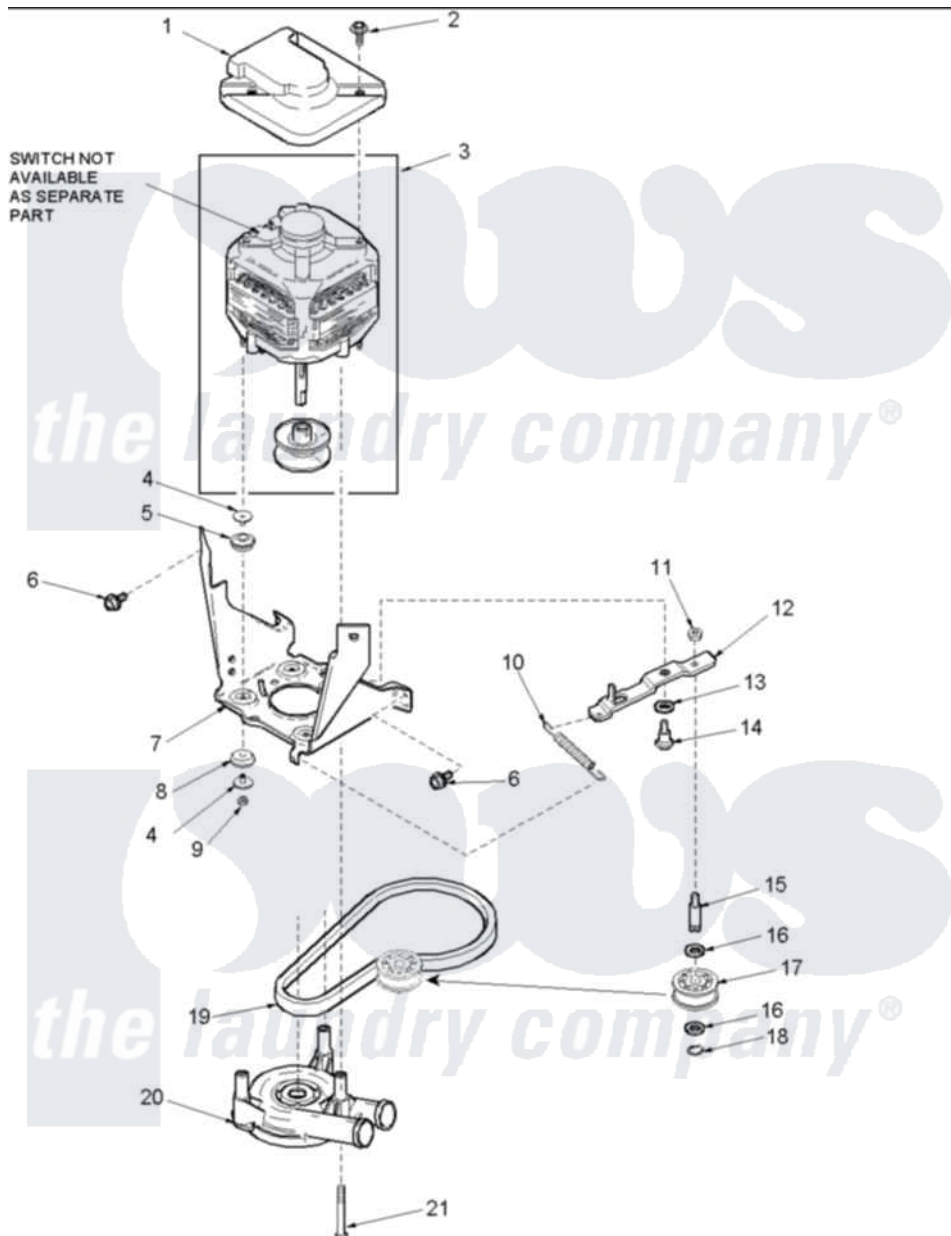

Amana SLW570RAW (BOM: PSLW570RAW) 07 - Motor, Belt, Pump, and Idler Assy

Amana Residential Amana SLW570RAW (BOM: PSLW570RAW) Washer Parts Parts Diagram 07 - Motor, Belt, Pump, and Idler Assy

Click on the part number to view part

Item	Original Part Number	Replaced By	Status	Part Description
1	40112301			Shield, Motor
2	40046701	4312464		Screw
3	40095001	27001215		Motor W/Pulley
4	40053701			Post, Isolator
5	40053801			Mount, Motor Upper
6	40105601	40128701		Screw, 5/16-18 X .50
7	40015501		Not Available	BRACKET, MOTOR MOUNT
8	40054301			Mount, Motor Lower
9	40095101	Y707702		Locknut
10	40061401			Spring, Idler Lever
11	40038801			Jamnut, 3/8-16
12	40041001	40041002		Lever, Idler
13	40054701			Washer
14	40038901			Screw, 1/4-20
15	56461			Shaft

16	52549		Washer, 501 ID X3/4 Odx
17	40045001		Idler Pulley Assembly
18	23748		Ring, Retaining
19	40053602	27001007	Belt, Spin
20	40040301	27001233	Pump
21	40063701		Screw, 10-16 x 1.75
NI	40069501	Not Available	MOTOR MOUNT LOWER ASSEMBLY
"	40069401	Not Available	MOTOR MOUNT UPPER ASSEMBLY