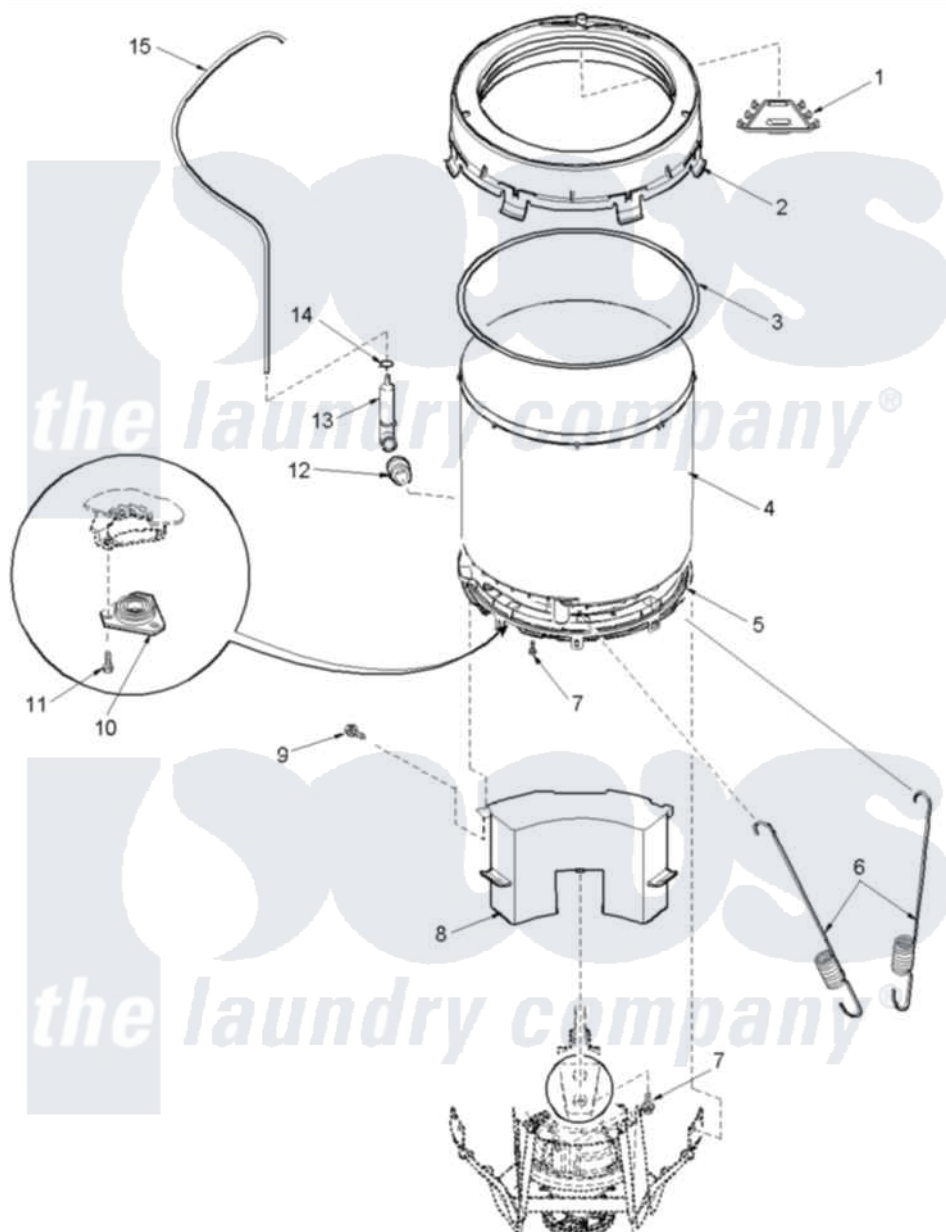

Amana SLW570RAW (BOM: PSLW570RAW) 08 - Outer Tub and Pressure Tube

Amana Residential Amana SLW570RAW (BOM: PSLW570RAW) Washer Parts Parts Diagram 08 - Outer Tub and Pressure Tube

[Click on the part number to view part](#)

Item	Original Part Number	Replaced By	Status	Part Description
1	40001901		Not Available	CHANNEL, WATER INLET
2	40111101		Not Available	COVER, OUTER TUB
3	40076601			Gasket, Tub Cover
4	40111001	40111001P		Tub, Plastic Outer
5	40001102	40001102P		Bottom, Outer Tub
6	40045202			Spring, Tall Tub
7	40064301			Screw, 1/4-15 x 3/4 Hex
8	40015901			Assembly Counter Weight
9	40070401			Screw, 1/4-20 x 7/8 Hex
10	40004201	40004201P		Main Bearing Assembly
11	40105601	40128701		Screw, 5/16-18 X .50
12	40037801			Grommet
13	40008501			Assembly, Pressure Bulb
14	40109101	285655		Clamp, Hose
15	40065001	21001748		Hose, Pressure Switch