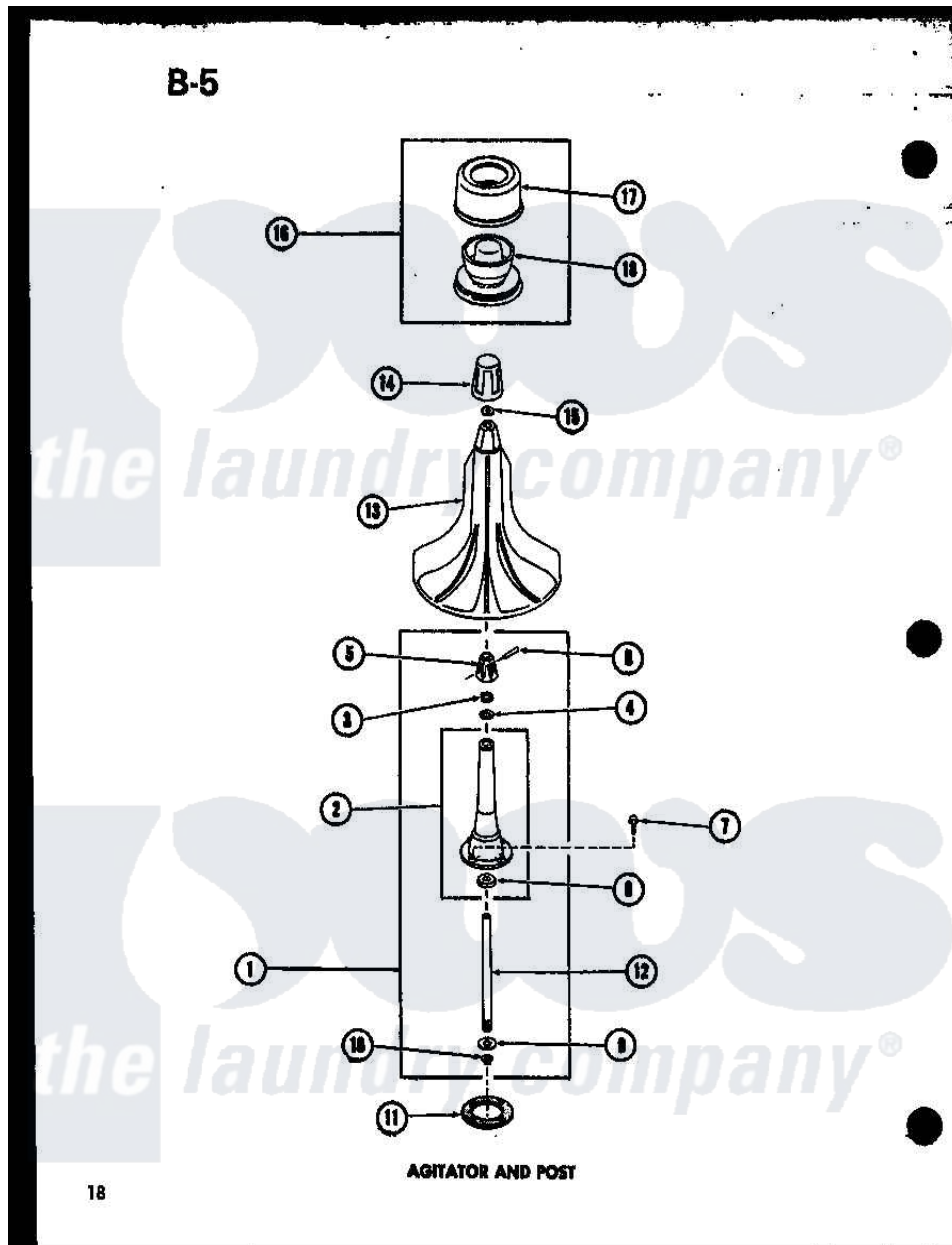

Amana TAA200 (BOM: P7575104W) 01 - AGITATOR AND POST

18

Amana Residential Amana TAA200 (BOM: P7575104W) Washer Parts Diagram 01 - AGITATOR AND POST
 Click on the part number to view part

Item	Original Part Number	Replaced By	Status	Part Description
1	R0610001		Not Available	ASSEMBLY, AGITATOR POST
2	R0605519		Not Available	POST, AGITATOR
3	R0600511		Not Available	WASHER
4	R0600512	04704		Washer, .630idx1.125odx
5	R0603518	28091		Assembly, Agitator Shaftanddr
6	R0601510	20243		Pin, Taper
7	R0600019	3400527		Screw
8	R0600513		Not Available	THRUST WASHER
9	R0600514	27164		Washer, Spline
10	R0601511	27197		Ring, Retaining
11	R0604503	27020		Gasket, Center Column
12	R0610002	28091		Assembly, Agitator Shaftanddr
13	R0603513		Not Available	AGITATOR
14	R0603514		Not Available	HOLD-DOWN CAP
15	R0600515		Not Available	WASHER
				SALES ITEM ONLY

16	R0603515	Not Available	SALES ITEM ONLY (DISPENSER)
17	R0603517	Not Available	TOP:SEE NOTE
18	R0603516	Not Available	BODY, DISPENSER