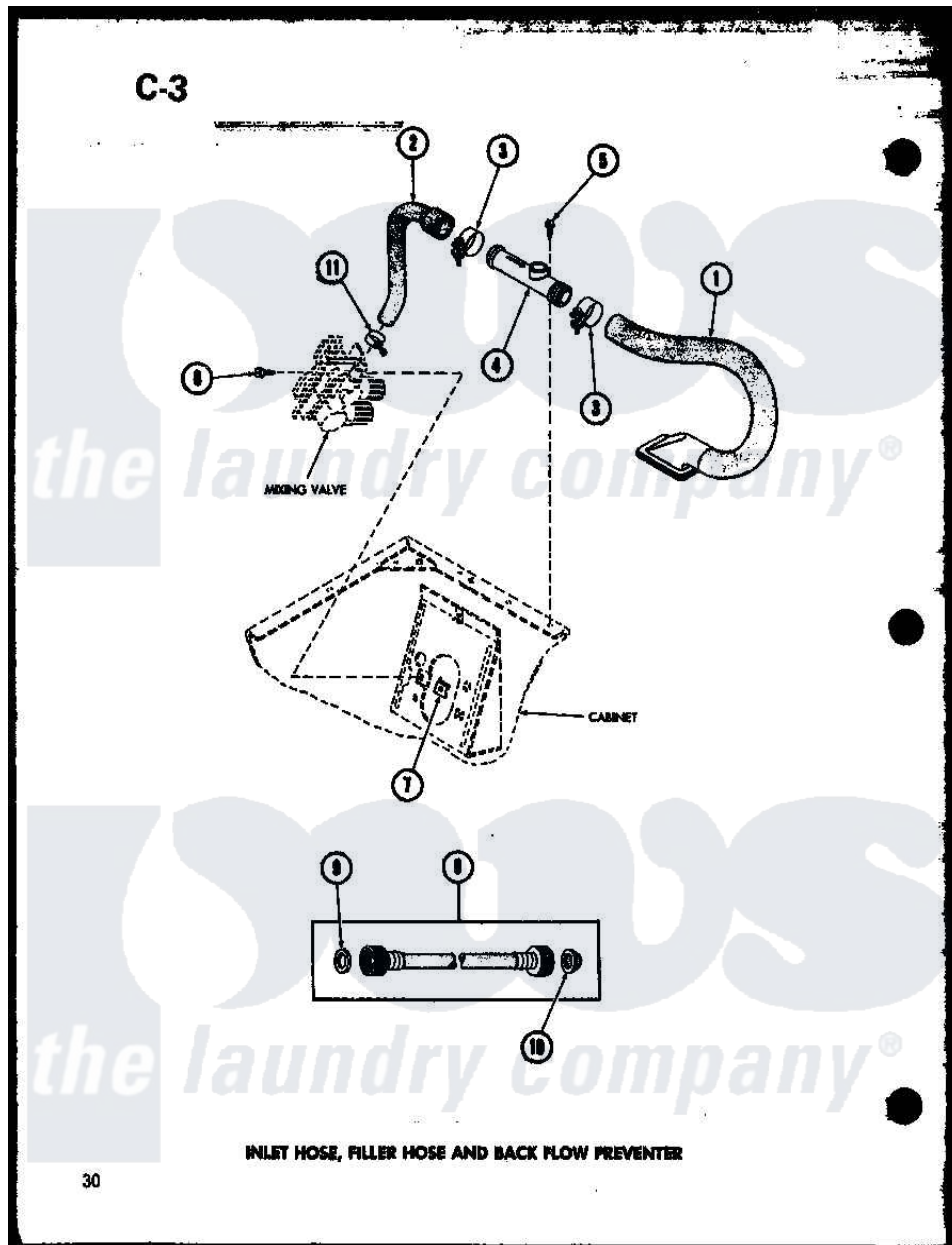

Amana TAA200 (BOM: P7575104W) 06 - INLET HOSE

Amana Residential Amana TAA200 (BOM: P7575104W) Washer Parts Parts Diagram 06 - INLET HOSE
 Click on the part number to view part

Item	Original Part Number	Replaced By	Status	Part Description
1	R0606502		Not Available	HOSE
2	R0606503	27183		Hose, Mixing Valve
3	R0601505	285655		Clamp, Hose
4	R0605507	34280		Assembly, Backflow Prevento
5	R0600004	W10116760		Screw
6	R0600009		Not Available	SCREW
7	R0601007	54038		NUt, Speed U-Type
8	R0606504	202860		Inlet Hose Assembly
9	R0600505	Y013783		Washer, Inlet Hose
10	R0600504	22002960		Strainer, Washer Inlet
11	R0601506	596669		Clamp, Manifold