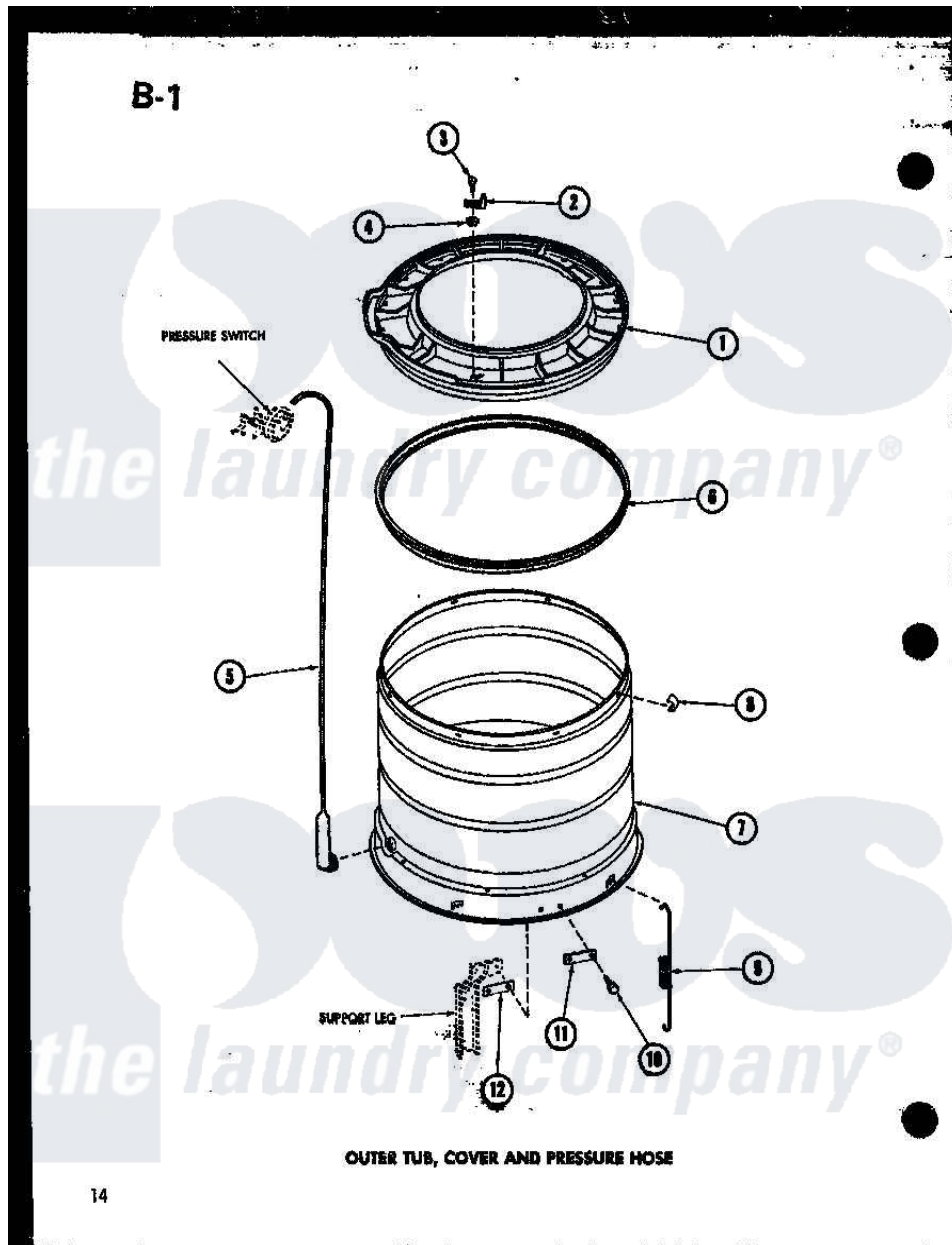

Amana TAA200 (BOM: P7575104W) 10 - OUTER TUB

Amana Residential Amana TAA200 (BOM: P7575104W) Washer Parts Parts Diagram 10 - OUTER TUB
 Click on the part number to view part

Item	Original Part Number	Replaced By	Status	Part Description
1	R0603537	31153		Cover Outer Tub
2	R0605520		Not Available	TRIGGER
3	R0600017		Not Available	SCREW
4	R0600503		Not Available	LOCKWASHER
5	R0606511		Not Available	HOSE, PRESSURE
6	R0604506	27184		Gasket, Tub Cover
7	R0603077		Not Available	OUTER TUB
8	R0601513		Not Available	SPRING CLIP
9	R0605521	27239		Spring, Leg
10	R0600020	40128701		Screw, 5/16-18 X .50
11	R0605522	27926		Plate, Leg .063
12	R0605523	27927		Plate, Leg .032