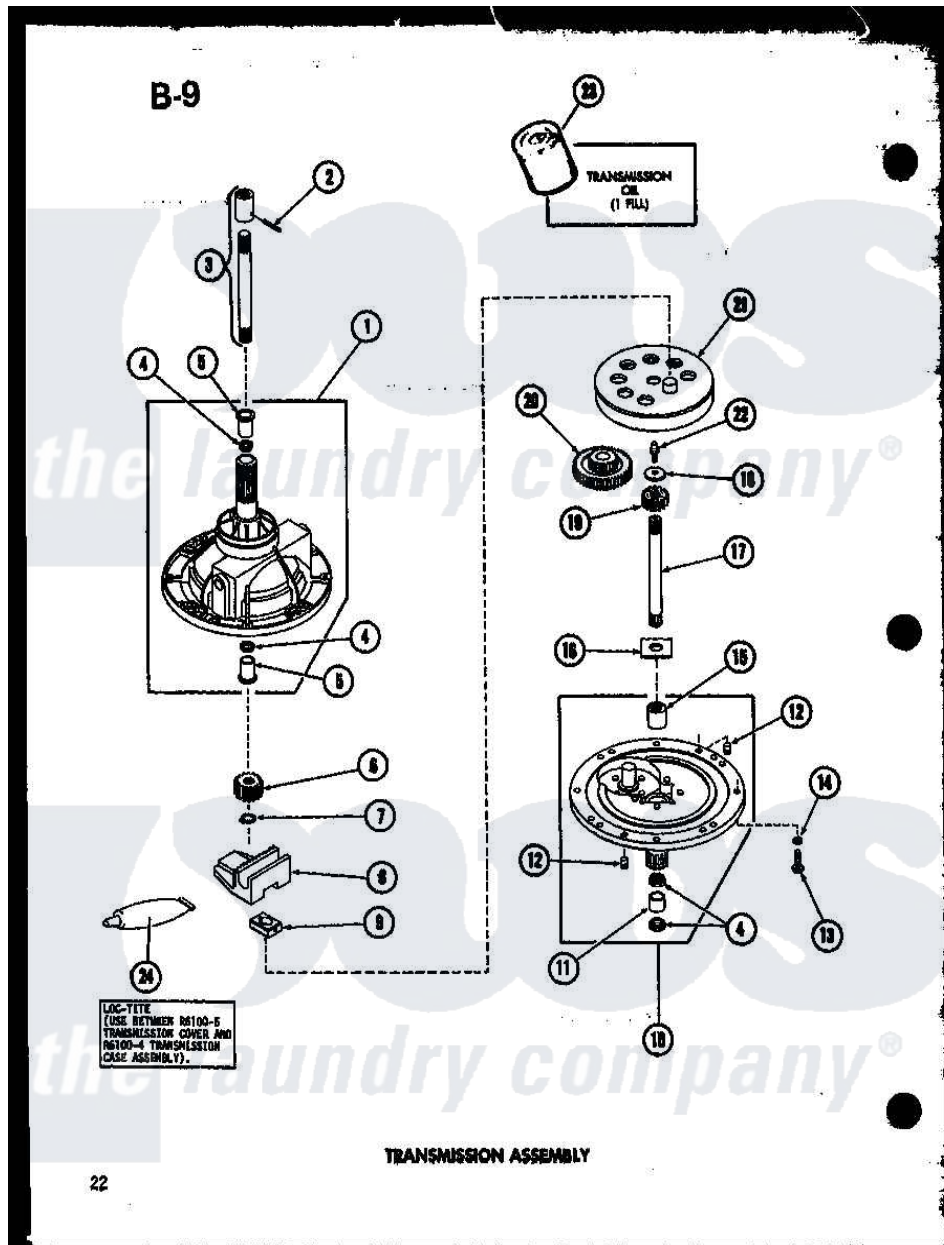

Amana TAA200 (BOM: P7575104W) 14 - TRANSMISSION ASSY

Amana Residential Amana TAA200 (BOM: P7575104W) Washer Parts Diagram 14 - TRANSMISSION ASSY
 Click on the part number to view part

Item	Original Part Number	Replaced By	Status	Part Description
1	R0610004		Not Available	ASSY, TRANSMISSION CASE
2	R0601514	27609		Pin
3	R0610040	368P3		Kit, Coupling And Shaft
4	R0606517	40042701		Seal- Oil
5	R0605537		Not Available	BEARING
6	R0605542		Not Available	AG PINION
7	R0601511	27197		Ring, Retaining
8	R0605544	Y31526		Rack
9	R0605545	26493		Slide
10	R0610005		Not Available	ASSEMBLY, TRANSMISSION COVER
11	R0605546	27022		Bearing
12	R0605548		Not Available	PIN
13	R0600023	20253		Screw, Cap-1/4-20 X 1"
14	R0600520	02431		Lockwasher, 1/4 Ext Shk
15	R0605547		Not Available	ROLLER, CLUTCH
16	R0600522	27016		Washer

17	R0605540	27081P	Shaft Input Package
18	R0600521	40041501	Washer
19	R0605543	29156	Pinion, Input
20	R0603521	Not Available	REDUCTION GEAR
21	R0605541	26577	Assembly, Gear And Stud
22	R0600024	Not Available	SCREW
23	R0608001	27243P	Oil, CW Transmission F-
24	R0608007	Not Available	LOC TITE