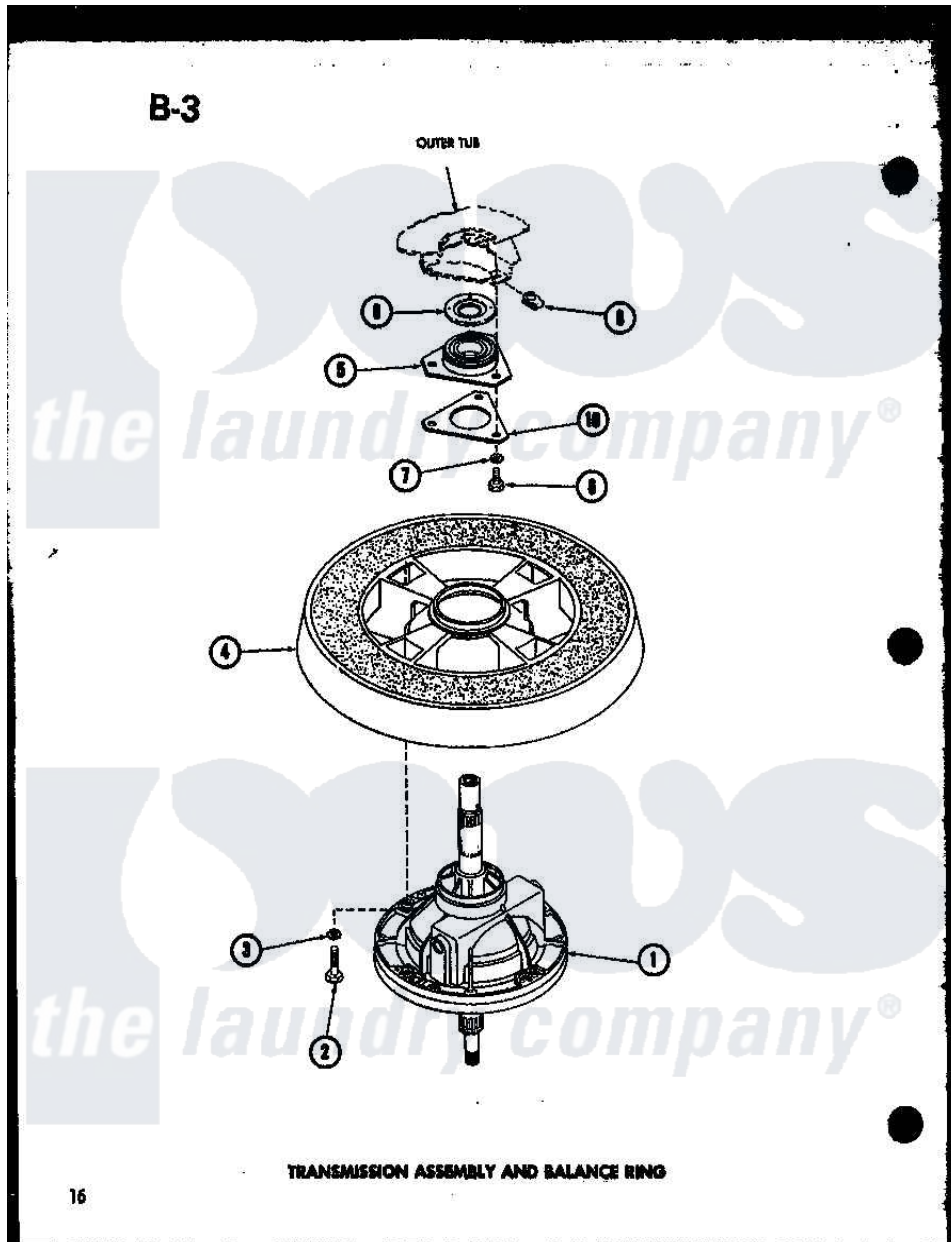

Amana TAA200 (BOM: P7575104W) 15 - TRANSMISSION ASSY AND BALANCE RING

Amana Residential Amana TAA200 (BOM: P7575104W) Washer Parts Parts Diagram 15 - TRANSMISSION ASSY AND BALANCE RING

Click on the part number to view part

Item	Original Part Number	Replaced By	Status	Part Description
1	R0607501		Not Available	ASSY, TRANSMISSION
2	R0600022		Not Available	SCREW
3	R0600520	02431		Lockwasher, 1/4 Ext Shk
4	R0610012		Not Available	ASSY,BALANCE RING-COMPL
5	R0610011	40004201P		Main Bearing Assembly
6	R0600021		Not Available	SCREW
7	R0600519		Not Available	LOCKWASHER
8	R0601013	27222		Nut, Retainer 5/16-18
9	R0605536	27187		Flinger
10	R0600518		Not Available	WASHER