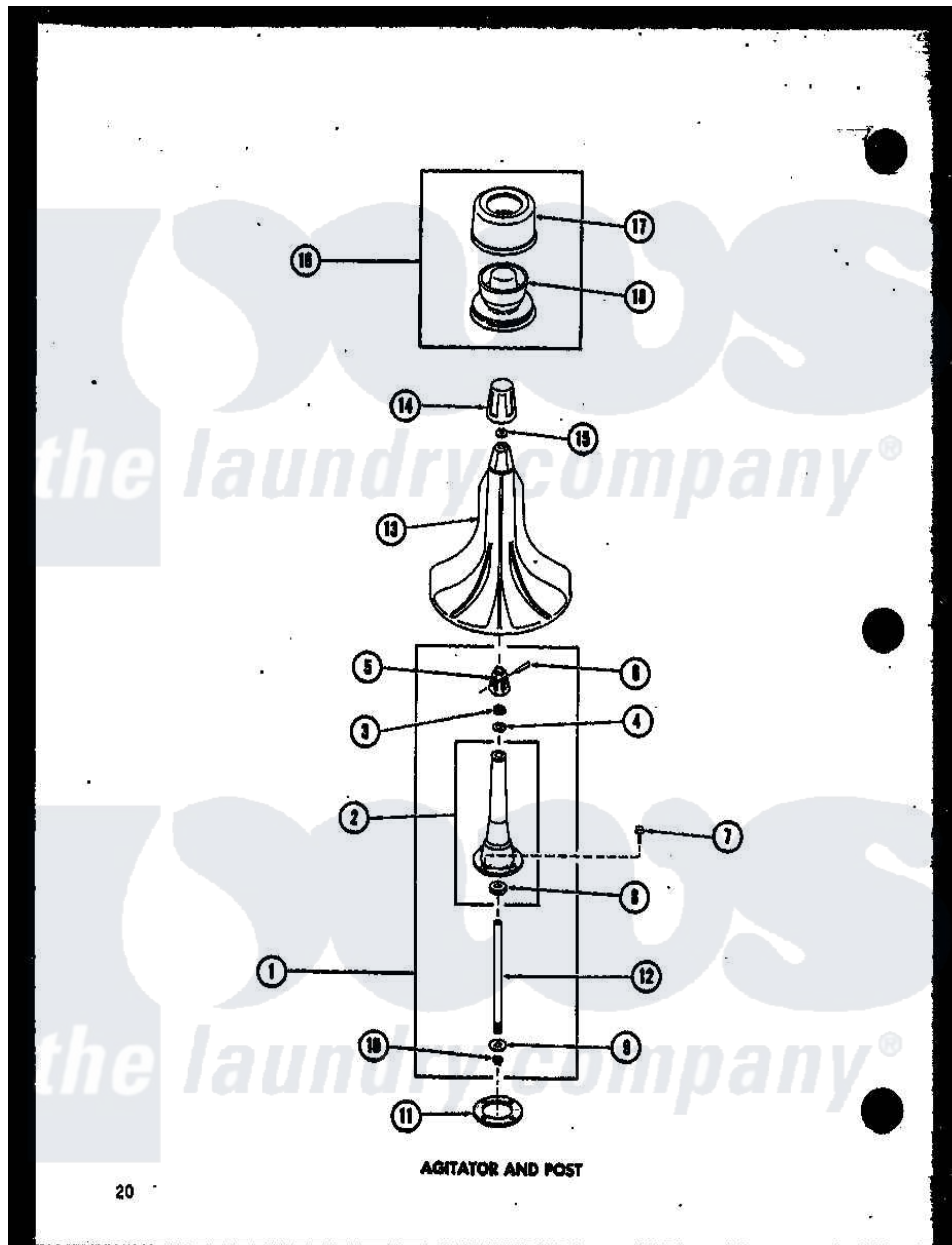

Amana TAA200 (BOM: P7575108W) 01 - AGITATOR AND POST

20

Amana Residential Amana TAA200 (BOM: P7575108W) Washer Parts Diagram 01 - AGITATOR AND POST

Click on the part number to view part

Item	Original Part Number	Replaced By	Status	Part Description
1	R0610001		Not Available	ASSEMBLY, AGITATOR POST
2	R0605519		Not Available	POST, AGITATOR
3	R0600511		Not Available	WASHER
4	R0600512	04704		Washer, .630idx1.125odx
5	R0603518	28091		Assembly, Agitator Shaftanddr
6	R0601510	20243		Pin, Taper
7	R0600019	3400527		Screw
8	R0600513		Not Available	THRUST WASHER
9	R0600514	27164		Washer, Spline
10	R0601511	27197		Ring, Retaining
11	R0604503	27020		Gasket, Center Column
12	R0610002	28091		Assembly, Agitator Shaftanddr
13	R0603513		Not Available	AGITATOR
14	R0603514		Not Available	HOLD-DOWN CAP
15	R0600515		Not Available	WASHER