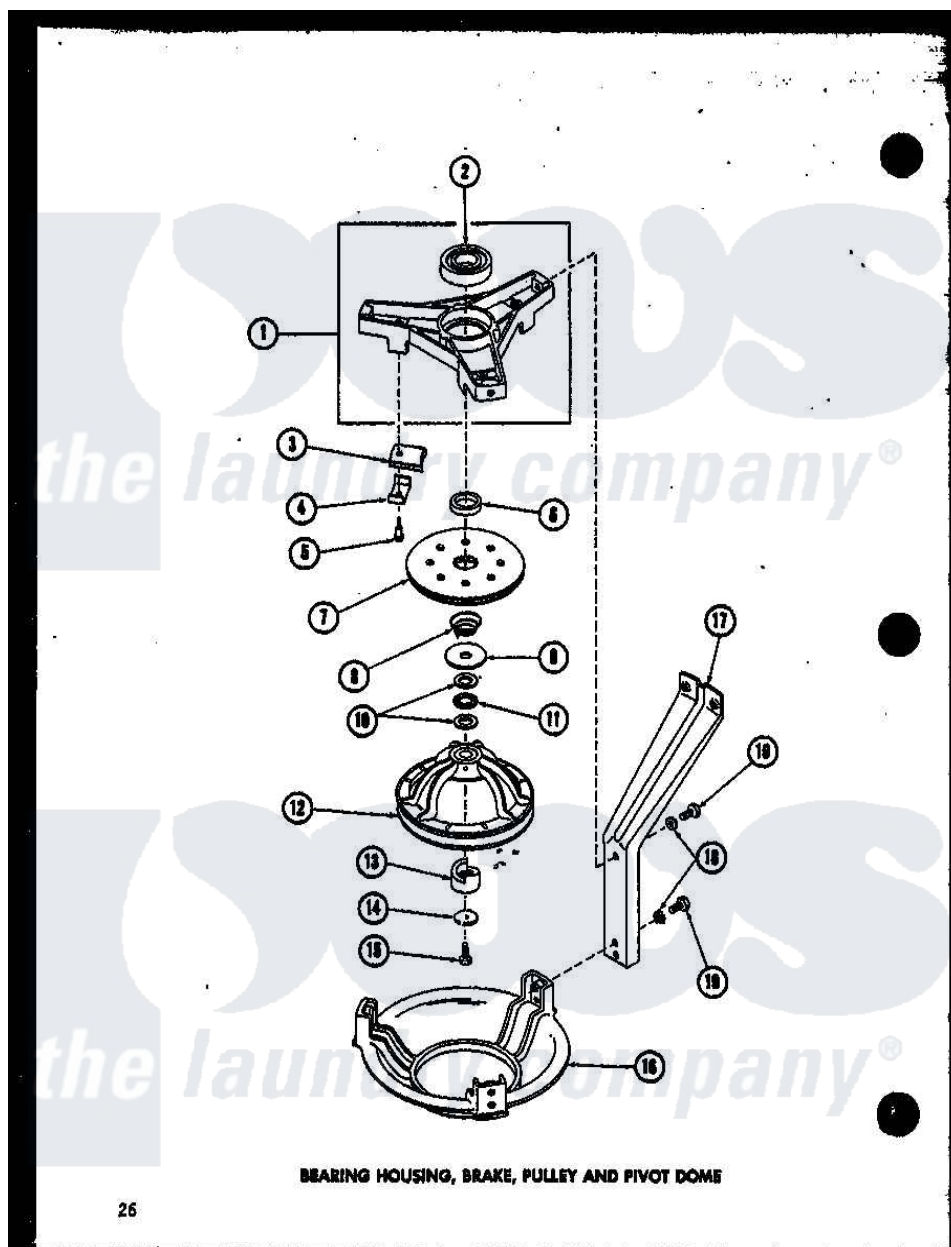

Amana TAA200 (BOM: P7575108W) 02 - BEARING HOUSING

Amana Residential Amana TAA200 (BOM: P7575108W) Washer Parts Parts Diagram 02 - BEARING HOUSING
 Click on the part number to view part

Item	Original Part Number	Replaced By	Status	Part Description
1	R0610009	35746		AssemBly, Bearing Housing-L
2	R0605530	40004001		Bearing, Main
3	R0610010	R9900543		Pad-Brake
4	R0605531	28604		Shim
5	R0600027	26547		Screw, 10-24 Shoulder
6	R0605532	27176		Spacer
7	R0610044	R9900474		Brake Assembly
8	R0605529	33435		Spring, Conical
9	R0600523	40063201		Washer, Flat
10	R0605533		Not Available	BEARING RACE
11	R0605534		Not Available	NEEDLE BEARING
12	R0610007	34232P		Kit-Pulley
13	R0605535	27018		Helix
14	R0600521	40041501		Washer
15	R0600026	40063401		Screw, 1/4-20 x 5/8 Hex
16	R0605526		Not Available	PIVOT DOME

17 R0605525 [27090](#) Leg, Support

18 R0600519 Not Available LOCKWASHER

19 R0600025 Not Available SCREW

NI R0608008 Not Available LUBRICANT