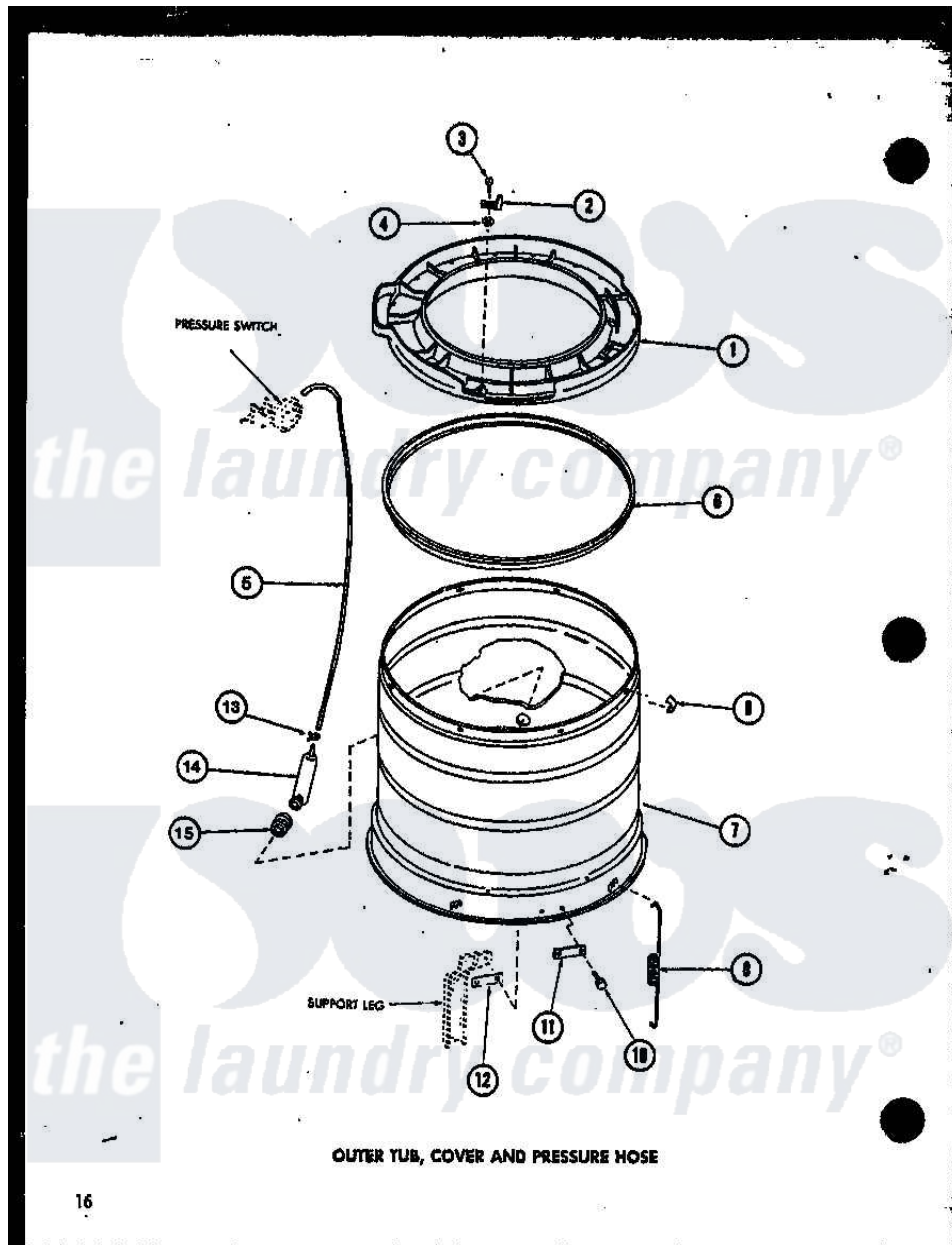

Amana TAA200 (BOM: P7575108W) 09 - OUTER TUB

Amana Residential Amana TAA200 (BOM: P7575108W) Washer Parts Parts Diagram 09 - OUTER TUB
 Click on the part number to view part

Item	Original Part Number	Replaced By	Status	Part Description
1	R0603540	31153		Cover Outer Tub
2	R0605520		Not Available	TRIGGER
3	R0600017		Not Available	SCREW
4	R0600503		Not Available	LOCKWASHER
5	R0606542	39124		Tubing
6	R0604506	27184		Gasket, Tub Cover
7	R0603084		Not Available	TUB, OUTER
8	R0601513		Not Available	SPRING CLIP
9	R0605521	27239		Spring, Leg
10	R0600020	40128701		Screw, 5/16-18 X .50
11	R0605522	27926		Plate, Leg .063
12	R0605523	27927		Plate, Leg .032
13	R0601540	596669		Clamp, Manifold
14	R0603541	40008501		Assembly, Pressure Bulb
15	R0606543	40037801		Grommet