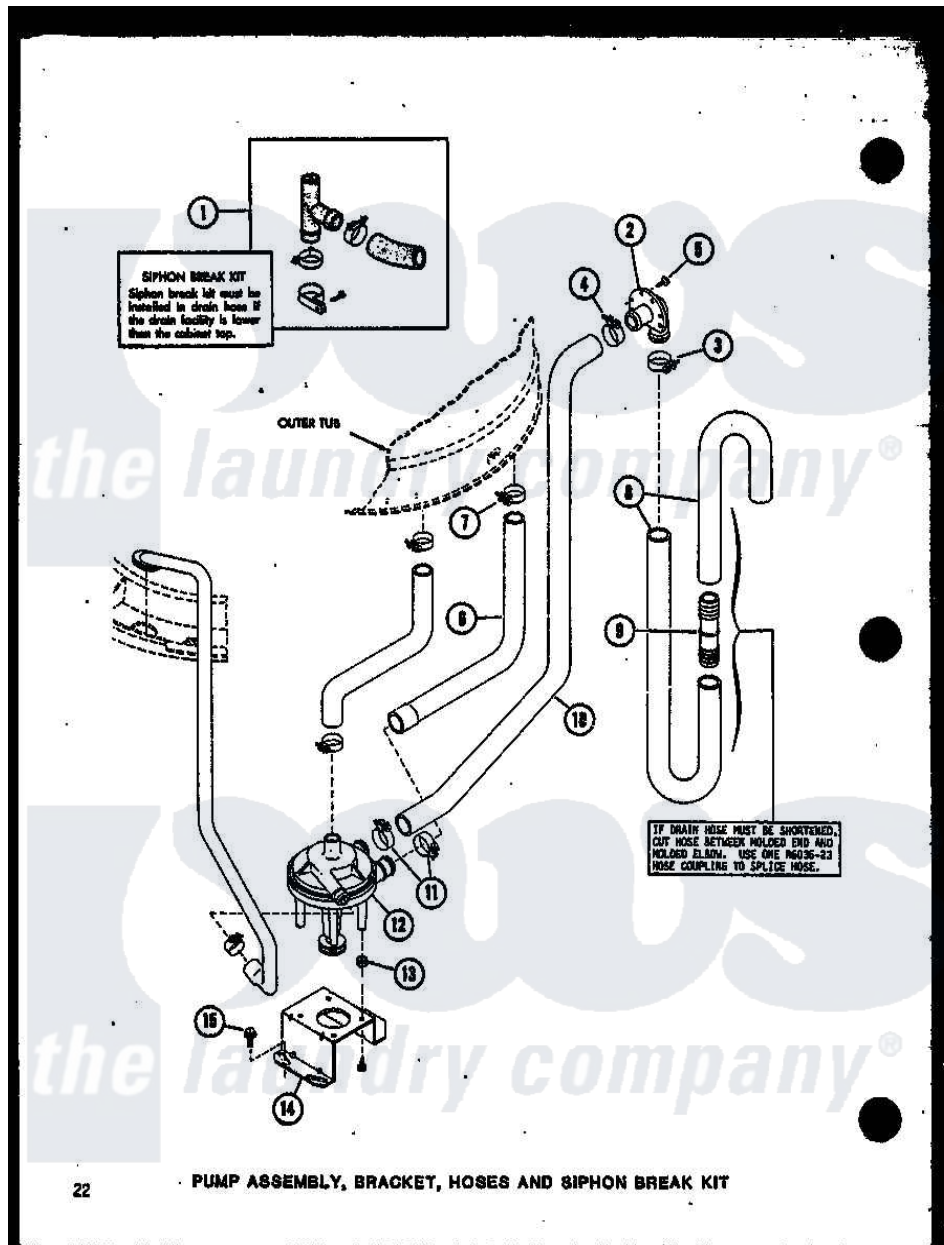

Amana TAA200 (BOM: P7575108W) 11 - PUMP ASSY

Amana Residential Amana TAA200 (BOM: P7575108W) Washer Parts Parts Diagram 11 - PUMP ASSY
 Click on the part number to view part

Item	Original Part Number	Replaced By	Status	Part Description
1	R0610006	76660		Break-Sphn
2	R0603522		Not Available	DRAIN HOSE ELBOW
3	R0601518	285655		Clamp, Hose
4	R0601519	285655		Clamp, Hose
5	R0600028	27001200		Screw
6	R0606514		Not Available	HOSE
7	R0601515	285655		Clamp, Hose
8	R0606516	28293		Hose, Drain
9	R0603523	16272		Connector, Straight
10	R0606515		Not Available	PUMP-TO-ELLOW HOSE
11	R0601516	285655		Clamp, Hose
12	R0610503	31969		Assembly, Pump NA
13	R0601014	31098		Screw, 10-10 5/8 Unslot
14	R0605524	27105		Bracket, Pump Mounting
15	R0600018	27157		Screw, 10-24 X 5/8 Spec