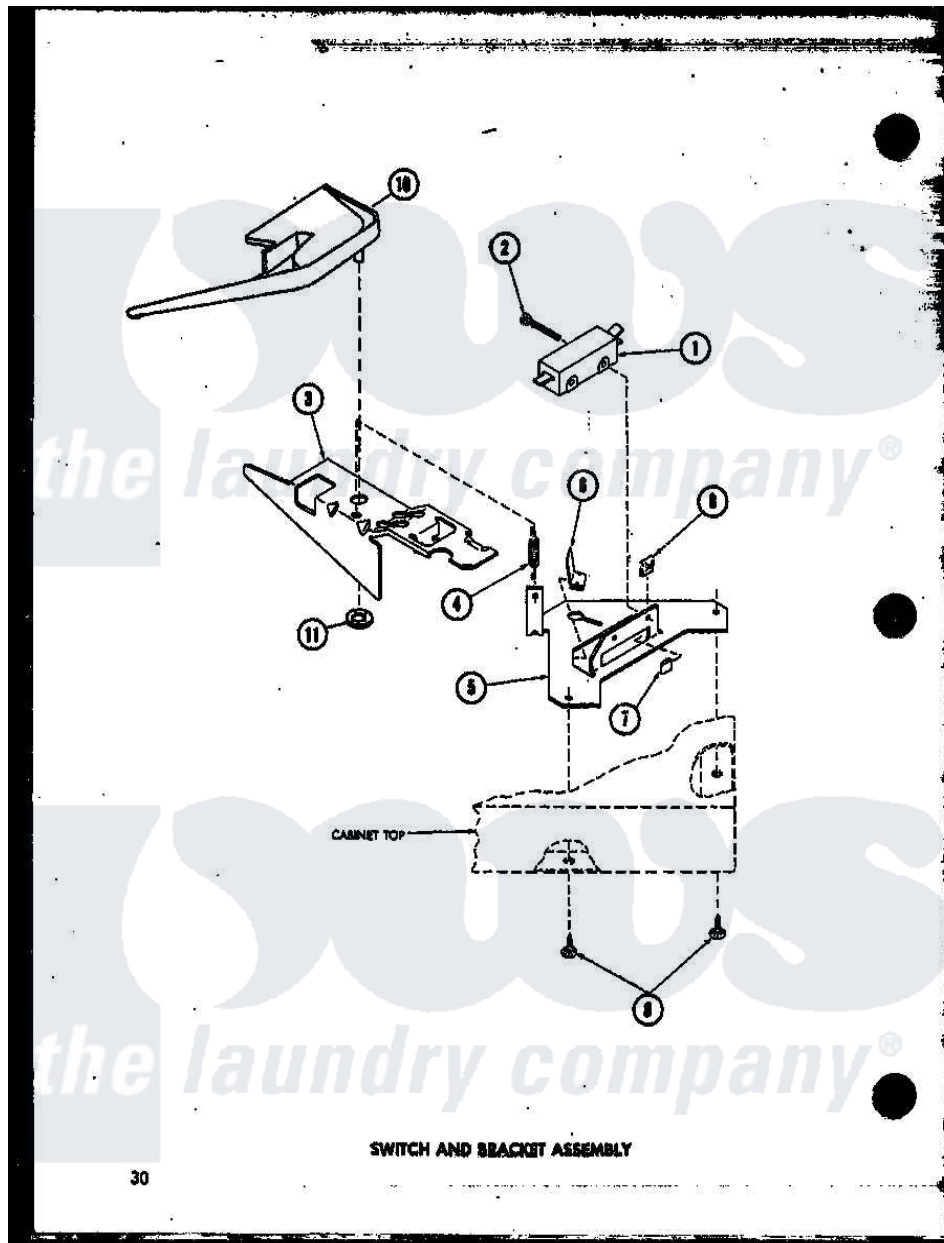

Amana TAA200 (BOM: P7575108W) 12 - SWITCH AND BRACKET ASSY

SWITCH AND BRACKET ASSEMBLY

30

Amana [Residential Amana TAA200 \(BOM: P7575108W\) Washer Parts](#) Parts Diagram 12 - SWITCH AND BRACKET ASSY

[Click on the part number to view part](#)

Item	Original Part Number	Replaced By	Status	Part Description
1	R0602507	27612		Switch, Lid
2	R0600011		Not Available	SCREW
3	R0605504	27602		Lever, Out-Of-Bal Switch
4	R0605506		Not Available	SPRING
5	R0605505		Not Available	BRACKET
6	R0601503		Not Available	U-CLIP
7	R0601504	27610		Clip, U
8	R0601006		Not Available	NUT
9	R0600012	489464		Screw
10	R0605671		Not Available	SWITCH SHIELD
11	R0601032	29043		Nut, Push