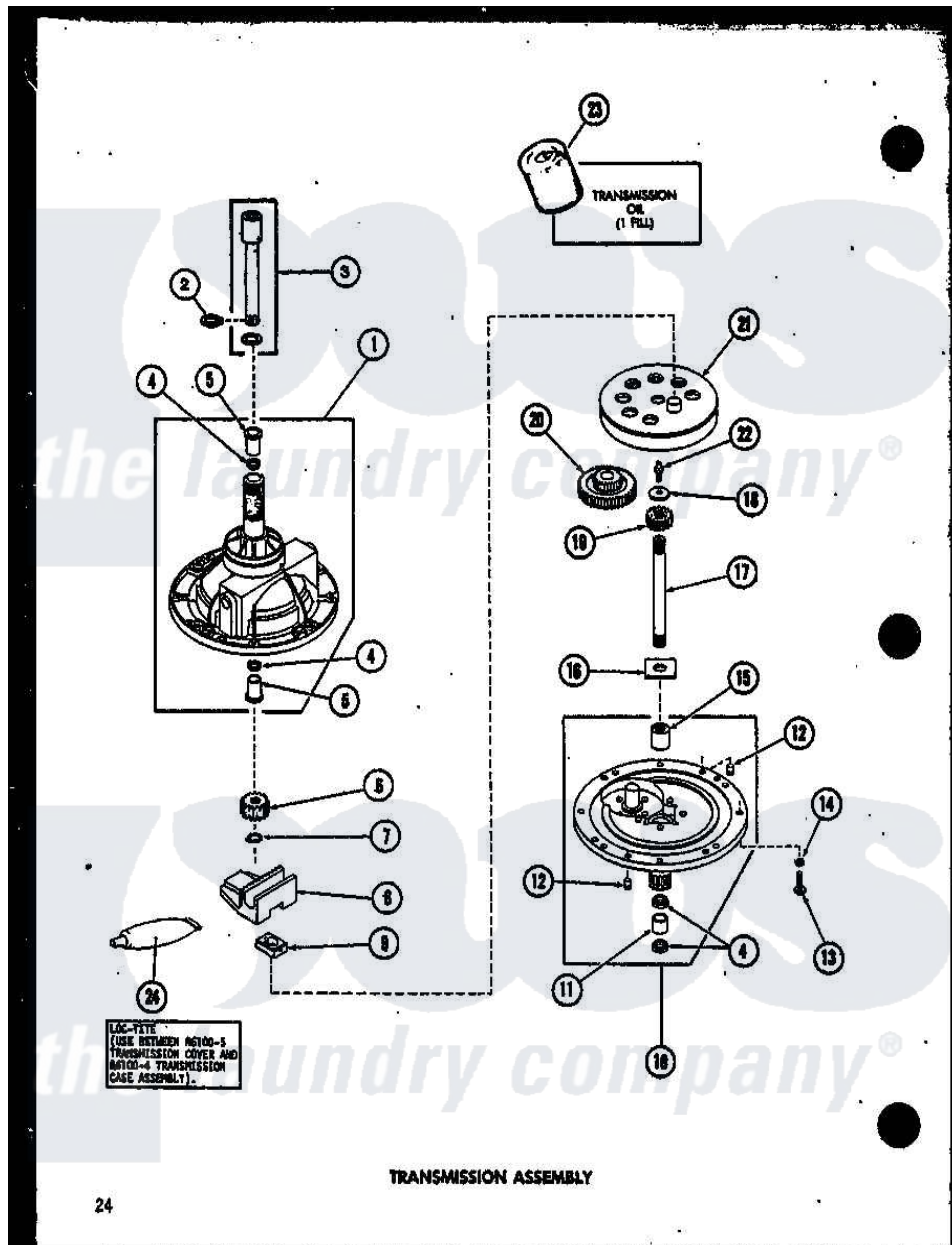

Amana TAA200 (BOM: P7575108W) 13 - TRANSMISSION ASSY

Amana Residential Amana TAA200 (BOM: P7575108W) Washer Parts Parts Diagram 13 - TRANSMISSION ASSY
 Click on the part number to view part

Item	Original Part Number	Replaced By	Status	Part Description
1	R0610004		Not Available	ASSY, TRANSMISSION CASE
2	R0601511	27197		Ring, Retaining
3	R0610040	368P3		Kit, Coupling And Shaft
4	R0606517	40042701		Seal- Oil
5	R0605537		Not Available	BEARING
6	R0605542		Not Available	AG PINION
7	R0601511	27197		Ring, Retaining
8	R0605544	Y31526		Rack
9	R0605545	26493		Slide
10	R0610005		Not Available	ASSEMBLY, TRANSMISSION COVER
11	R0605546	27022		Bearing
12	R0605548		Not Available	PIN
13	R0600023	20253		Screw, Cap-1/4-20 X 1"
14	R0600520	02431		Lockwasher, 1/4 Ext Shk
15	R0605547		Not Available	ROLLER, CLUTCH
16	R0600522	27016		Washer

17	R0605540	27081P	Shaft Input Package
18	R0600521	40041501	Washer
19	R0605543	29156	Pinion, Input
20	R0603521	Not Available	REDUCTION GEAR
21	R0605541	26577	Assembly, Gear And Stud
22	R0600024	Not Available	SCREW
23	R0608001	27243P	Oil, CW Transmission F-
24	R0608007	Not Available	LOC TITE