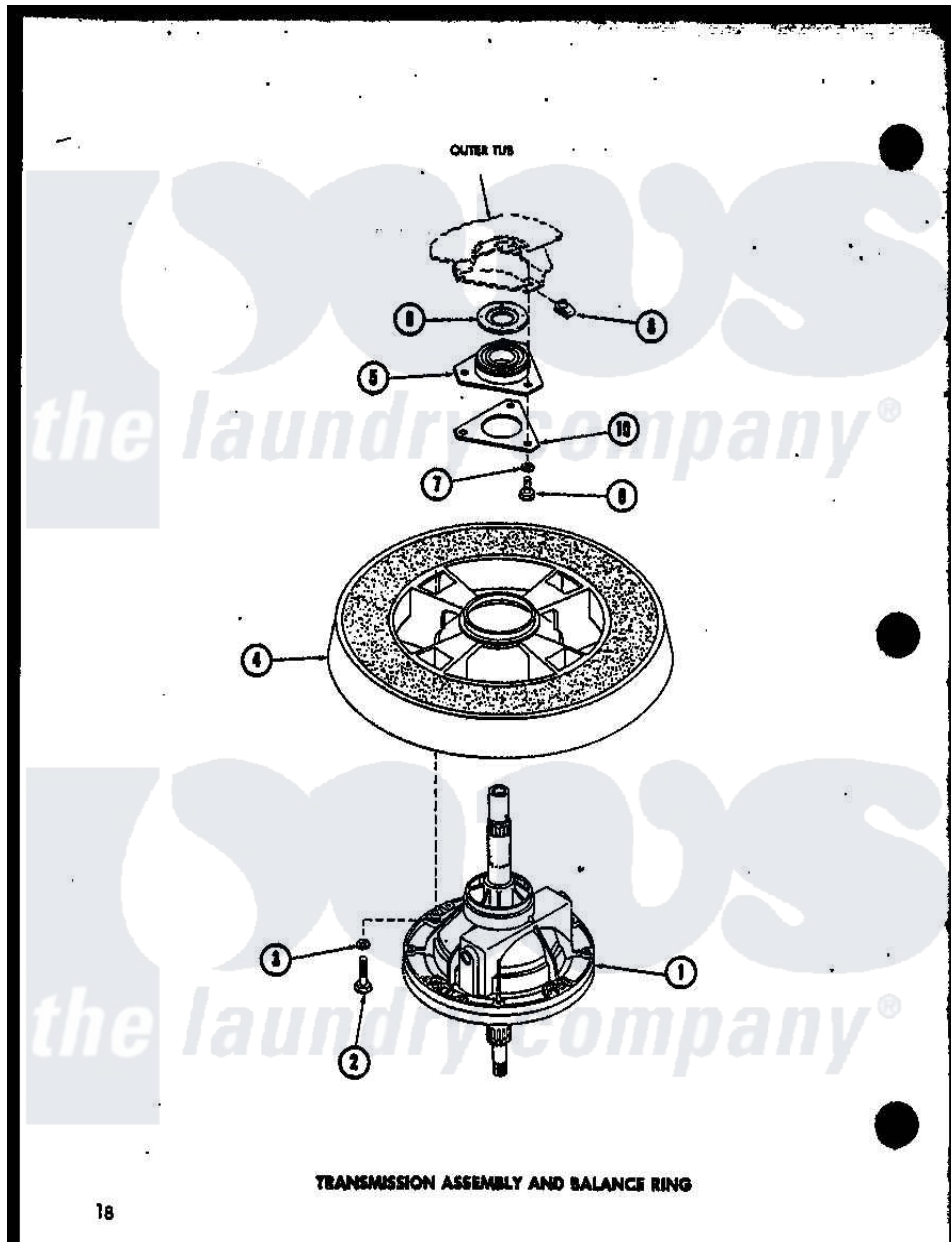

Amana TAA200 (BOM: P7575108W) 14 - TRANSMISSION ASSY AND BALANCE RING

TRANSMISSION ASSEMBLY AND BALANCE RING

18

Amana Residential Amana TAA200 (BOM: P7575108W) Washer Parts Parts Diagram 14 - TRANSMISSION ASSY AND BALANCE RING

Click on the part number to view part

Item	Original Part Number	Replaced By	Status	Part Description
1	R0607501		Not Available	ASSY, TRANSMISSION
2	R0600022		Not Available	SCREW
3	R0600520	02431		Lockwasher, 1/4 Ext Shk
4	R0610012		Not Available	ASSY,BALANCE RING-COMPL
5	R0610011	40004201P		Main Bearing Assembly
6	R0600021		Not Available	SCREW
7	R0600519		Not Available	LOCKWASHER
8	R0601013	27222		Nut, Retainer 5/16-18
9	R0605536	27187		Flinger
10	R0600518		Not Available	WASHER