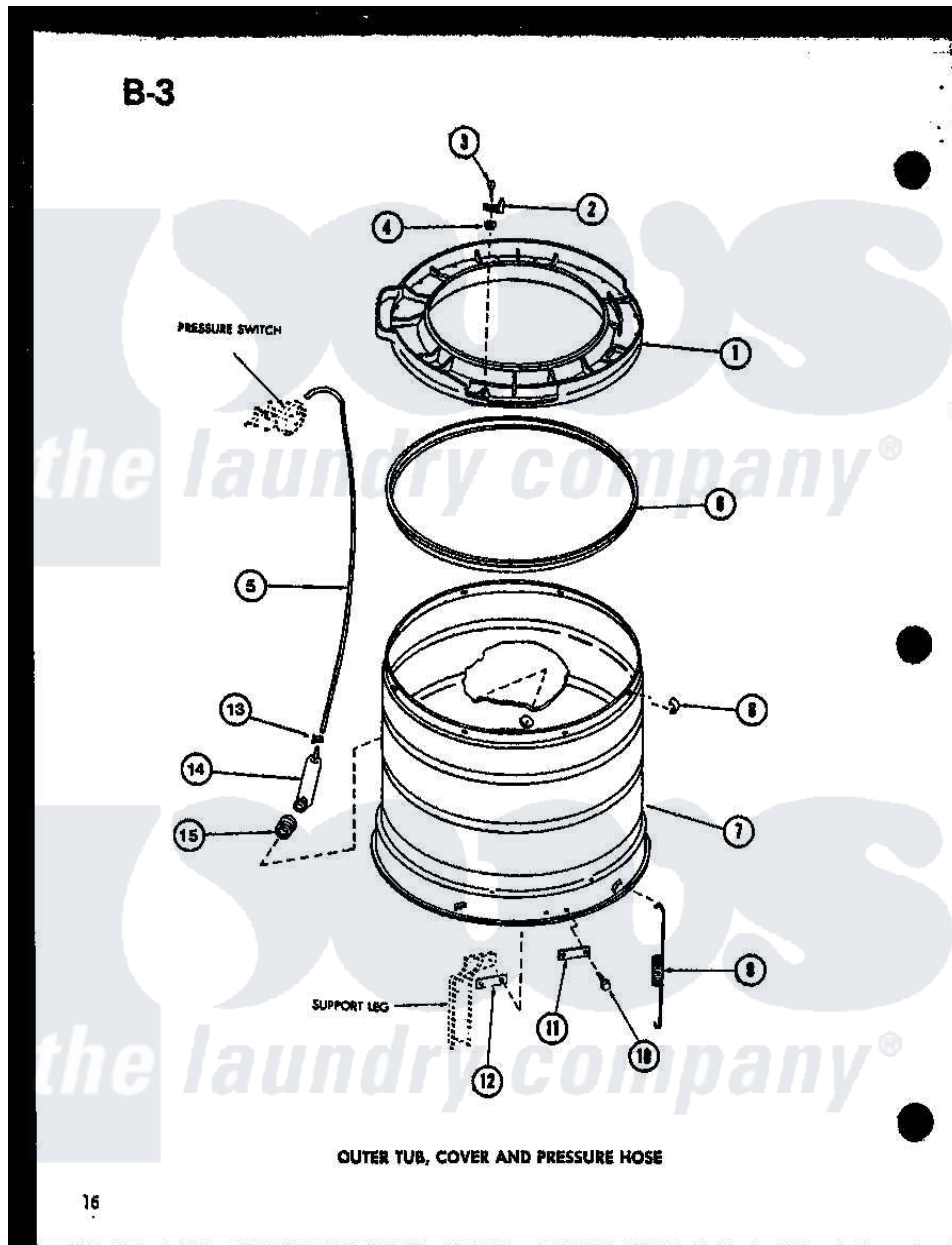

Amana TAA200 (BOM: P7575113W) 10 - OUTER TUB

Amana Residential Amana TAA200 (BOM: P7575113W) Washer Parts Parts Diagram 10 - OUTER TUB  
 Click on the part number to view part

Item	Original Part Number	Replaced By	Status	Part Description
1	R0603540	<a href="#">31153</a>		Cover Outer Tub
2	R0605520		Not Available	TRIGGER
3	R0600017		Not Available	SCREW
4	R0600503		Not Available	LOCKWASHER
5	R0606542	<a href="#">39124</a>		Tubing
6	R0604506	<a href="#">27184</a>		Gasket, Tub Cover
7	R0603084		Not Available	TUB, OUTER
8	R0601513		Not Available	SPRING CLIP
9	R0605521	<a href="#">27239</a>		Spring, Leg
10	R0600020	<a href="#">40128701</a>		Screw, 5/16-18 X .50
11	R0605522	<a href="#">27926</a>		Plate, Leg .063
12	R0605523	<a href="#">27927</a>		Plate, Leg .032
13	R0601510	<a href="#">20243</a>		Pin, Taper
14	R0603541	<a href="#">40008501</a>		Assembly, Pressure Bulb
15	R0606543	<a href="#">40037801</a>		Grommet