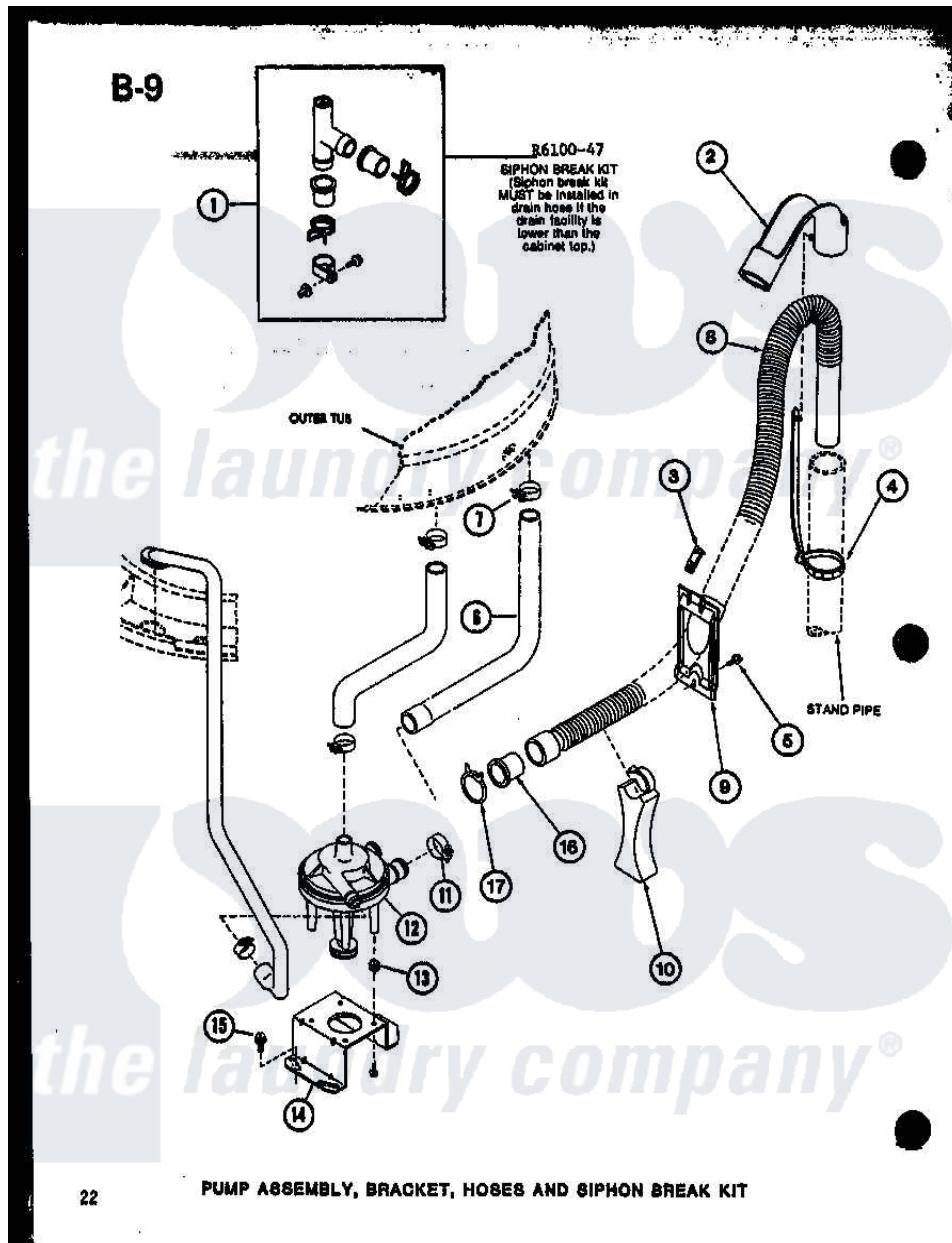

Amana TAA200 (BOM: P7575113W) 12 - PUMP ASSY

Amana Residential Amana TAA200 (BOM: P7575113W) Washer Parts Parts Diagram 12 - PUMP ASSY
 Click on the part number to view part

Item	Original Part Number	Replaced By	Status	Part Description
1	R0610047	76660		Break-Sphn
2	R0603546	22003814		Retainer, Drain Hose
3	R0601545		Not Available	CLIP, HOSE RETAINER
4	R0603548	8539404		Tie-Wire
5	R0600029	27001200		Screw
6	R0606514		Not Available	HOSE
7	R0601515	285655		Clamp, Hose
8	R0606547	39952		Hose- Drain
9	R0603544		Not Available	HOSE RETAINER
10	R0603547		Not Available	HOSE SUPPORT
11	R0601516	285655		Clamp, Hose
12	R0610503	31969		Assembly, Pump NA
13	R0601014	31098		Screw, 10-10 5/8 Unslot
14	R0605524	27105		Bracket, Pump Mounting
15	R0600018	27157		Screw, 10-24 X 5/8 Spec
16	R0603545		Not Available	HOSE ADAPTER