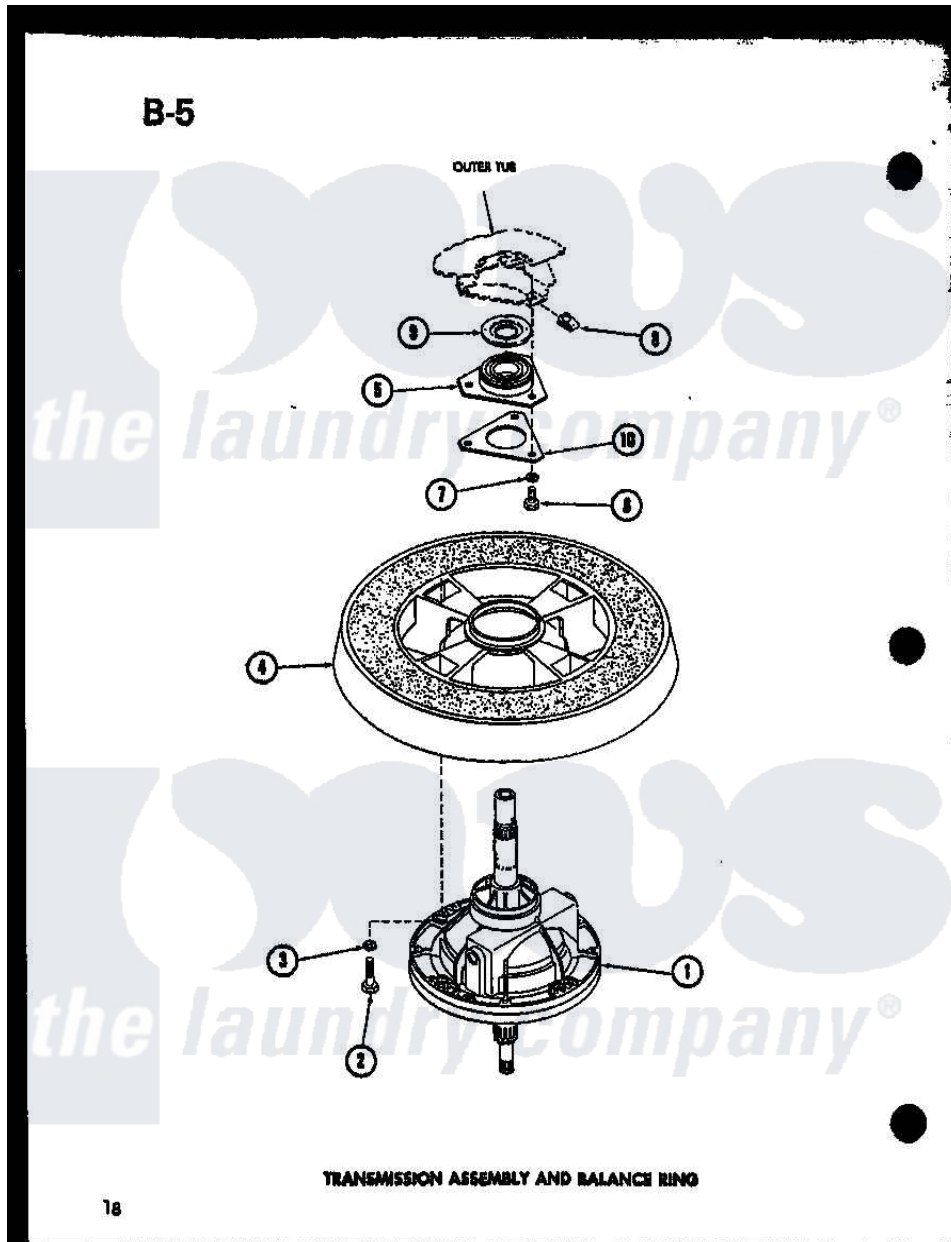

Amana TAA200 (BOM: P7575113W) 15 - TRANSMISSION ASSY AND BALANCE RING

Amana Residential Amana TAA200 (BOM: P7575113W) Washer Parts Parts Diagram 15 - TRANSMISSION ASSY AND BALANCE RING

Click on the part number to view part

Item	Original Part Number	Replaced By	Status	Part Description
1	R0607501		Not Available	ASSY, TRANSMISSION
2	R0600022		Not Available	SCREW
3	R0600520	<a href="#">02431</a>		Lockwasher, 1/4 Ext Shk
4	R0610012		Not Available	ASSY,BALANCE RING-COMPL
5	R0610011	<a href="#">40004201P</a>		Main Bearing Assembly
6	R0600021		Not Available	SCREW
7	R0600519		Not Available	LOCKWASHER
8	R0601013	<a href="#">27222</a>		Nut, Retainer 5/16-18
9	R0605536	<a href="#">27187</a>		Flinger
10	R0600518		Not Available	WASHER