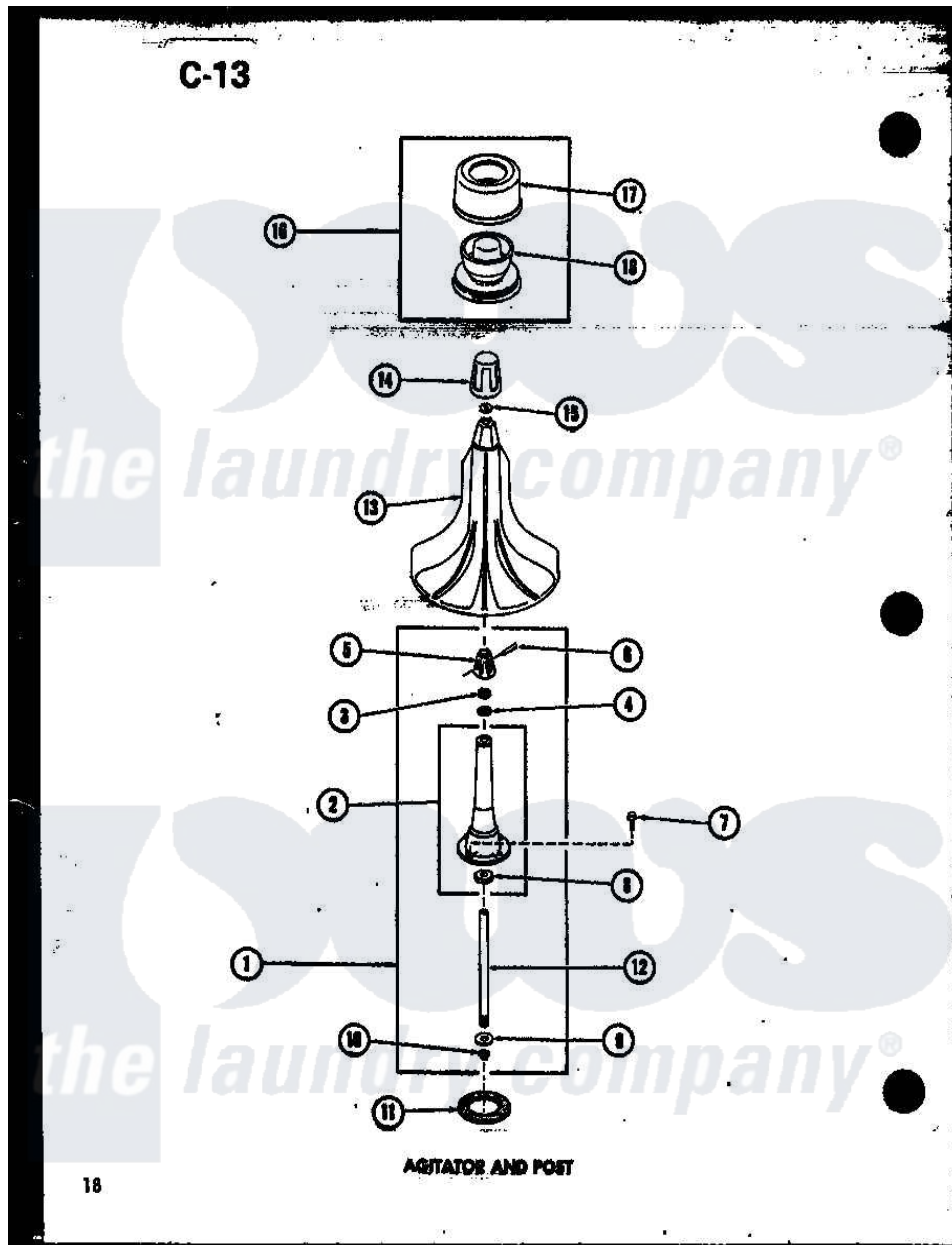

Amana TAA300 (BOM: P7575112W) 01 - AGITATOR AND POST

Amana Residential Amana TAA300 (BOM: P7575112W) Washer Parts Diagram 01 - AGITATOR AND POST
 Click on the part number to view part

Item	Original Part Number	Replaced By	Status	Part Description
1	R0610001		Not Available	ASSEMBLY, AGITATOR POST
2	R0605519		Not Available	POST, AGITATOR
3	R0600511		Not Available	WASHER
4	R0600512	04704		Washer, .630idx1.125odx
5	R0603518	28091		Assembly, Agitator Shaft and Drive
6	R0601510	20243		Pin, Taper
7	R0600019	3400527		Screw
8	R0600513		Not Available	THRUST WASHER
9	R0600514	27164		Washer, Spline
10	R0601511	27197		Ring, Retaining
11	R0604503	27020		Gasket, Center Column
12	R0610002	28091		Assembly, Agitator Shaft and Drive
13	R0603513		Not Available	AGITATOR
14	R0603514		Not Available	HOLD-DOWN CAP
15	R0600515		Not Available	WASHER

16	R0603515	Not Available	SALES ITEM ONLY (DISPENSER)
17	R0603517	Not Available	TOP:SEE NOTE
18	R0603516	Not Available	BODY, DISPENSER