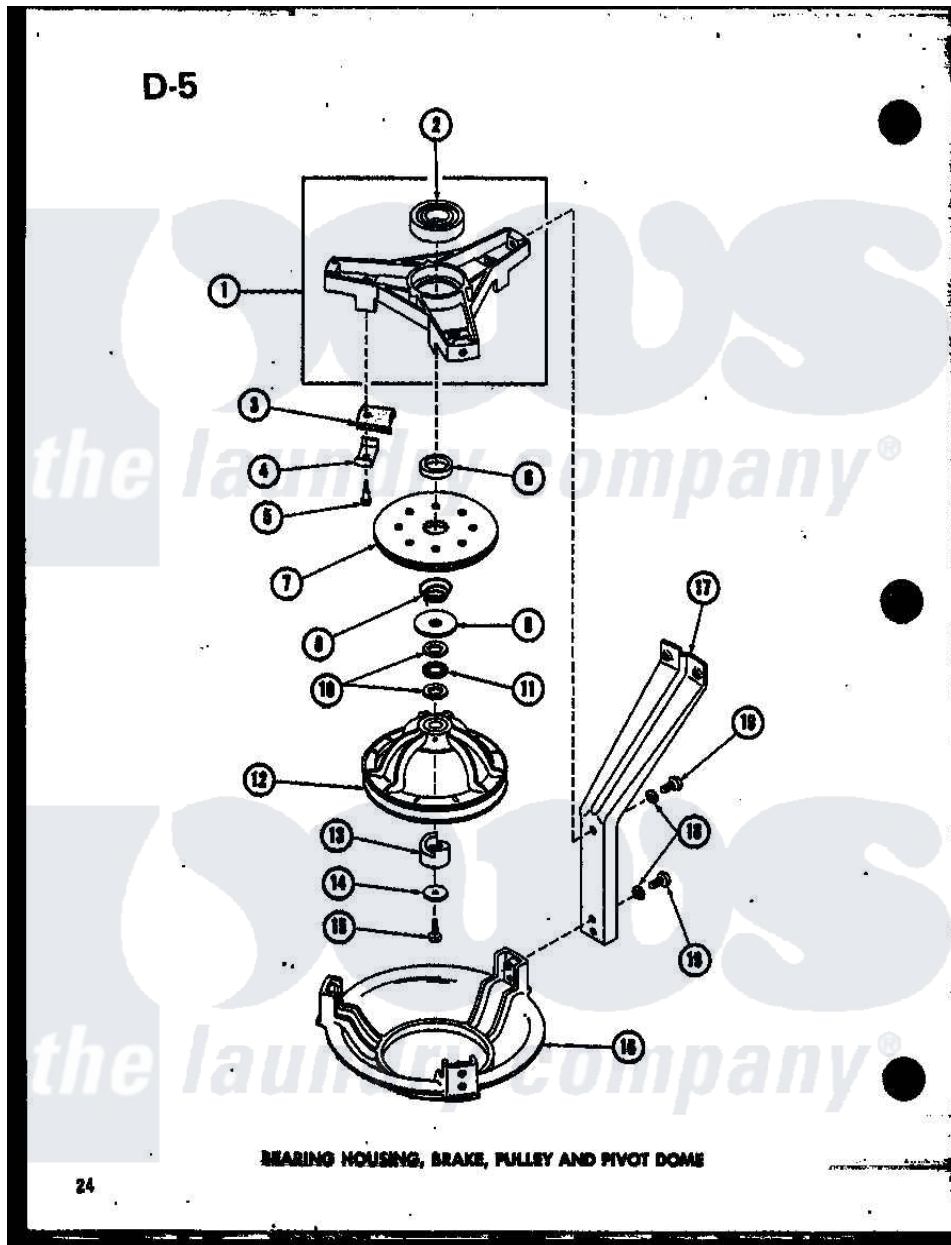

Amana TAA300 (BOM: P7575112W) 02 - BEARING HOUSING

Amana Residential Amana TAA300 (BOM: P7575112W) Washer Parts Parts Diagram 02 - BEARING HOUSING
 Click on the part number to view part

Item	Original Part Number	Replaced By	Status	Part Description
1	R0610009	35746		AssemBly, Bearing Housing-L
2	R0605530	40004001		Bearing, Main
3	R0610010	R9900543		Pad-Brake
4	R0605531	28604		Shim
5	R0600027	26547		Screw, 10-24 Shoulder
6	R0605532	27176		Spacer
7	R0610044	R9900474		Brake Assembly
8	R0605529	33435		Spring, Conical
9	R0600523	40063201		Washer, Flat
10	R0605533		Not Available	BEARING RACE
11	R0605534		Not Available	NEEDLE BEARING
12	R0610007	34232P		Kit-Pulley
13	R0605535	27018		Helix
14	R0600521	40041501		Washer
15	R0600026	40063401		Screw, 1/4-20 x 5/8 Hex
16	R0605526		Not Available	PIVOT DOME

17 R0605525 [27090](#) Leg, Support

18 R0600519 Not Available LOCKWASHER

19 R0600025 Not Available SCREW

NI R0608008 Not Available LUBRICANT