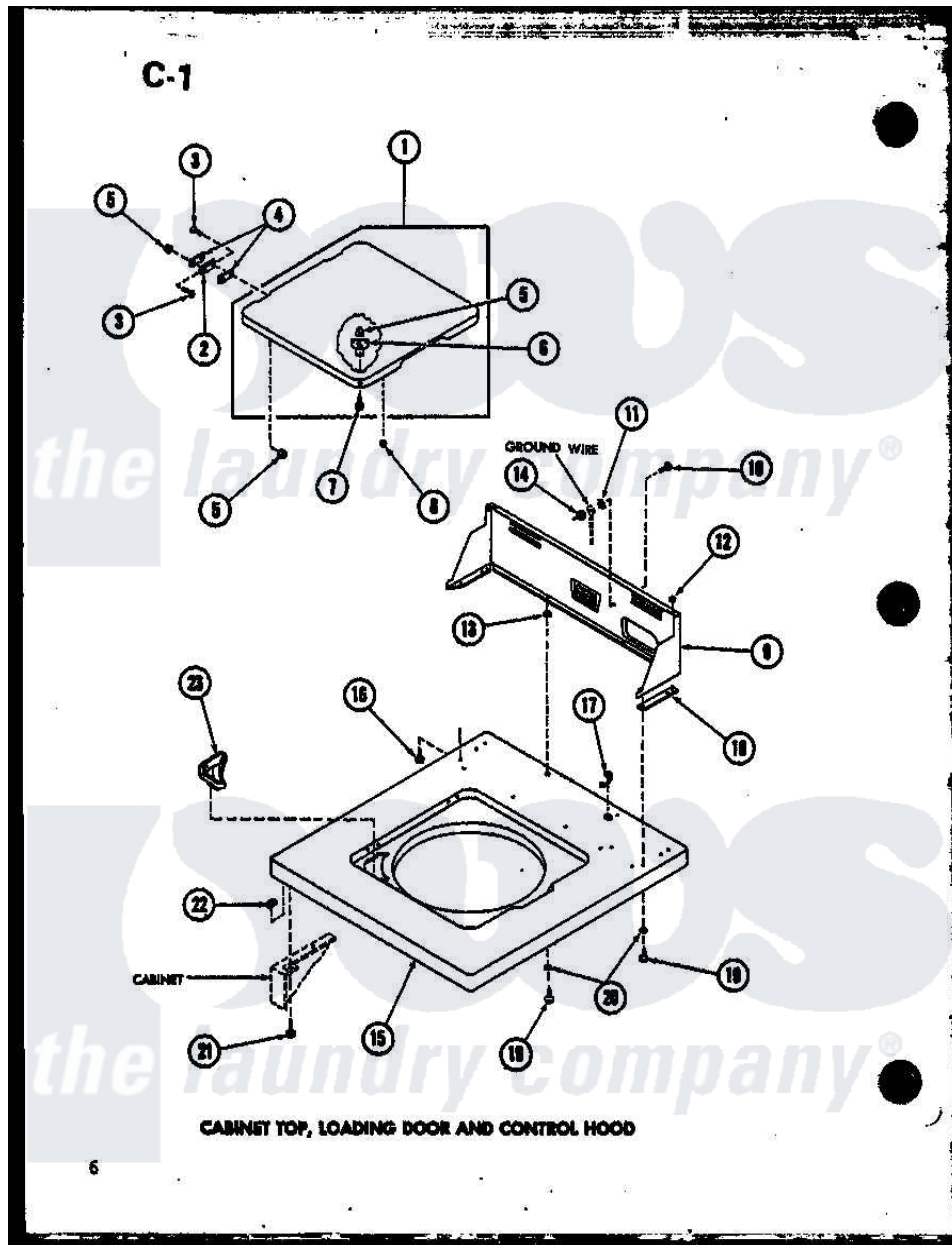

Amana TAA300 (BOM: P7575112W) 03 - CABINET TOP

Amana Residential Amana TAA300 (BOM: P7575112W) Washer Parts Parts Diagram 03 - CABINET TOP
 Click on the part number to view part

| Item | Original Part Number | Replaced By | Status | Part Description |
|------|--------------------------|--------------------------|---------------|----------------------------|
| 1 | R0603046 | | Not Available | LOADING DOOR |
| " | R0603008 | | Not Available | LOADING DOOR |
| 2 | R0605502 | 21583 | | Hinge |
| 3 | R0600007 | 22649 | | Screw, 8-32 X 13/32 FI |
| 4 | R0604502 | 21584 | | Gasket |
| 5 | R0601002 | 21752 | | Nut, 8-32 Hex Brilock |
| 6 | R0603504 | | | Actuator, Door Switch |
| 7 | R0600008 | 26769 | | Assembly, Screw And Washer |
| 8 | R0606501 | 40038001 | | Bumper |
| 9 | R0603086 | | Not Available | CONTROL HOOD |
| " | R0603088 | | Not Available | CONTROL HOOD |
| 10 | R0600006 | 20267 | | Screw, 10-24 X 3/8 Round |
| 11 | R0600503 | | Not Available | LOCKWASHER |
| 12 | R0601004 | 24522 | | Nut, Speed-8ab-18 C1995 |
| 13 | R0600502 | | Not Available | WASHER |
| 14 | R0601003 | | Not Available | NUT |

| | | | |
|----|----------|---------------------------|---|
| 15 | R0603010 | Not Available | CABINET TOP WHITE |
| " | R0603050 | Not Available | CABINET TOP ALMOND |
| 16 | R0600009 | Not Available | SCREW |
| 17 | R0601502 | 211881 | Grommet, Cord Part Not Used- Gas Models Only |
| 18 | R0604501 | Not Available | END GASKET |
| 19 | R0600004 | W10116760 | Screw |
| 20 | R0600501 | 20493 | Washer, 11/64 ID x 3/8 OD |
| 21 | R0600010 | Not Available | SCREW |
| 22 | R0601005 | 36020 | Nut-10-24 |
| 23 | R0603503 | Not Available | BLEACH DISPENSER |