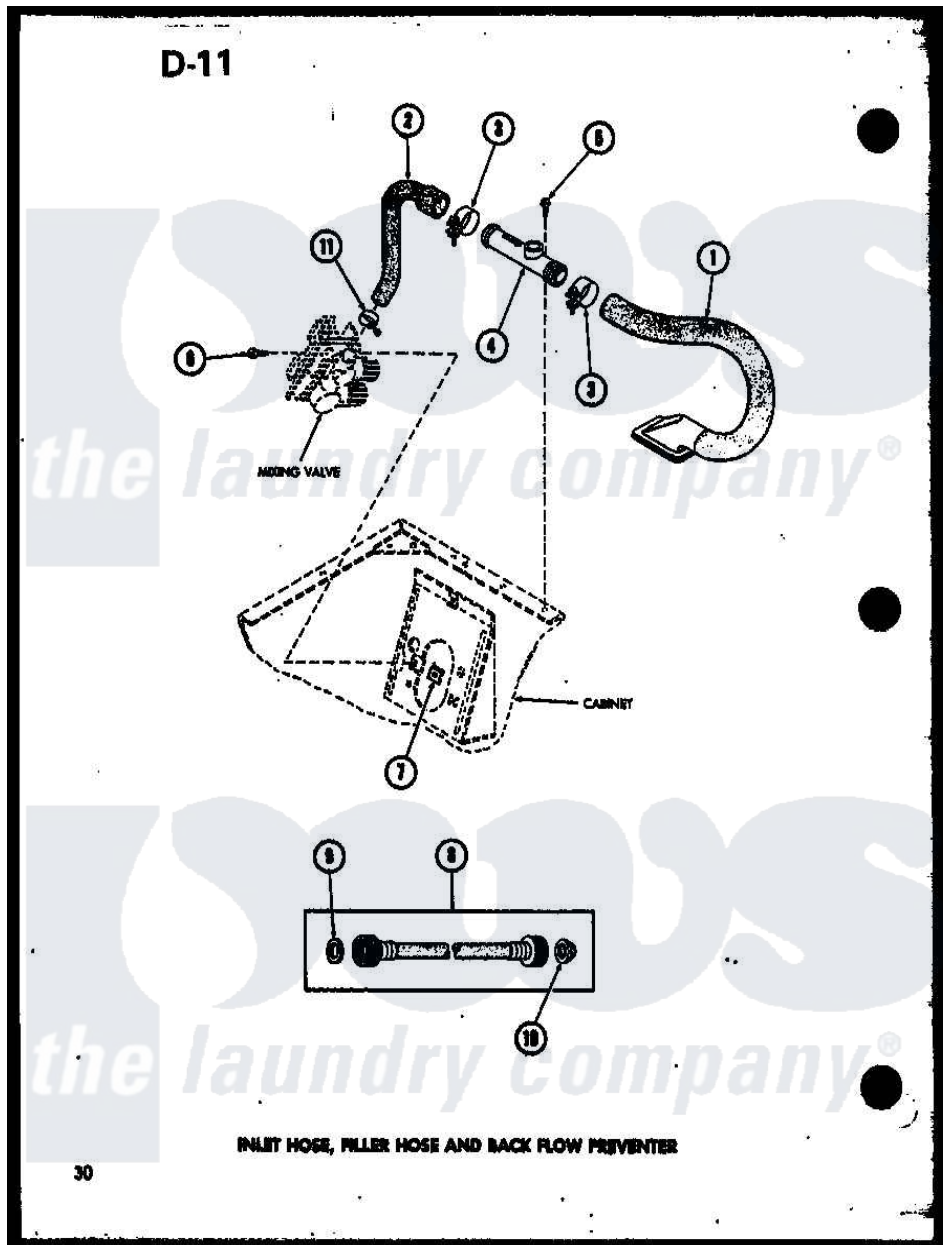

Amana TAA300 (BOM: P7575112W) 06 - INLET HOSE

Amana Residential Amana TAA300 (BOM: P7575112W) Washer Parts Parts Diagram 06 - INLET HOSE
 Click on the part number to view part

Item	Original Part Number	Replaced By	Status	Part Description
1	R0606502		Not Available	HOSE
2	R0606503	27183		Hose, Mixing Valve
3	R0601505	285655		Clamp, Hose
4	R0605507	34280		Assembly, Backflow Prevento
5	R0600004	W10116760		Screw
6	R0600009		Not Available	SCREW
7	R0601007	54038		NUt, Speed U-Type
8	R0606504	202860		Inlet Hose Assembly
9	R0600505	Y013783		Washer, Inlet Hose
10	R0600504	22002960		Strainer, Washer Inlet
11	R0601506	596669		Clamp, Manifold