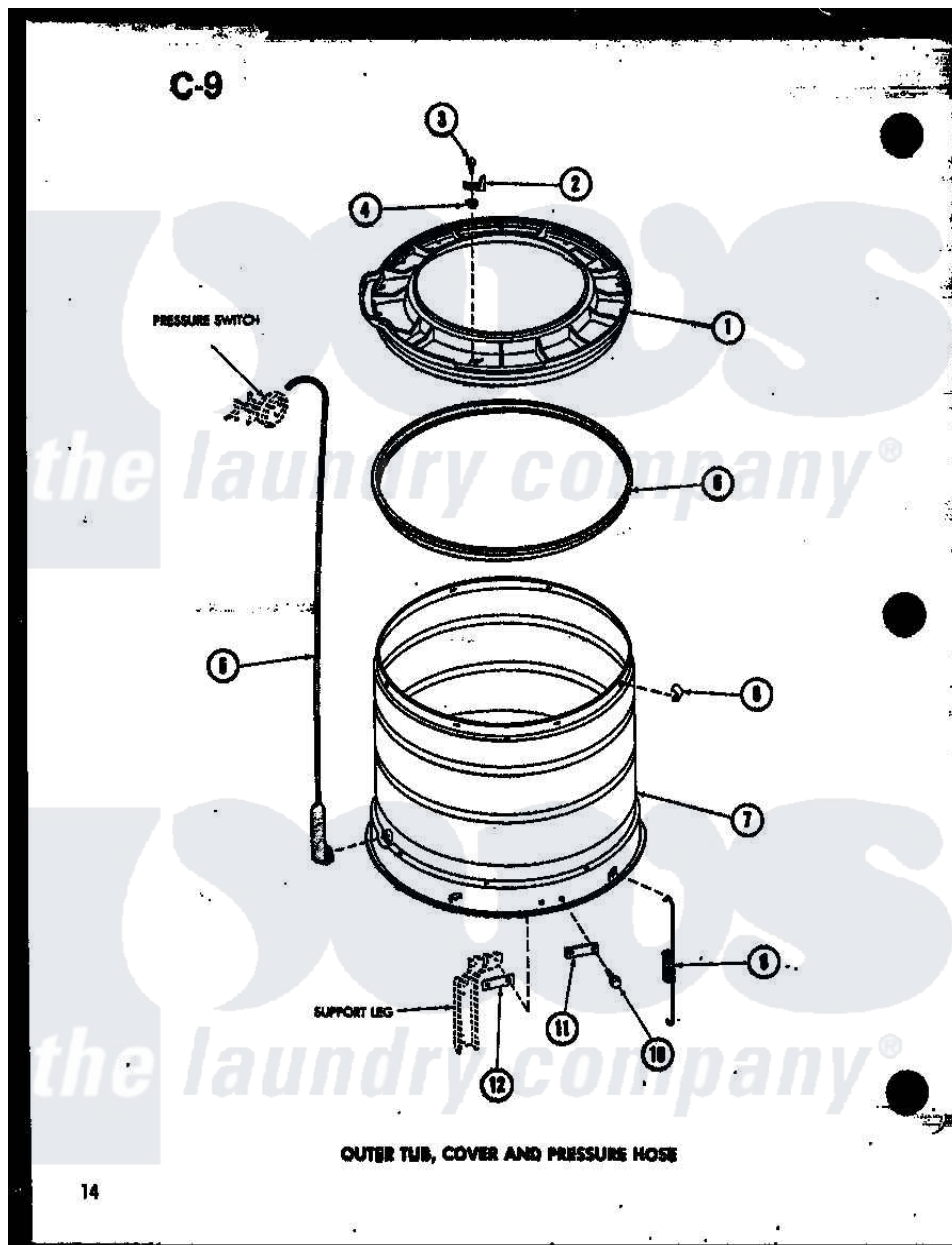

Amana TAA300 (BOM: P7575112W) 10 - OUTER TUB

Amana Residential Amana TAA300 (BOM: P7575112W) Washer Parts Parts Diagram 10 - OUTER TUB
 Click on the part number to view part

| Item | Original Part Number | Replaced By | Status | Part Description |
|------|----------------------|--------------------------|---------------|----------------------|
| 1 | R0603537 | 31153 | | Cover Outer Tub |
| 2 | R0605520 | | Not Available | TRIGGER |
| 3 | R0600017 | | Not Available | SCREW |
| 4 | R0600503 | | Not Available | LOCKWASHER |
| 5 | R0606511 | | Not Available | HOSE, PRESSURE |
| 6 | R0604506 | 27184 | | Gasket, Tub Cover |
| 7 | R0603077 | | Not Available | OUTER TUB |
| 8 | R0601513 | | Not Available | SPRING CLIP |
| 9 | R0605521 | 27239 | | Spring, Leg |
| 10 | R0600020 | 40128701 | | Screw, 5/16-18 X .50 |
| 11 | R0605522 | 27926 | | Plate, Leg .063 |
| 12 | R0605523 | 27927 | | Plate, Leg .032 |