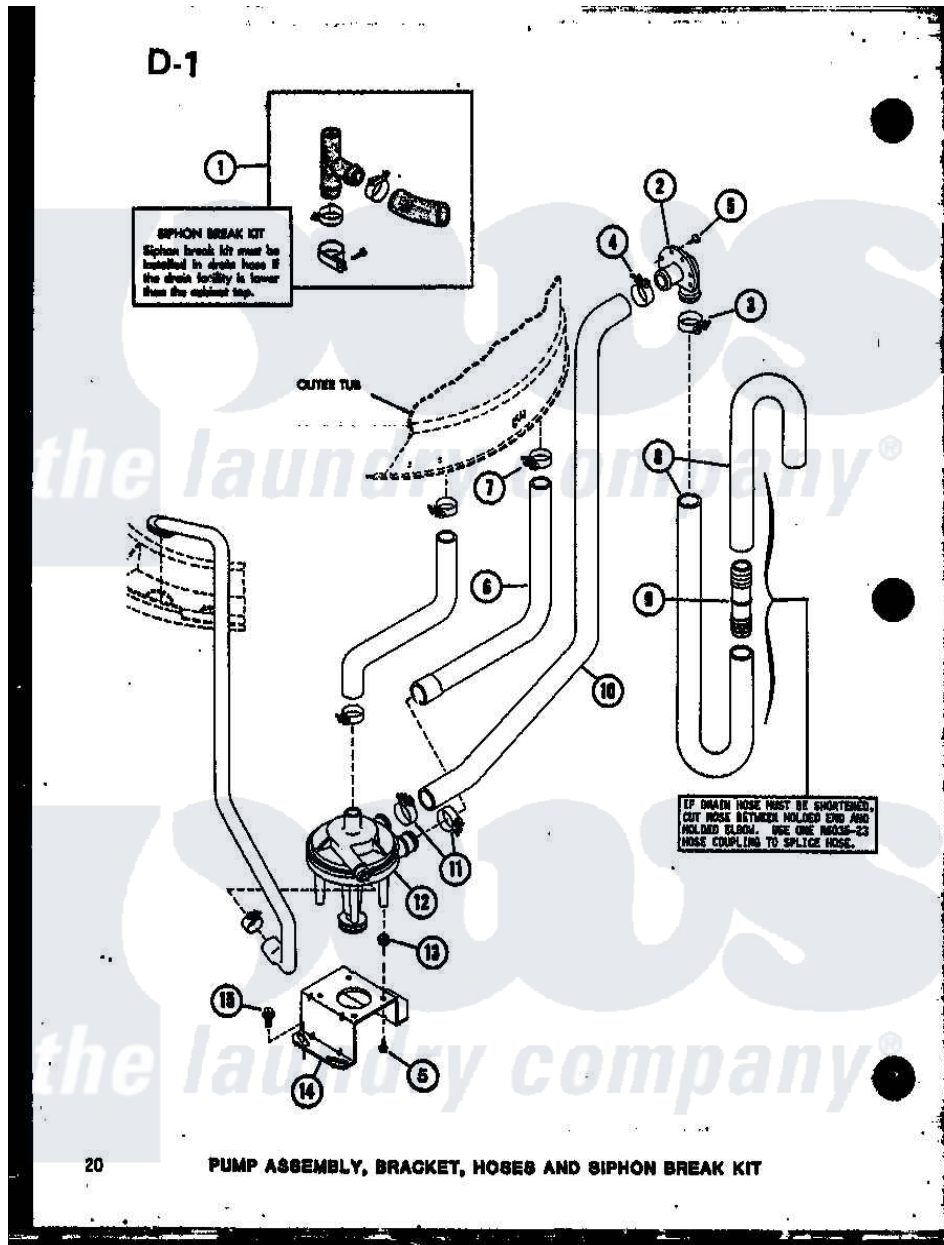

Amana TAA300 (BOM: P7575112W) 12 - PUMP ASSY

Amana Residential Amana TAA300 (BOM: P7575112W) Washer Parts Parts Diagram 12 - PUMP ASSY
Click on the part number to view part

Item	Original Part Number	Replaced By	Status	Part Description
1	R0610006	76660		Break-Sphn
2	R0603522		Not Available	DRAIN HOSE ELBOW
3	R0601518	285655		Clamp, Hose
4	R0601519	285655		Clamp, Hose
5	R0600028	27001200		Screw
6	R0606514		Not Available	HOSE
7	R0601515	285655		Clamp, Hose
8	R0606516	28293		Hose, Drain
9	R0603523	16272		Connector, Straight
10	R0606515		Not Available	PUMP-TO-ELLOW HOSE
11	R0601516	285655		Clamp, Hose
12	R0610503	31969		Assembly, Pump NA
13	R0601014	31098		Screw, 10-10 5/8 Unslot
14	R0605524	27105		Bracket, Pump Mounting
15	R0600018	27157		Screw, 10-24 X 5/8 Spec