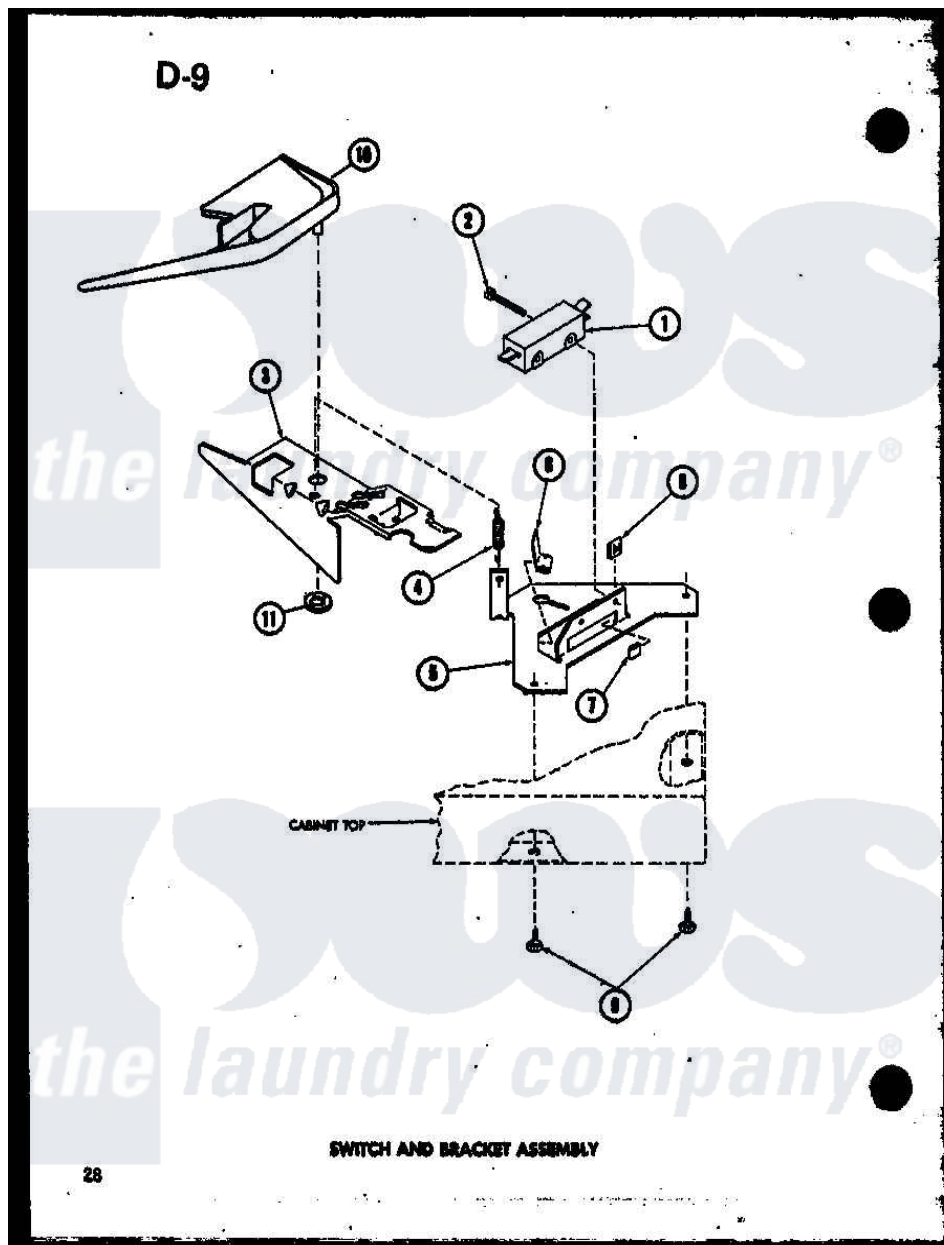

Amana TAA300 (BOM: P7575112W) 13 - SWITCH AND BRACKET ASSY

Amana Residential Amana TAA300 (BOM: P7575112W) Washer Parts Parts Diagram 13 - SWITCH AND BRACKET ASSY

[Click on the part number to view part](#)

Item	Original Part Number	Replaced By	Status	Part Description
1	R0602507	<a href="#">27612</a>		Switch, Lid
2	R0600011		Not Available	SCREW
3	R0605504	<a href="#">27602</a>		Lever, Out-Of-Bal Switch
4	R0605506		Not Available	SPRING
5	R0605505		Not Available	BRACKET
6	R0601503		Not Available	U-CLIP
7	R0601504	<a href="#">27610</a>		Clip, U
8	R0601006		Not Available	NUT
9	R0600012	<a href="#">489464</a>		Screw
10	R0605671		Not Available	SWITCH SHIELD
11	R0601032	<a href="#">29043</a>		Nut, Push