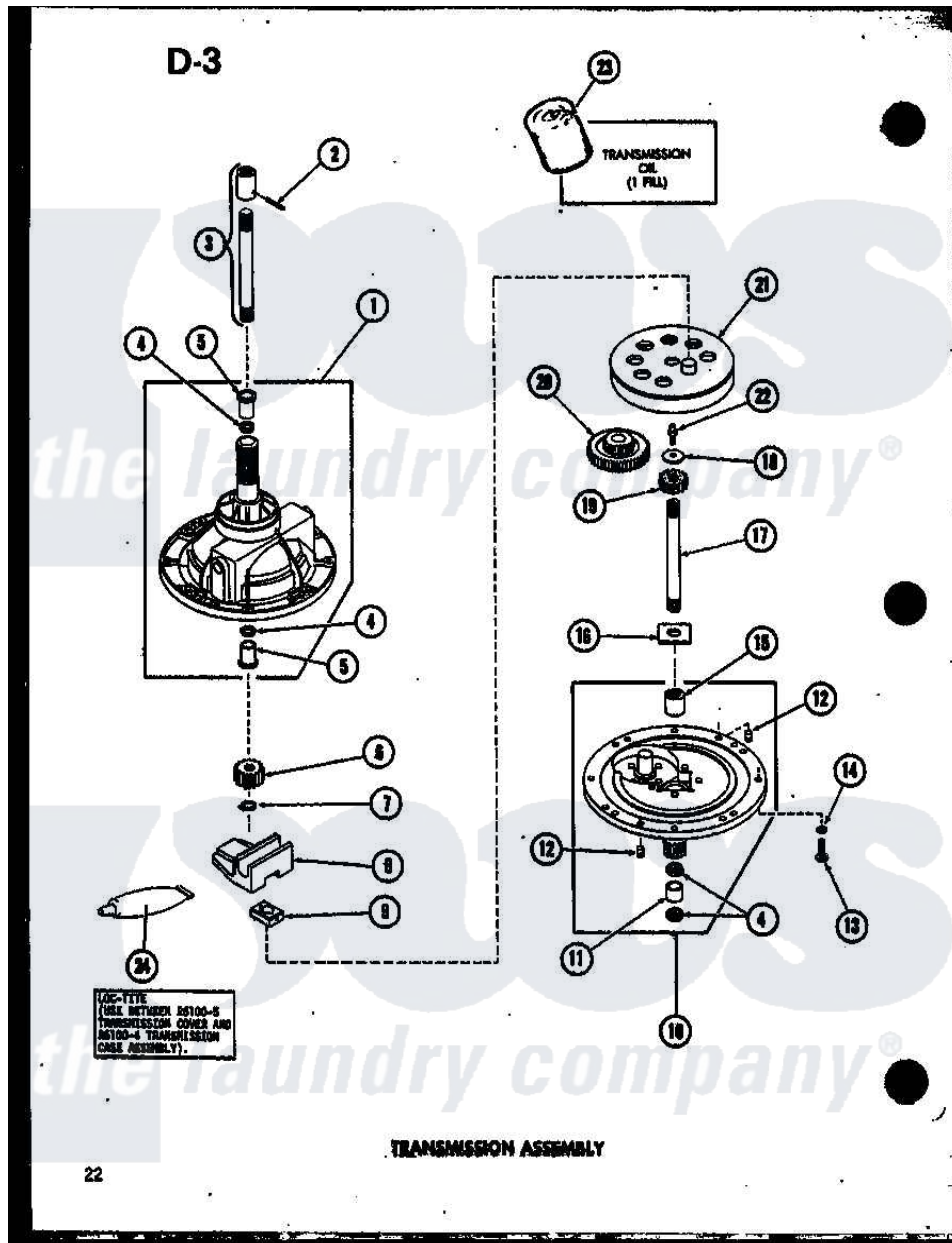

Amana TAA300 (BOM: P7575112W) 14 - TRANSMISSION ASSY

Amana Residential Amana TAA300 (BOM: P7575112W) Washer Parts Diagram 14 - TRANSMISSION ASSY
 Click on the part number to view part

Item	Original Part Number	Replaced By	Status	Part Description
1	R0610004		Not Available	ASSY, TRANSMISSION CASE
2	R0601504	27610		Clip, U
3	R0610040	368P3		Kit, Coupling And Shaft
4	R0606517	40042701		Seal- Oil
5	R0605537		Not Available	BEARING
6	R0605542		Not Available	AG PINION
7	R0601511	27197		Ring, Retaining
8	R0605544	Y31526		Rack
9	R0605545	26493		Slide
10	R0610005		Not Available	ASSEMBLY, TRANSMISSION COVER
11	R0605546	27022		Bearing
12	R0605548		Not Available	PIN
13	R0600023	20253		Screw, Cap-1/4-20 X 1"
14	R0600520	02431		Lockwasher, 1/4 Ext Shk
15	R0605547		Not Available	ROLLER, CLUTCH
16	R0600522	27016		Washer

17	R0605540	27081P	Shaft Input Package
18	R0600521	40041501	Washer
19	R0605543	29156	Pinion, Input
20	R0603521	Not Available	REDUCTION GEAR
21	R0605541	26577	Assembly, Gear And Stud
22	R0600024	Not Available	SCREW
23	R0608001	27243P	Oil, CW Transmission F-
24	R0608007	Not Available	LOC TITE