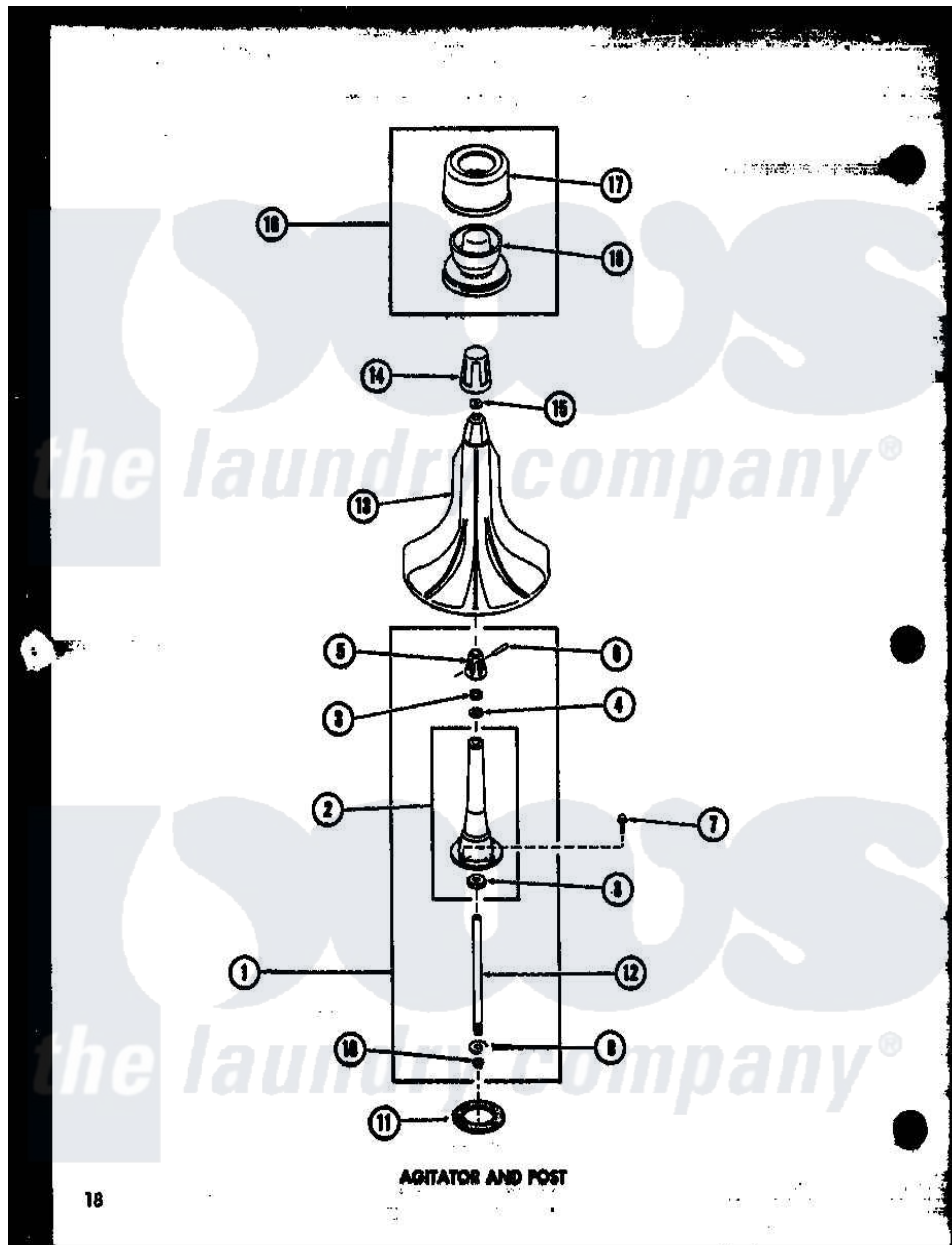

Amana TAA300 (BOM: P7575114W) 01 - AGITATOR AND POST

Amana Residential Amana TAA300 (BOM: P7575114W) Washer Parts Diagram 01 - AGITATOR AND POST
 Click on the part number to view part

Item	Original Part Number	Replaced By	Status	Part Description
1	R0610001		Not Available	ASSEMBLY, AGITATOR POST
2	R0605519		Not Available	POST, AGITATOR
3	R0600511		Not Available	WASHER
4	R0600512	04704		Washer, .630idx1.125odx
5	R0603518	28091		Assembly, Agitator Shaftanddr
6	R0601510	20243		Pin, Taper
7	R0600019	3400527		Screw
8	R0600513		Not Available	THRUST WASHER
9	R0600514	27164		Washer, Spline
10	R0601511	27197		Ring, Retaining
11	R0604503	27020		Gasket, Center Column
12	R0610002	28091		Assembly, Agitator Shaftanddr
13	R0603513		Not Available	AGITATOR
14	R0603514		Not Available	HOLD-DOWN CAP
15	R0600515		Not Available	WASHER
				SALES ITEM ONLY

16	R0603515	Not Available	SALES ITEM ONLY (DISPENSER)
17	R0603517	Not Available	TOP:SEE NOTE
18	R0603516	Not Available	BODY, DISPENSER