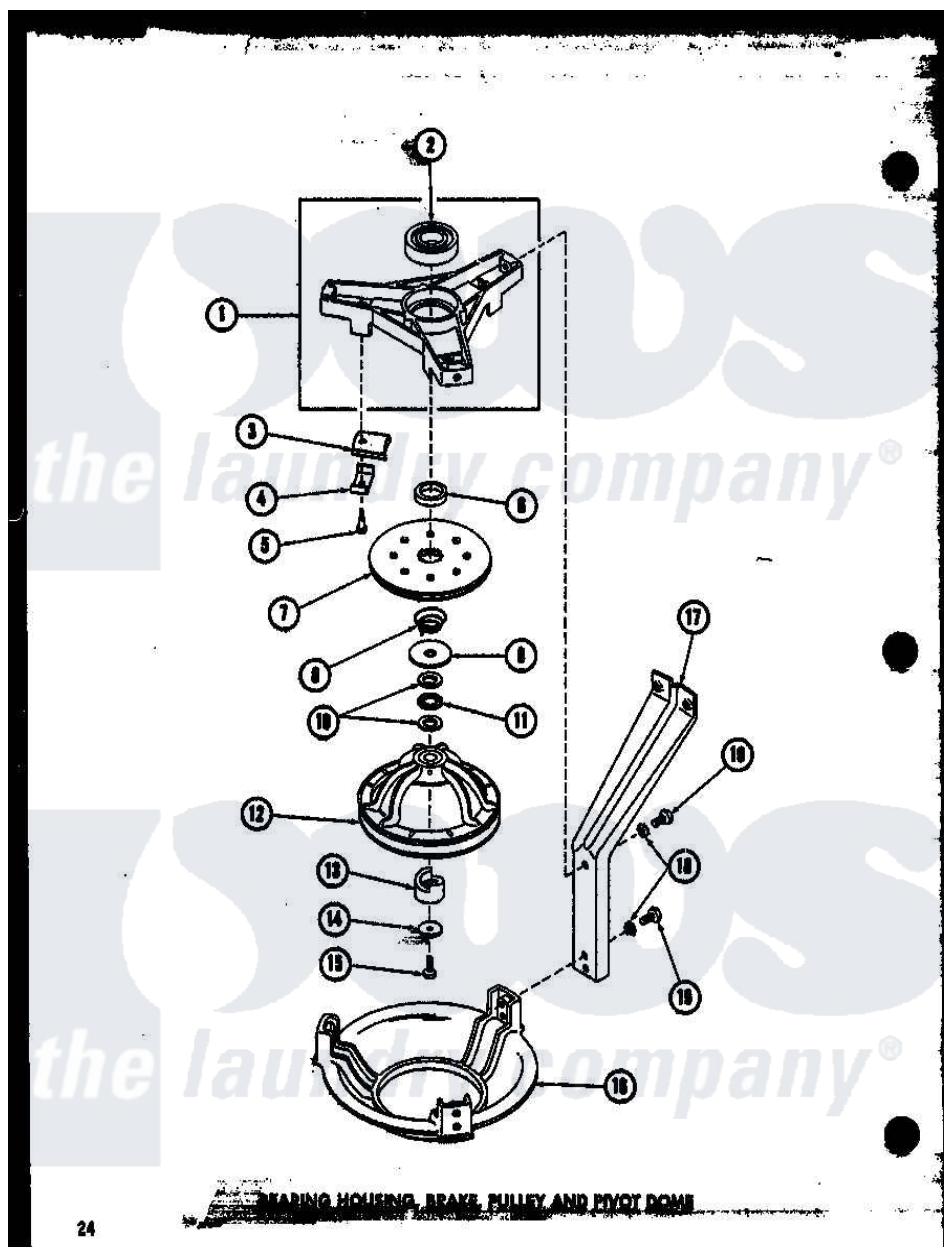

# Amana TAA300 (BOM: P7575114W) 02 - BEARING HOUSING

24

Amana Residential Amana TAA300 (BOM: P7575114W) Washer Parts Parts Diagram 02 - BEARING HOUSING  
 Click on the part number to view part

Item	Original Part Number	Replaced By	Status	Part Description
1	R0610009	<a href="#">35746</a>		AssemLy, Bearing Housing-L
2	R0605530	<a href="#">40004001</a>		Bearing, Main
3	R0610010	<a href="#">R9900543</a>		Pad-Brake
4	R0605531	<a href="#">28604</a>		Shim
5	R0600027	<a href="#">26547</a>		Screw, 10-24 Shoulder
6	R0605532	<a href="#">27176</a>		Spacer
7	R0610044	<a href="#">R9900474</a>		Brake Assembly
8	R0605529	<a href="#">33435</a>		Spring, Conical
9	R0600523	<a href="#">40063201</a>		Washer, Flat
10	R0605533		Not Available	BEARING RACE
11	R0605534		Not Available	NEEDLE BEARING
12	R0610007	<a href="#">34232P</a>		Kit-Pulley
13	R0605535	<a href="#">27018</a>		Helix
14	R0600521	<a href="#">40041501</a>		Washer
15	R0600026	<a href="#">40063401</a>		Screw, 1/4-20 x 5/8 Hex
16	R0605526		Not Available	PIVOT DOME

17 R0605525 [27090](#) Leg, Support

18 R0600519 Not Available LOCKWASHER

19 R0600025 Not Available SCREW

NI R0608008 Not Available LUBRICANT