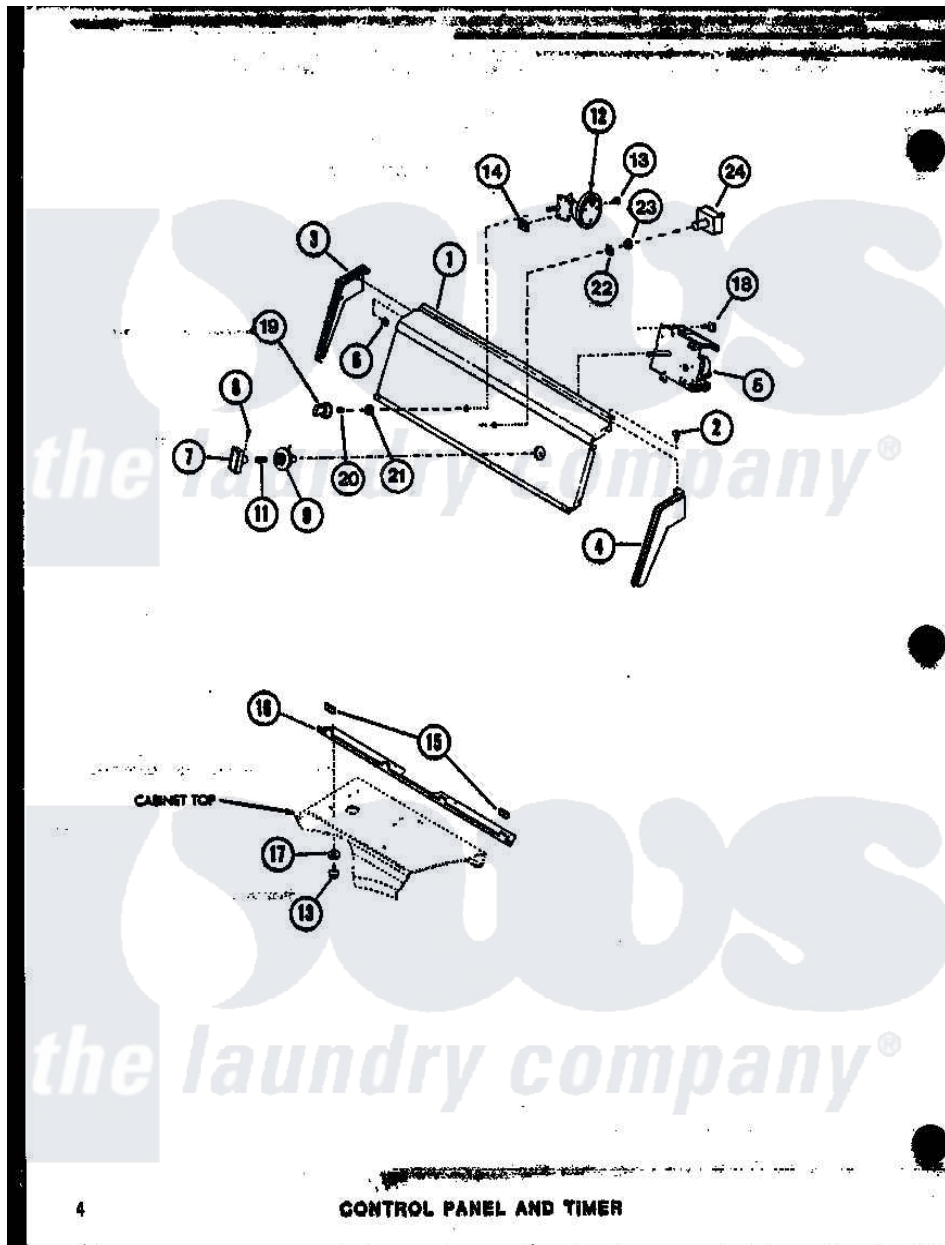

Amana TAA300 (BOM: P7575114W) 04 - CONTROL PANEL AND TIMER

4

**CONTROL PANEL AND TIMER**

Amana [Residential Amana TAA300 \(BOM: P7575114W\) Washer Parts](#) Parts Diagram 04 - CONTROL PANEL AND  
TIMER

[Click on the part number to view part](#)

Item	Original Part Number	Replaced By	Status	Part Description
1	R0603085		Not Available	CONTROL PANEL
2	R0600002		Not Available	SCREW
3	R0603005		Not Available	END, CONTROL HOOD
4	R0603004		Not Available	HOOD END RH
5	R0604008		Not Available	TIMER
6	R0601001		Not Available	NUT
7	R0603502	<a href="#">510139P</a>		Assembly Blower Fan Package
8	R0600005		Not Available	SET SCREW
9	R0603505		Not Available	INDICATOR
11	R0605501		Not Available	SPRING
12	R0602501		Not Available	SWITCH,PRESSURE
13	R0600009		Not Available	SCREW
14	R0601030		Not Available	NUT
15	R0605503		Not Available	SLEEVE
16	R0603006		Not Available	PANEL SUPPORT

17	R0600501	<a href="#">20493</a>	Washer, 11/64 ID x 3/8 OD
18	R0600004	<a href="#">W10116760</a>	Screw
19	R0603007		Not Available CONTROL KNOB ASSY
20	R0601501		Not Available CLIP
21	R0601033		Not Available HEX NUT
22	R0600553		Not Available LOCKWASHER
23	R0601033		Not Available HEX NUT
24	R0602522		Not Available TEMPERATURE SWITCH