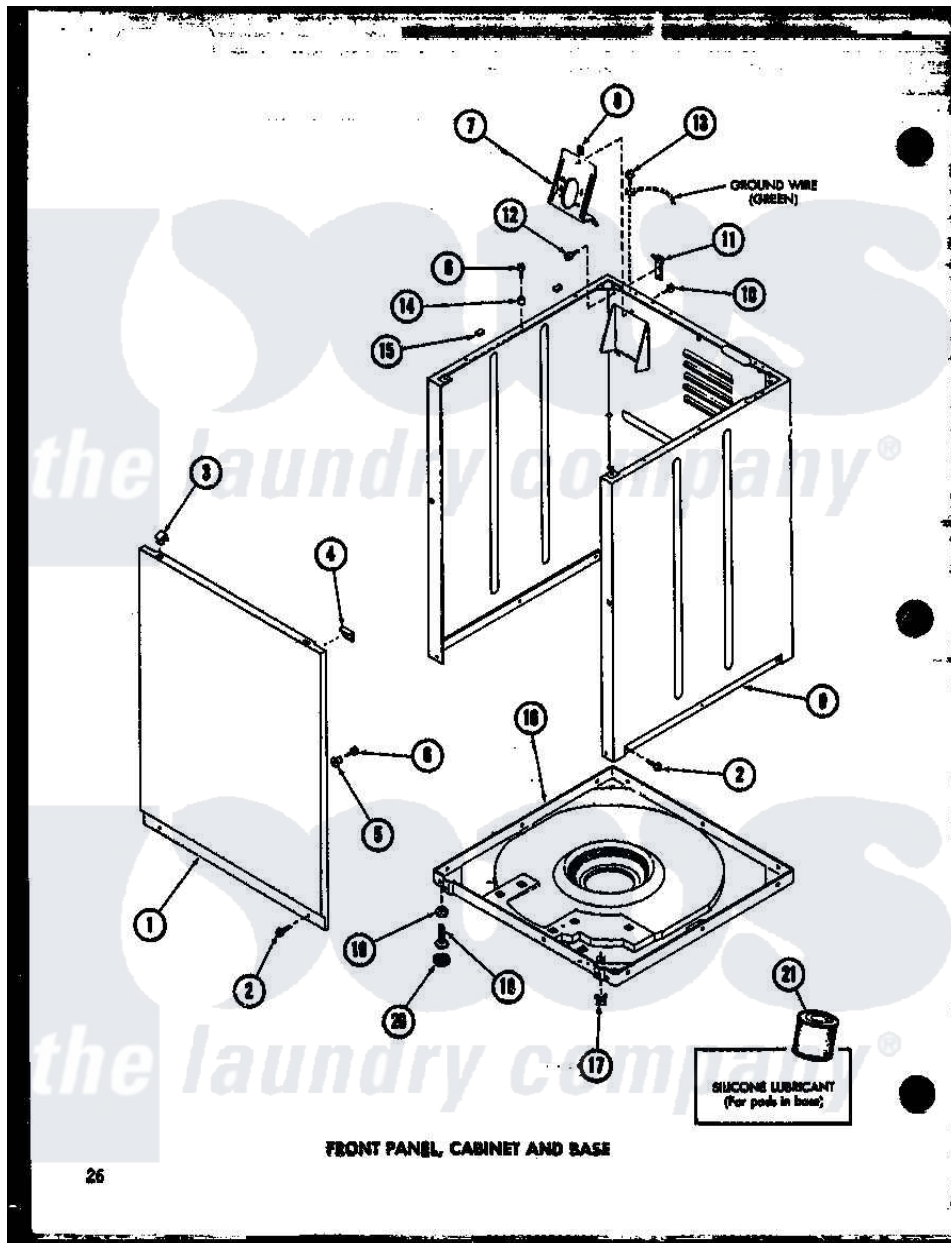

Amana TAA300 (BOM: P7575114W) 05 - FRONT PANEL

Amana Residential Amana TAA300 (BOM: P7575114W) Washer Parts Parts Diagram 05 - FRONT PANEL
 Click on the part number to view part

Item	Original Part Number	Replaced By	Status	Part Description
1	R0603052	32708LP		Panel, Front
"	R0603015		Not Available	FRONT PANEL WHITE
2	R0600029	27001200		Screw
3	R0601520	22001650		Fastener, Spring
4	R0603526		Not Available	PROTECTOR
5	R0603525		Not Available	LOCATER LUG
6	R0600031	Y014874		Screw, Idler Arm And Sleeve
7	R0605527	39407		Bracket, Valve
8	R0601007	54038		NUt, Speed U-Type
9	R0603054	38612LP		Kit Service Cabinet
"	R0603016	38612WP		Kit-Servic
10	R0600009		Not Available	SCREW
11	R0605528	Y27103		Hinge, Hold-Down Lug
12	R0600032	3390631		Screw, 10-16 X 3/8
13	R0600033	489464		Screw
14	R0603524	505187		Locator, Panel

15	R0606519	Y56128	Pad, Bumper
16	R0603089	31653P	Assembly, Base-Complete-G90
17	R0601015		Caged Nut
18	R0600030	22003428	Leg, Adjustable
19	R0601016	40038101	Nut, Leg
20	R0606518	40016001	Foot, Rubber
21	R0608002	26594P	Grease, Silicone - 2 Oz Tube