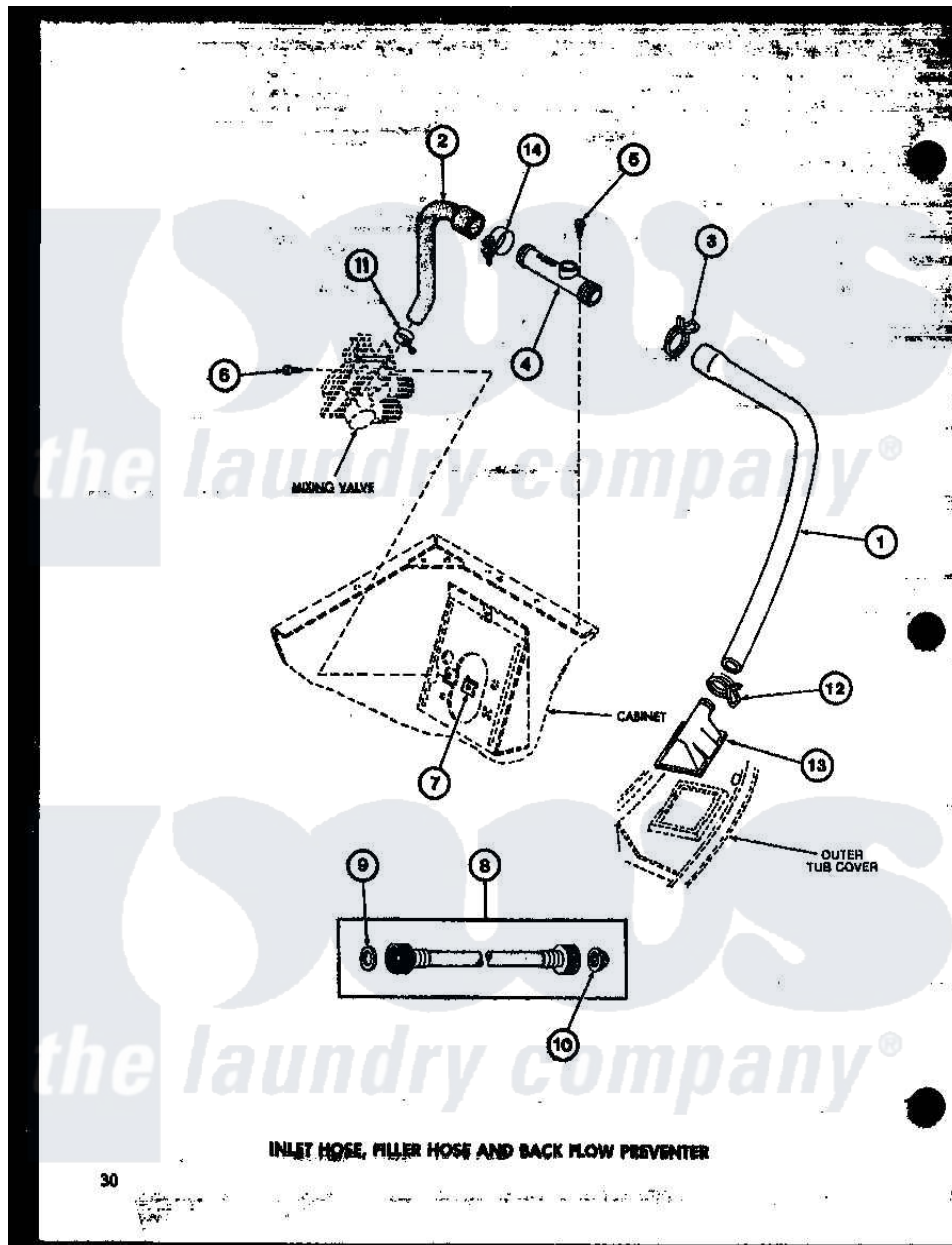

Amana TAA300 (BOM: P7575114W) 06 - INLET HOSE

Amana Residential Amana TAA300 (BOM: P7575114W) Washer Parts Parts Diagram 06 - INLET HOSE  
 Click on the part number to view part

Item	Original Part Number	Replaced By	Status	Part Description
1	R0606544		Not Available	HOSE
2	R0606503	<a href="#">27183</a>		Hose, Mixing Valve
3	R0601541	<a href="#">285655</a>		Clamp, Hose
4	R0605507	<a href="#">34280</a>		Assembly, Backflow Prevento
5	R0600004	<a href="#">W10116760</a>		Screw
6	R0600009		Not Available	SCREW
7	R0601007	<a href="#">54038</a>		NUt, Speed U-Type
8	R0606504	<a href="#">202860</a>		Inlet Hose Assembly
9	R0600505	<a href="#">Y013783</a>		Washer, Inlet Hose
10	R0600504	<a href="#">22002960</a>		Strainer, Washer Inlet
11	R0601506	<a href="#">596669</a>		Clamp, Manifold
12	R0601542	<a href="#">29210</a>		Hose Clamp
13	R0603542		Not Available	HEAD, WATER INLET
14	R0601505	<a href="#">285655</a>		Clamp, Hose