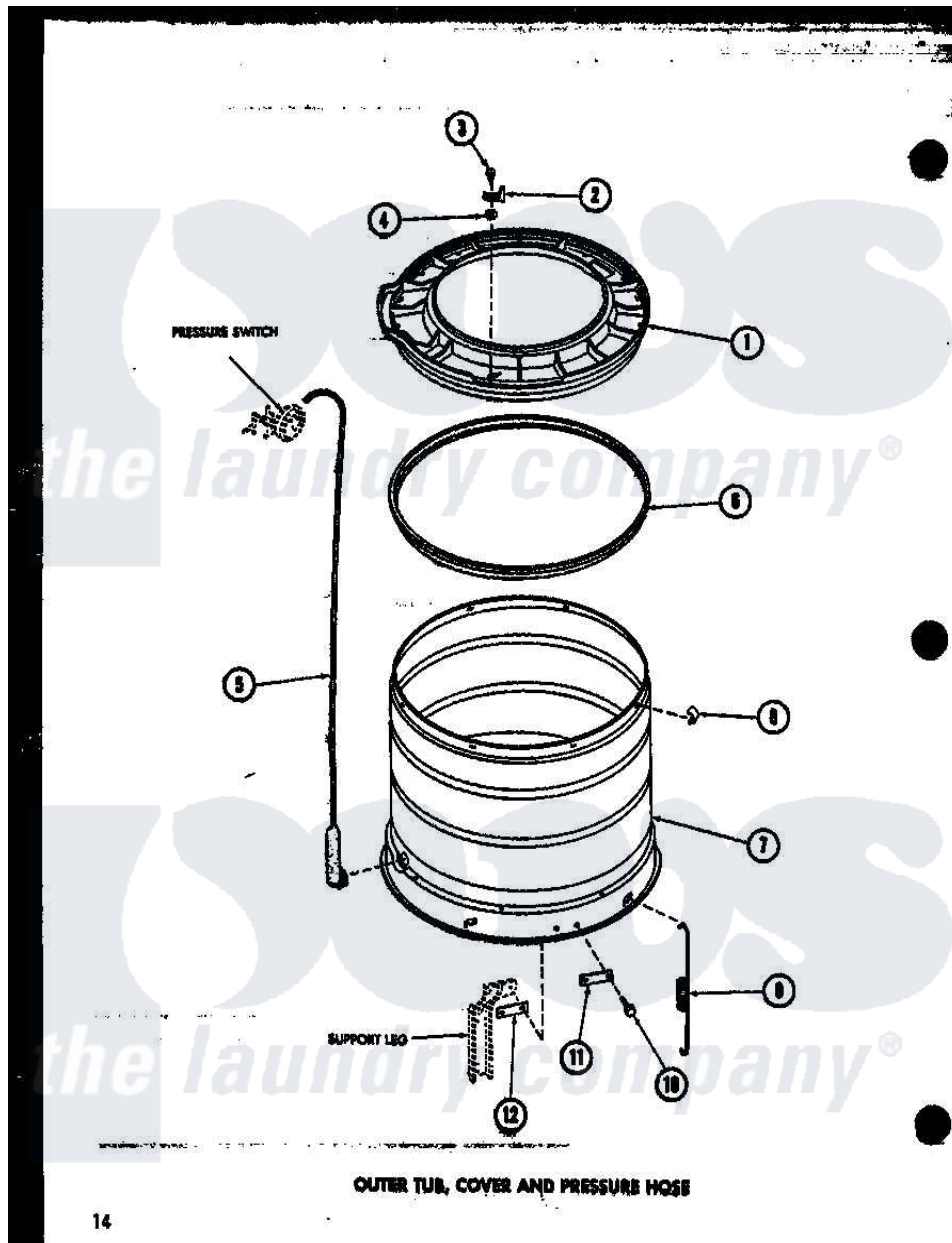

Amana TAA300 (BOM: P7575114W) 10 - OUTER TUB

Amana Residential Amana TAA300 (BOM: P7575114W) Washer Parts Parts Diagram 10 - OUTER TUB
 Click on the part number to view part

Item	Original Part Number	Replaced By	Status	Part Description
1	R0603537	31153		Cover Outer Tub
2	R0605520		Not Available	TRIGGER
3	R0600017		Not Available	SCREW
4	R0600503		Not Available	LOCKWASHER
5	R0606511		Not Available	HOSE, PRESSURE
6	R0604506	27184		Gasket, Tub Cover
7	R0603077		Not Available	OUTER TUB
8	R0601513		Not Available	SPRING CLIP
9	R0605521	27239		Spring, Leg
10	R0600020	40128701		Screw, 5/16-18 X .50
11	R0605522	27926		Plate, Leg .063
12	R0605523	27927		Plate, Leg .032