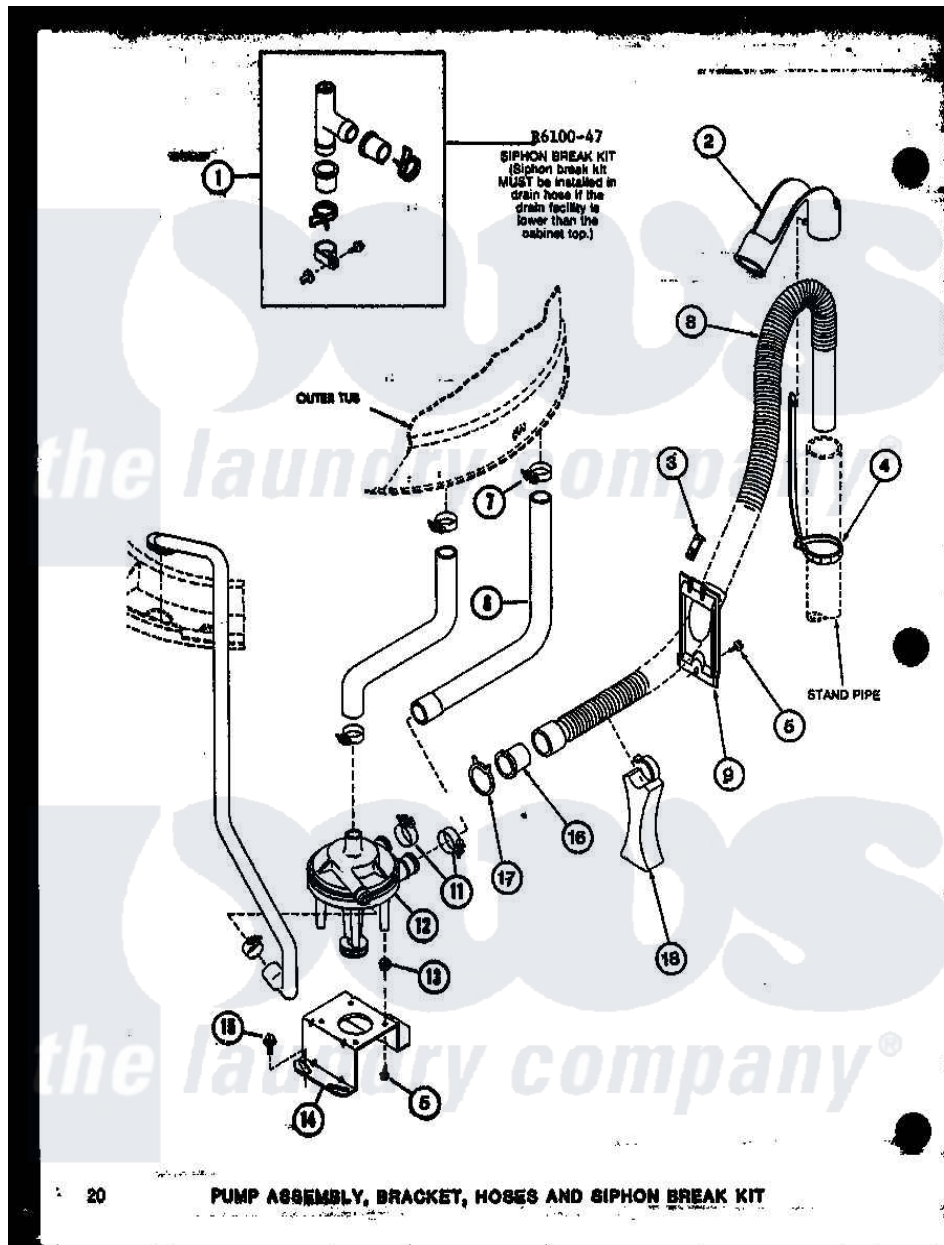

Amana TAA300 (BOM: P7575114W) 12 - PUMP ASSY

20 PUMP ASSEMBLY, BRACKET, HOSES AND SIPHON BREAK KIT

Amana Residential Amana TAA300 (BOM: P7575114W) Washer Parts Parts Diagram 12 - PUMP ASSY  
 Click on the part number to view part

Item	Original Part Number	Replaced By	Status	Part Description
1	R0610047	<a href="#">76660</a>		Break-Sphn
2	R0603546	<a href="#">22003814</a>		Retainer, Drain Hose
3	R0601545		Not Available	CLIP, HOSE RETAINER
4	R0603548	<a href="#">8539404</a>		Tie-Wire
5	R0600029	<a href="#">27001200</a>		Screw
6	R0606514		Not Available	HOSE
7	R0601515	<a href="#">285655</a>		Clamp, Hose
8	R0606547	<a href="#">39952</a>		Hose- Drain
9	R0603544		Not Available	HOSE RETAINER
11	R0601516	<a href="#">285655</a>		Clamp, Hose
12	R0610503	<a href="#">31969</a>		Assembly, Pump NA
13	R0601014	<a href="#">31098</a>		Screw, 10-10 5/8 Unslot
14	R0605524	<a href="#">27105</a>		Bracket, Pump Mounting
15	R0600018	<a href="#">27157</a>		Screw, 10-24 X 5/8 Spec
16	R0603545		Not Available	HOSE ADAPTER
17	R0601544		Not Available	HOSE CLAMP