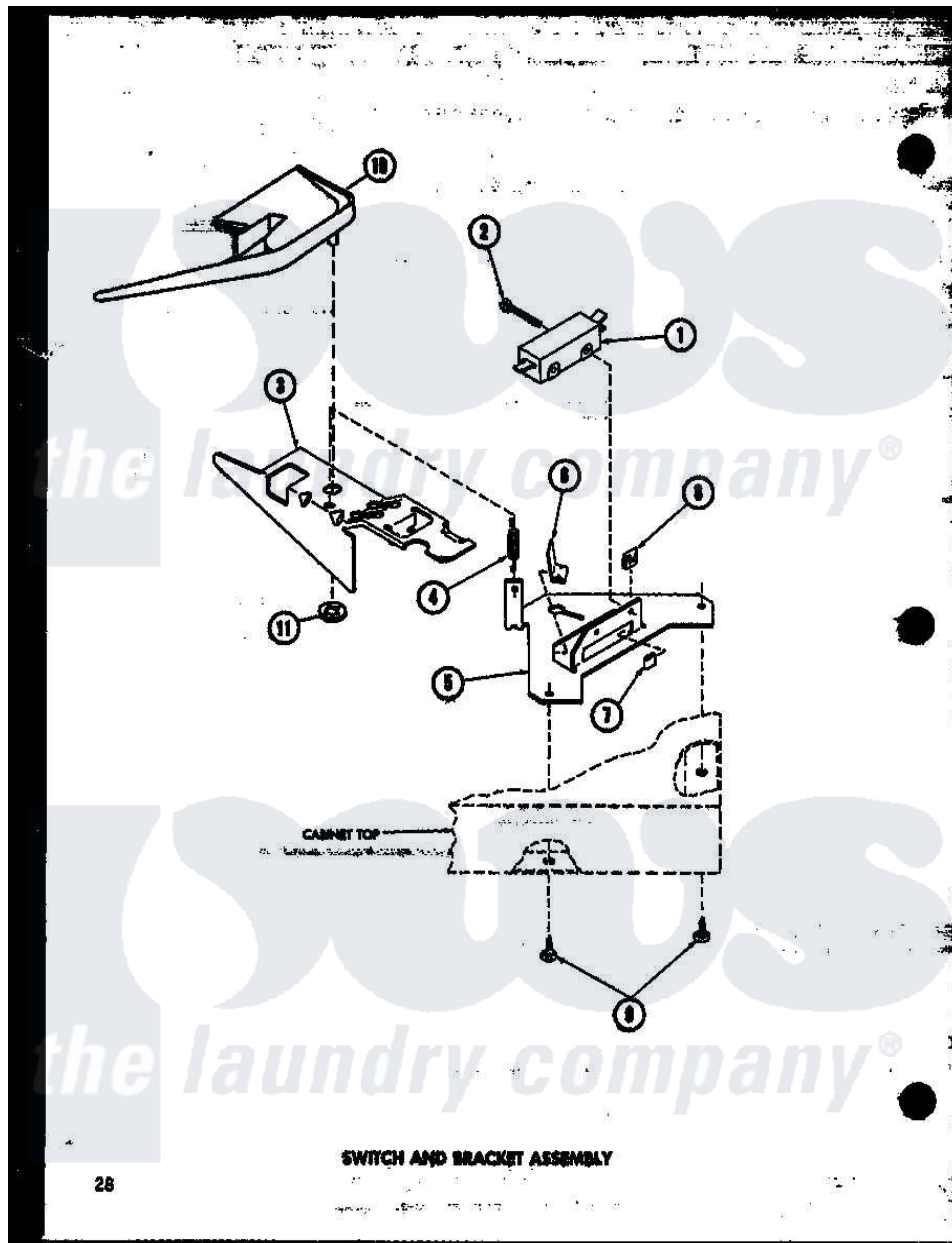

Amana TAA300 (BOM: P7575114W) 13 - SWITCH AND BRACKET ASSY

Amana [Residential Amana TAA300 \(BOM: P7575114W\) Washer Parts](#) Parts Diagram 13 - SWITCH AND BRACKET ASSY

[Click on the part number to view part](#)

Item	Original Part Number	Replaced By	Status	Part Description
1	R0602507	27612		Switch, Lid
2	R0600011		Not Available	SCREW
3	R0605504	27602		Lever, Out-Of-Bal Switch
4	R0605506		Not Available	SPRING
5	R0605505		Not Available	BRACKET
6	R0601503		Not Available	U-CLIP
7	R0601504	27610		Clip, U
8	R0601006		Not Available	NUT
9	R0600012	489464		Screw
10	R0605671		Not Available	SWITCH SHIELD
11	R0601032	29043		Nut, Push