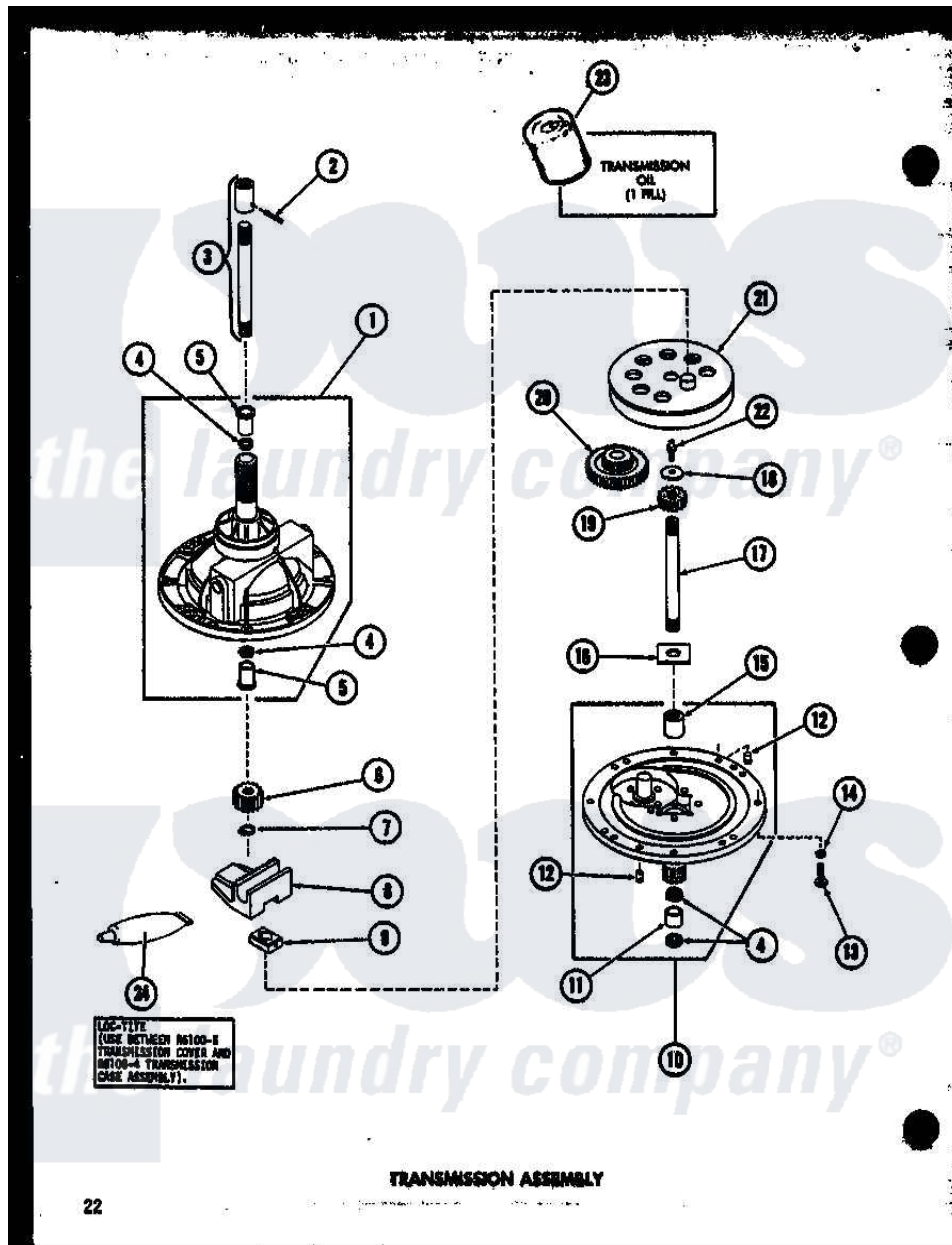

Amana TAA300 (BOM: P7575114W) 14 - TRANSMISSION ASSY

Amana Residential Amana TAA300 (BOM: P7575114W) Washer Parts Parts Diagram 14 - TRANSMISSION ASSY  
 Click on the part number to view part

Item	Original Part Number	Replaced By	Status	Part Description
1	R0610004		Not Available	ASSY, TRANSMISSION CASE
2	R0601504	<a href="#">27610</a>		Clip, U
3	R0610040	<a href="#">368P3</a>		Kit, Coupling And Shaft
4	R0606517	<a href="#">40042701</a>		Seal- Oil
5	R0605537		Not Available	BEARING
6	R0605542		Not Available	AG PINION
7	R0601511	<a href="#">27197</a>		Ring, Retaining
8	R0605544	<a href="#">Y31526</a>		Rack
9	R0605545	<a href="#">26493</a>		Slide
10	R0610005		Not Available	ASSEMBLY, TRANSMISSION COVER
11	R0605546	<a href="#">27022</a>		Bearing
12	R0605548		Not Available	PIN
13	R0600023	<a href="#">20253</a>		Screw, Cap-1/4-20 X 1"
14	R0600520	<a href="#">02431</a>		Lockwasher, 1/4 Ext Shk
15	R0605547		Not Available	ROLLER, CLUTCH
16	R0600522	<a href="#">27016</a>		Washer

17	R0605540	<a href="#">27081P</a>	Shaft Input Package
18	R0600521	<a href="#">40041501</a>	Washer
19	R0605543	<a href="#">29156</a>	Pinion, Input
20	R0603521	Not Available	REDUCTION GEAR
21	R0605541	<a href="#">26577</a>	Assembly, Gear And Stud
22	R0600024	Not Available	SCREW
23	R0608001	<a href="#">27243P</a>	Oil, CW Transmission F-
24	R0608007	Not Available	LOC TITE