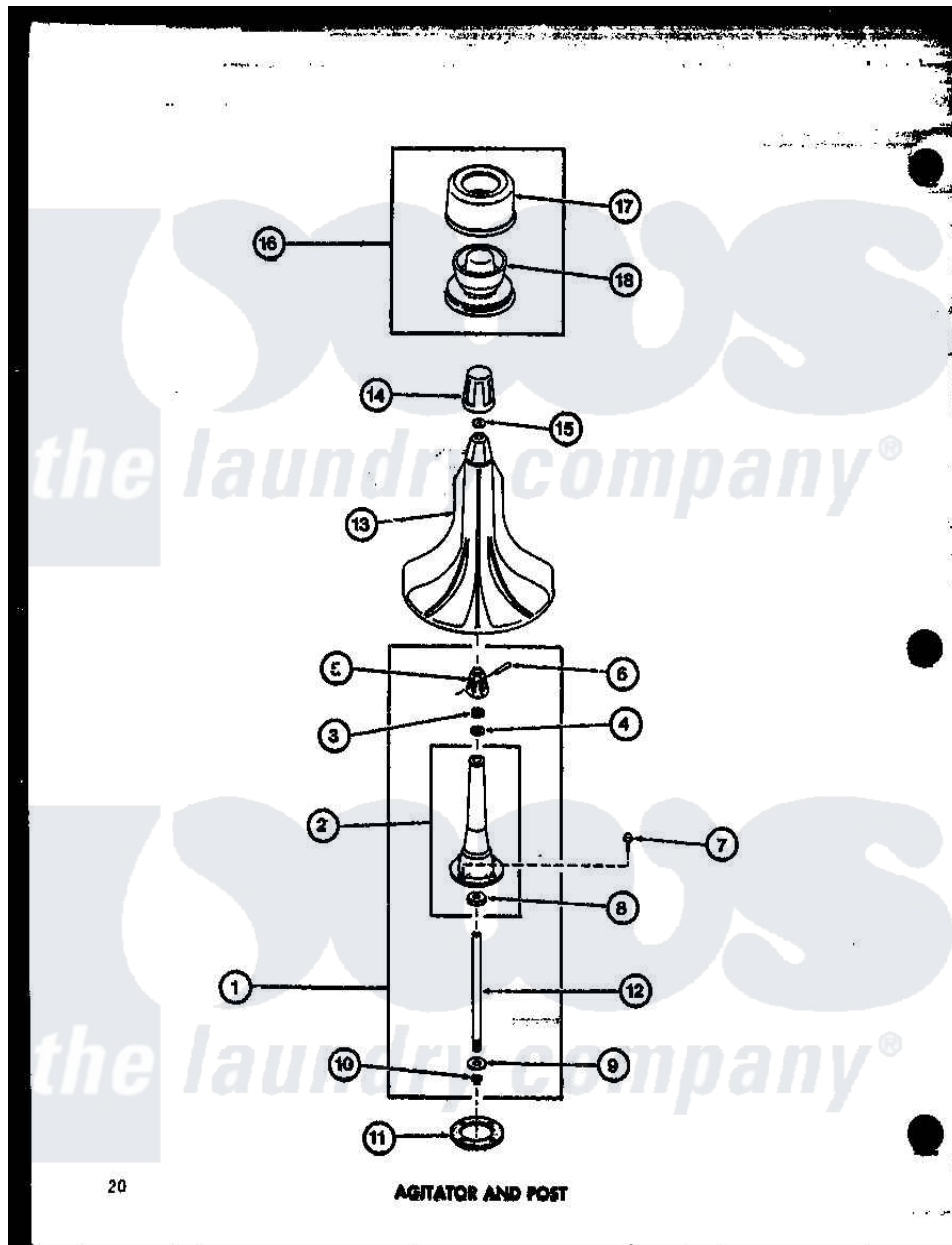

Amana TAA300 (BOM: P7704001W) 01 - AGITATOR AND POST

20

AGITATOR AND POST

Amana Residential Amana TAA300 (BOM: P7704001W) Washer Parts Diagram 01 - AGITATOR AND POST
 Click on the part number to view part

Item	Original Part Number	Replaced By	Status	Part Description
1	R0610001		Not Available	ASSEMBLY, AGITATOR POST
2	R0605519		Not Available	POST, AGITATOR
3	R0600511		Not Available	WASHER
4	R0600512	04704		Washer, .630idx1.125odx
5	R0603518	28091		Assembly, Agitator Shaft and Drive
6	R0601510	20243		Pin, Taper
7	R0600019	3400527		Screw
8	R0600513		Not Available	THRUST WASHER
9	R0600514	27164		Washer, Spline
10	R0601511	27197		Ring, Retaining
11	R0604503	27020		Gasket, Center Column
12	R0610002	28091		Assembly, Agitator Shaft and Drive
13	R0603513		Not Available	AGITATOR
14	R0603514		Not Available	HOLD-DOWN CAP
15	R0600515		Not Available	WASHER
				SALES ITEM ONLY