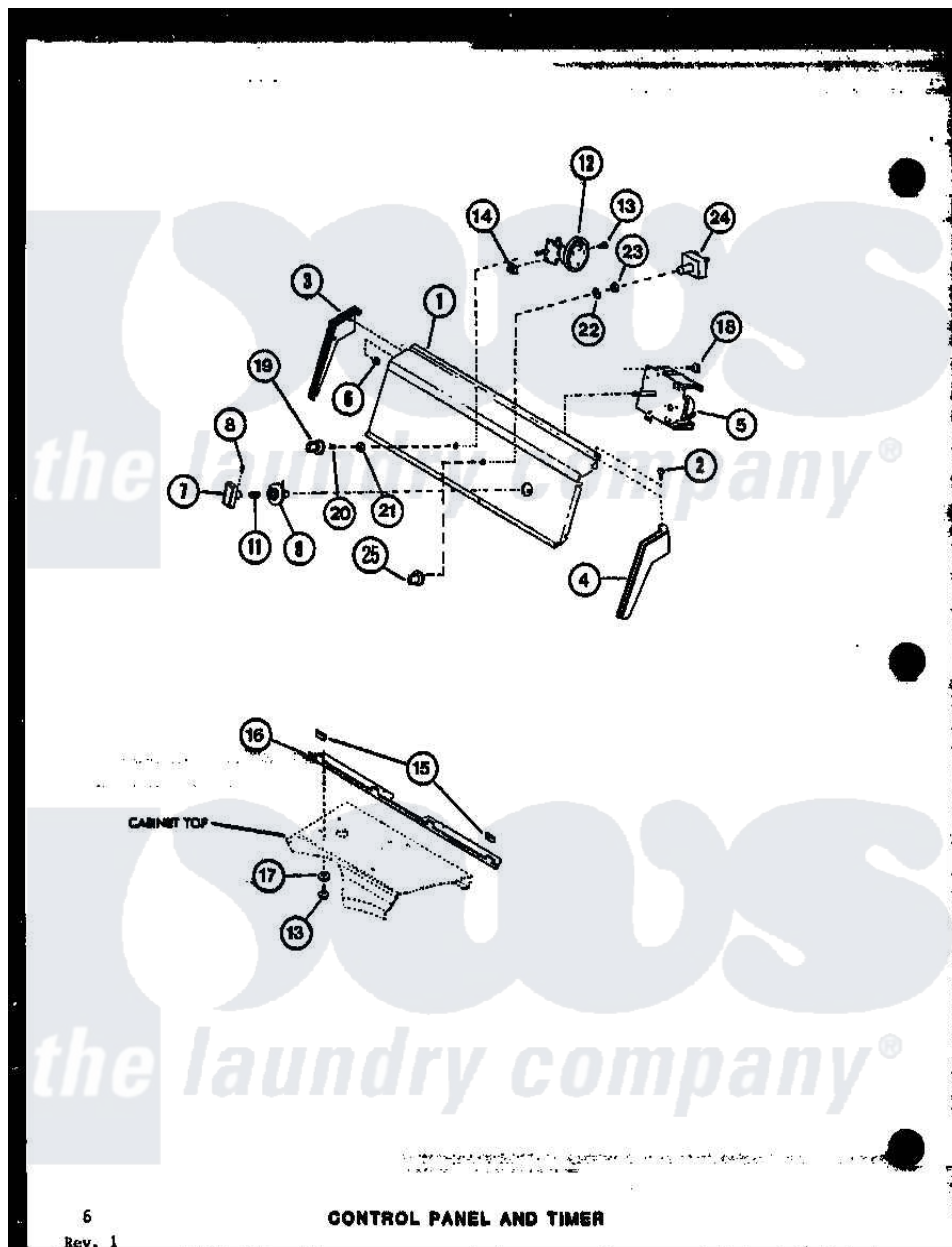

Amana TAA300 (BOM: P7704001W) 04 - CONTROL PANEL AND TIMER

6

Rev. 1

**CONTROL PANEL AND TIMER**

Amana Residential Amana TAA300 (BOM: P7704001W) Washer Parts Parts Diagram 04 - CONTROL PANEL AND  
TIMER

Click on the part number to view part

Item	Original Part Number	Replaced By	Status	Part Description
1	R0603095		Not Available	PANEL, CONTROL
2	R0600002		Not Available	SCREW
3	R0603005		Not Available	END, CONTROL HOOD
4	R0603004		Not Available	HOOD END RH
5	R0604008		Not Available	TIMER
6	R0601001		Not Available	NUT
7	R0603502	<a href="#">510139P</a>		Assembly Blower Fan Package
8	R0600005		Not Available	SET SCREW
9	R0603505		Not Available	INDICATOR
11	R0605501		Not Available	SPRING
12	R0602501		Not Available	SWITCH,PRESSURE
13	R0600009		Not Available	SCREW
14	R0601030		Not Available	NUT
15	R0605503		Not Available	SLEEVE
16	R0603006		Not Available	PANEL SUPPORT

17	R0600501	<a href="#">20493</a>	Washer, 11/64 ID x 3/8 OD
18	R0600004	<a href="#">W10116760</a>	Screw
19	R0603007		Not Available CONTROL KNOB ASSY
20	R0601501		Not Available CLIP
21	R0601033		Not Available HEX NUT
22	R0600553		Not Available LOCKWASHER
23	R0601033		Not Available HEX NUT
24	R0602522		Not Available TEMPERATURE SWITCH
25	R0603007		Not Available CONTROL KNOB ASSY