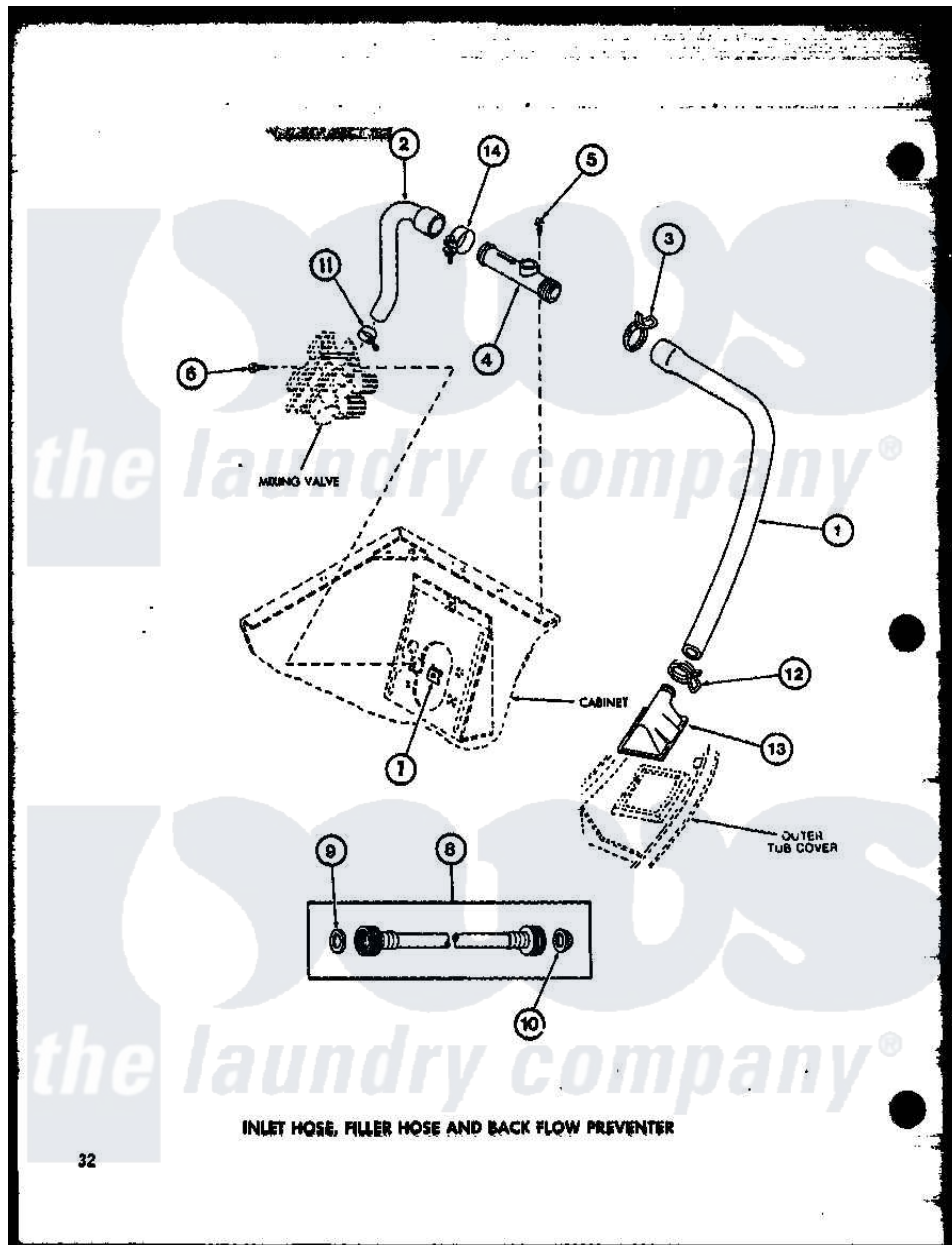

Amana TAA300 (BOM: P7704001W) 06 - INLET HOSE

Amana Residential Amana TAA300 (BOM: P7704001W) Washer Parts Parts Diagram 06 - INLET HOSE
 Click on the part number to view part

Item	Original Part Number	Replaced By	Status	Part Description
1	R0606502		Not Available	HOSE
2	R0606503	27183		Hose, Mixing Valve
3	R0601505	285655		Clamp, Hose
4	R0605507	34280		Assembly, Backflow Prevento
5	R0600004	W10116760		Screw
6	R0600009		Not Available	SCREW
7	R0601007	54038		NUt, Speed U-Type
8	R0606504	202860		Inlet Hose Assembly
9	R0600505	Y013783		Washer, Inlet Hose
10	R0600504	22002960		Strainer, Washer Inlet
11	R0601506	596669		Clamp, Manifold