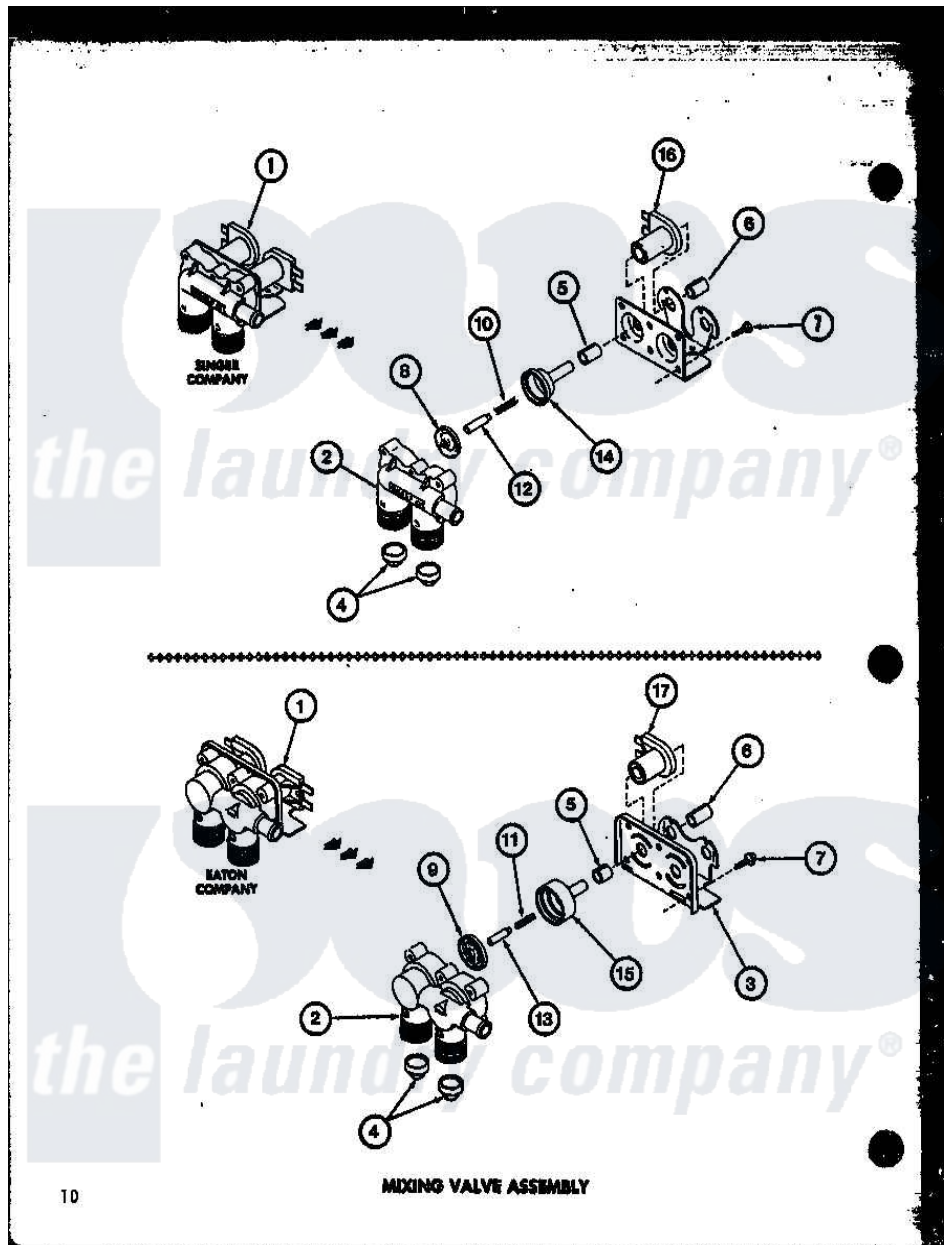

Amana TAA300 (BOM: P7704001W) 08 - MIXING VALVE ASSY

10

MIXING VALVE ASSEMBLY

Amana Residential Amana TAA300 (BOM: P7704001W) Washer Parts Parts Diagram 08 - MIXING VALVE ASSY

Click on the part number to view part

Item	Original Part Number	Replaced By	Status	Part Description
1	R0606001	33930		Valve, Mixing
2	R0606003	33930		Valve, Mixing
3	R0605515	33930		Valve, Mixing
4	R0603506	22002960		Strainer, Washer Inlet
5	R0603508		Not Available	SLEEVE SHORT
6	R0603510		Not Available	SLEEVE LONG
7	R0600013		Not Available	SCREW
8	R0606505		Not Available	DIAPHRAM
9	R0606506		Not Available	DIAPHRAM
10	R0605508		Not Available	SPRING
11	R0605509		Not Available	SPRING
12	R0605510		Not Available	ARMATURE
13	R0605511		Not Available	ARMATURE
14	R0605512		Not Available	ARMATURE GUIDE
15	R0605513		Not Available	ARMATURE GUIDE
16	R0609001	33930		Valve, Mixing