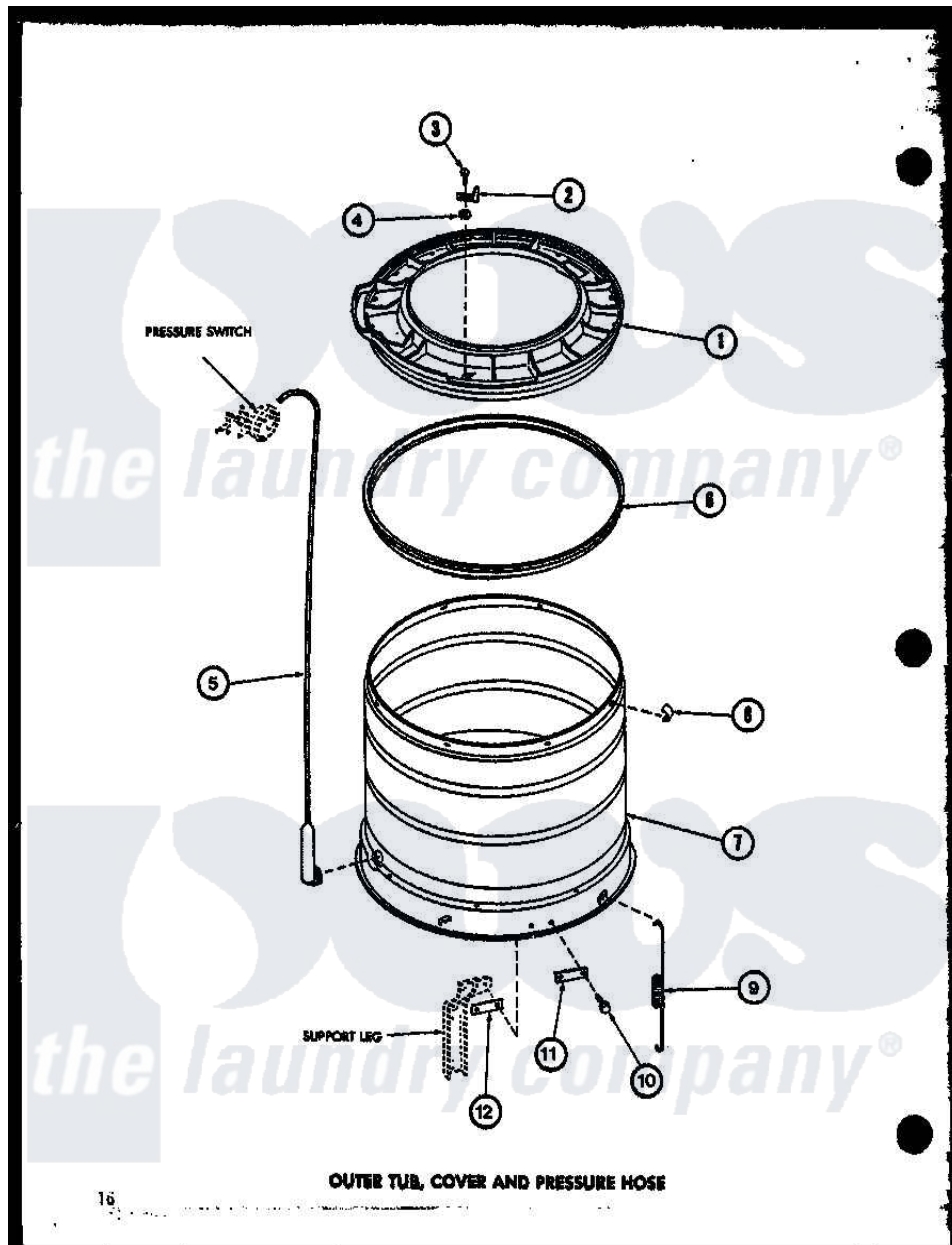

Amana TAA300 (BOM: P7704001W) 10 - OUTER TUB

Amana Residential Amana TAA300 (BOM: P7704001W) Washer Parts Parts Diagram 10 - OUTER TUB
 Click on the part number to view part

Item	Original Part Number	Replaced By	Status	Part Description
1	R0603537	31153		Cover Outer Tub
2	R0605520		Not Available	TRIGGER
3	R0600017		Not Available	SCREW
4	R0600503		Not Available	LOCKWASHER
5	R0606511		Not Available	HOSE, PRESSURE
6	R0604506	27184		Gasket, Tub Cover
7	R0603077		Not Available	OUTER TUB
8	R0601513		Not Available	SPRING CLIP
9	R0605521	27239		Spring, Leg
10	R0600020	40128701		Screw, 5/16-18 X .50
11	R0605522	27926		Plate, Leg .063
12	R0605523	27927		Plate, Leg .032